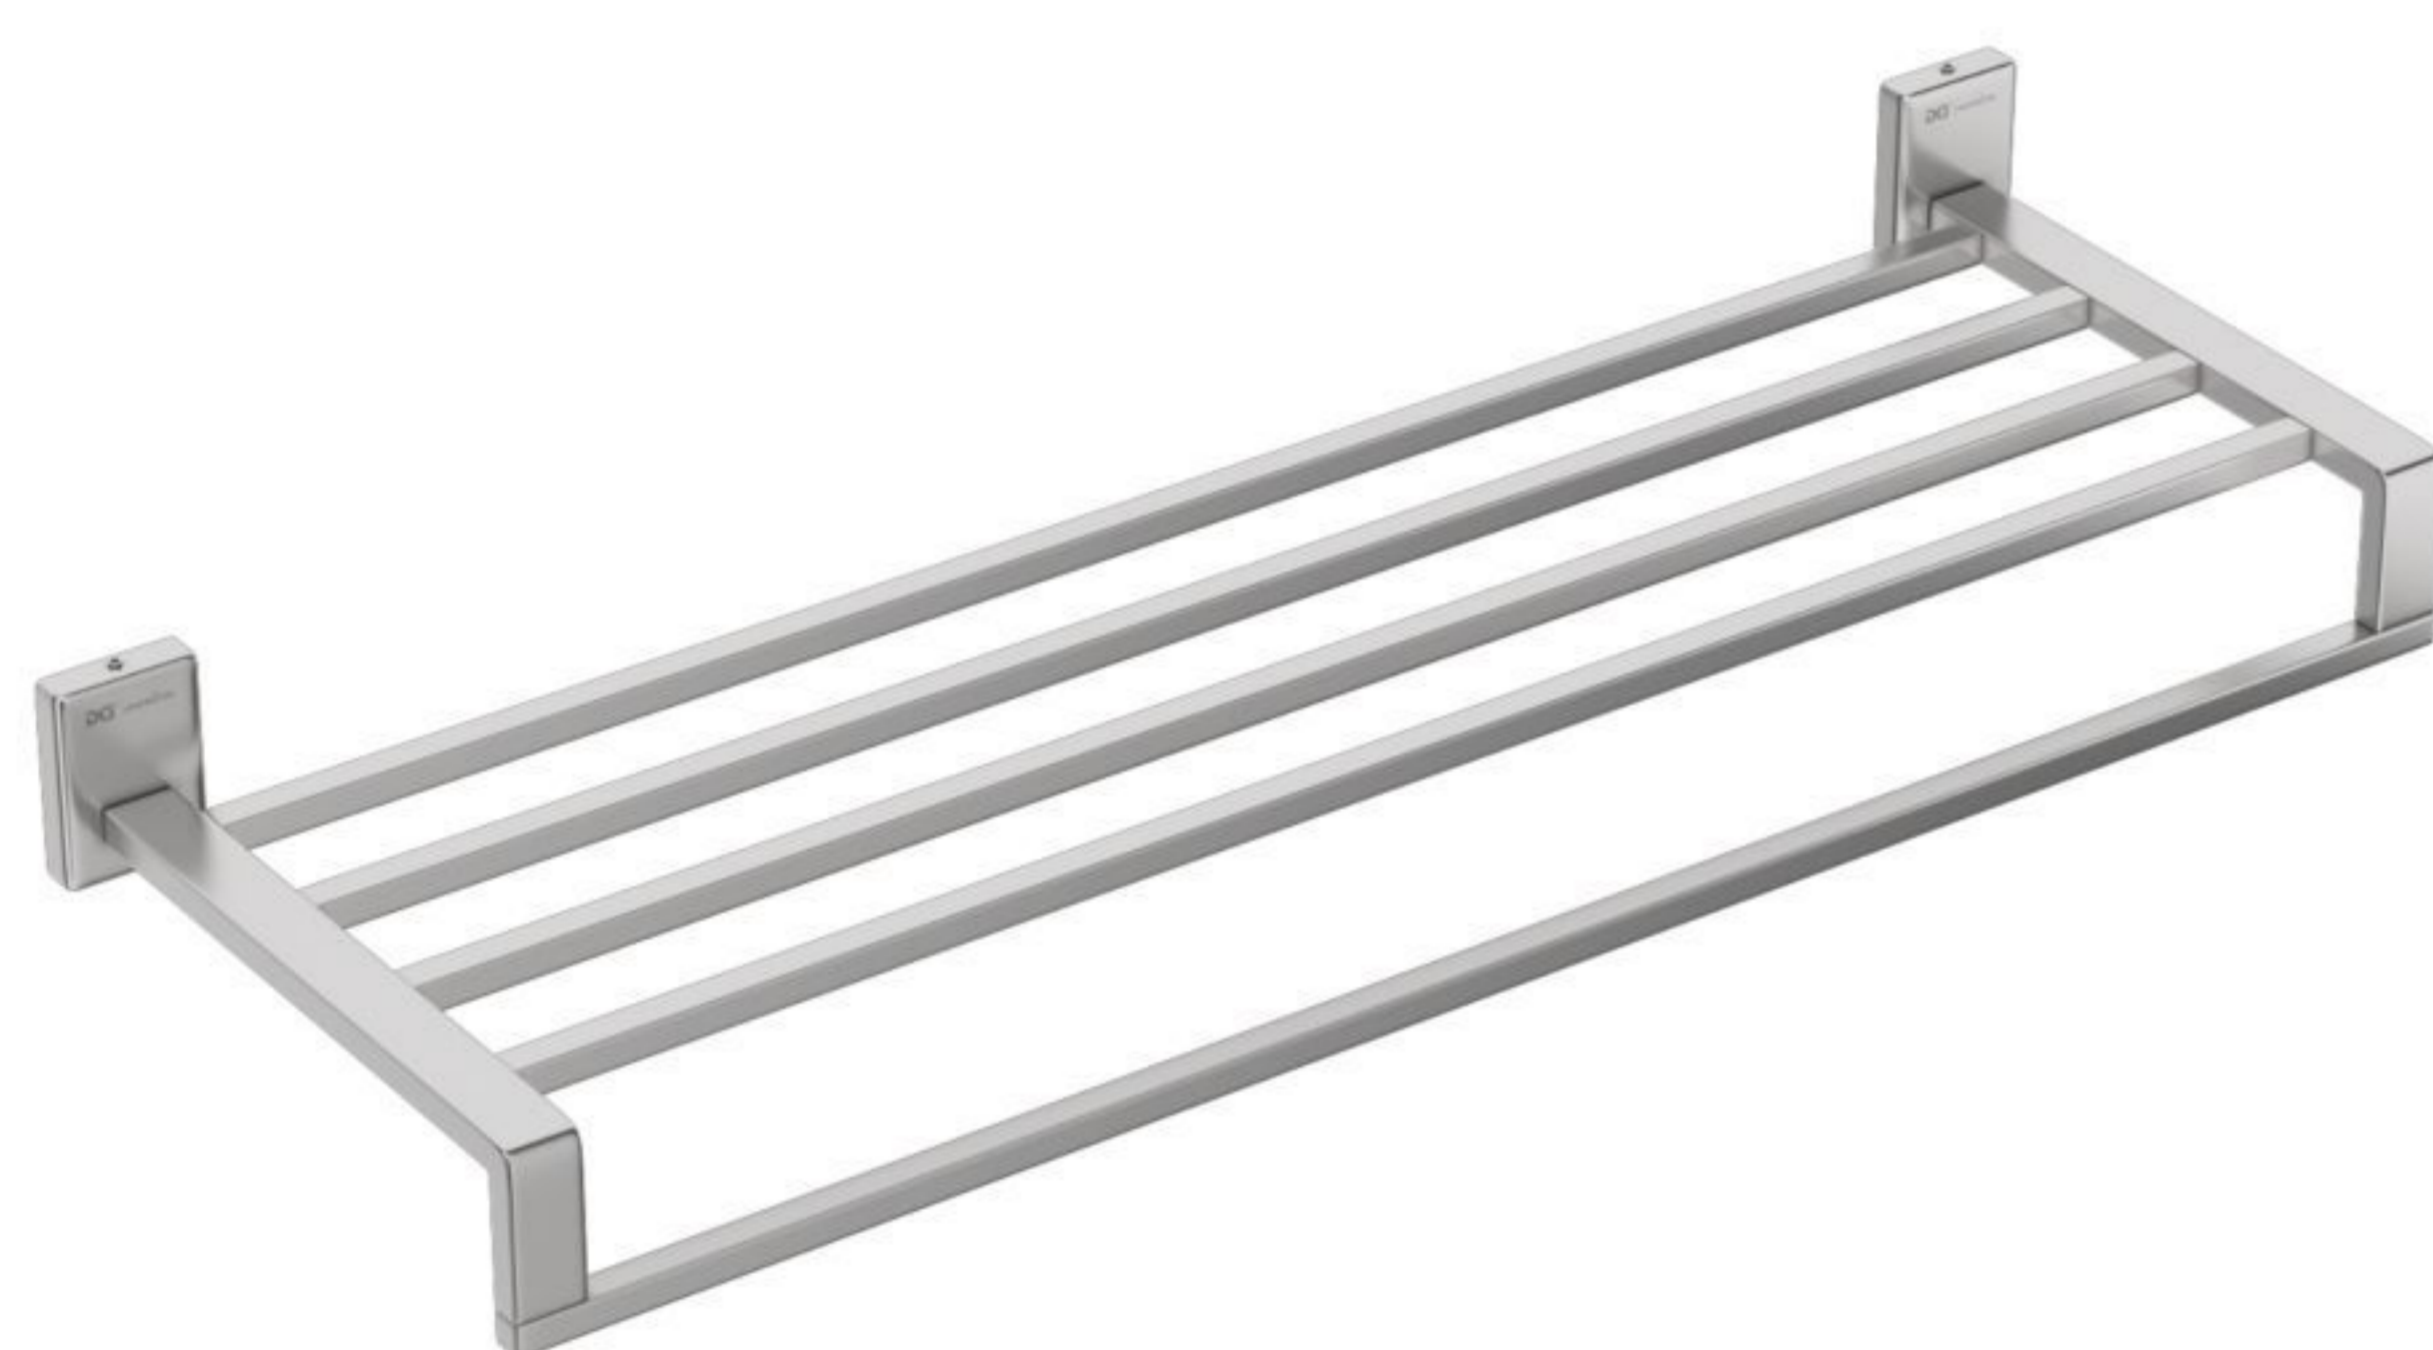

FLAME

SS-FL-001
Towel Rack (24")