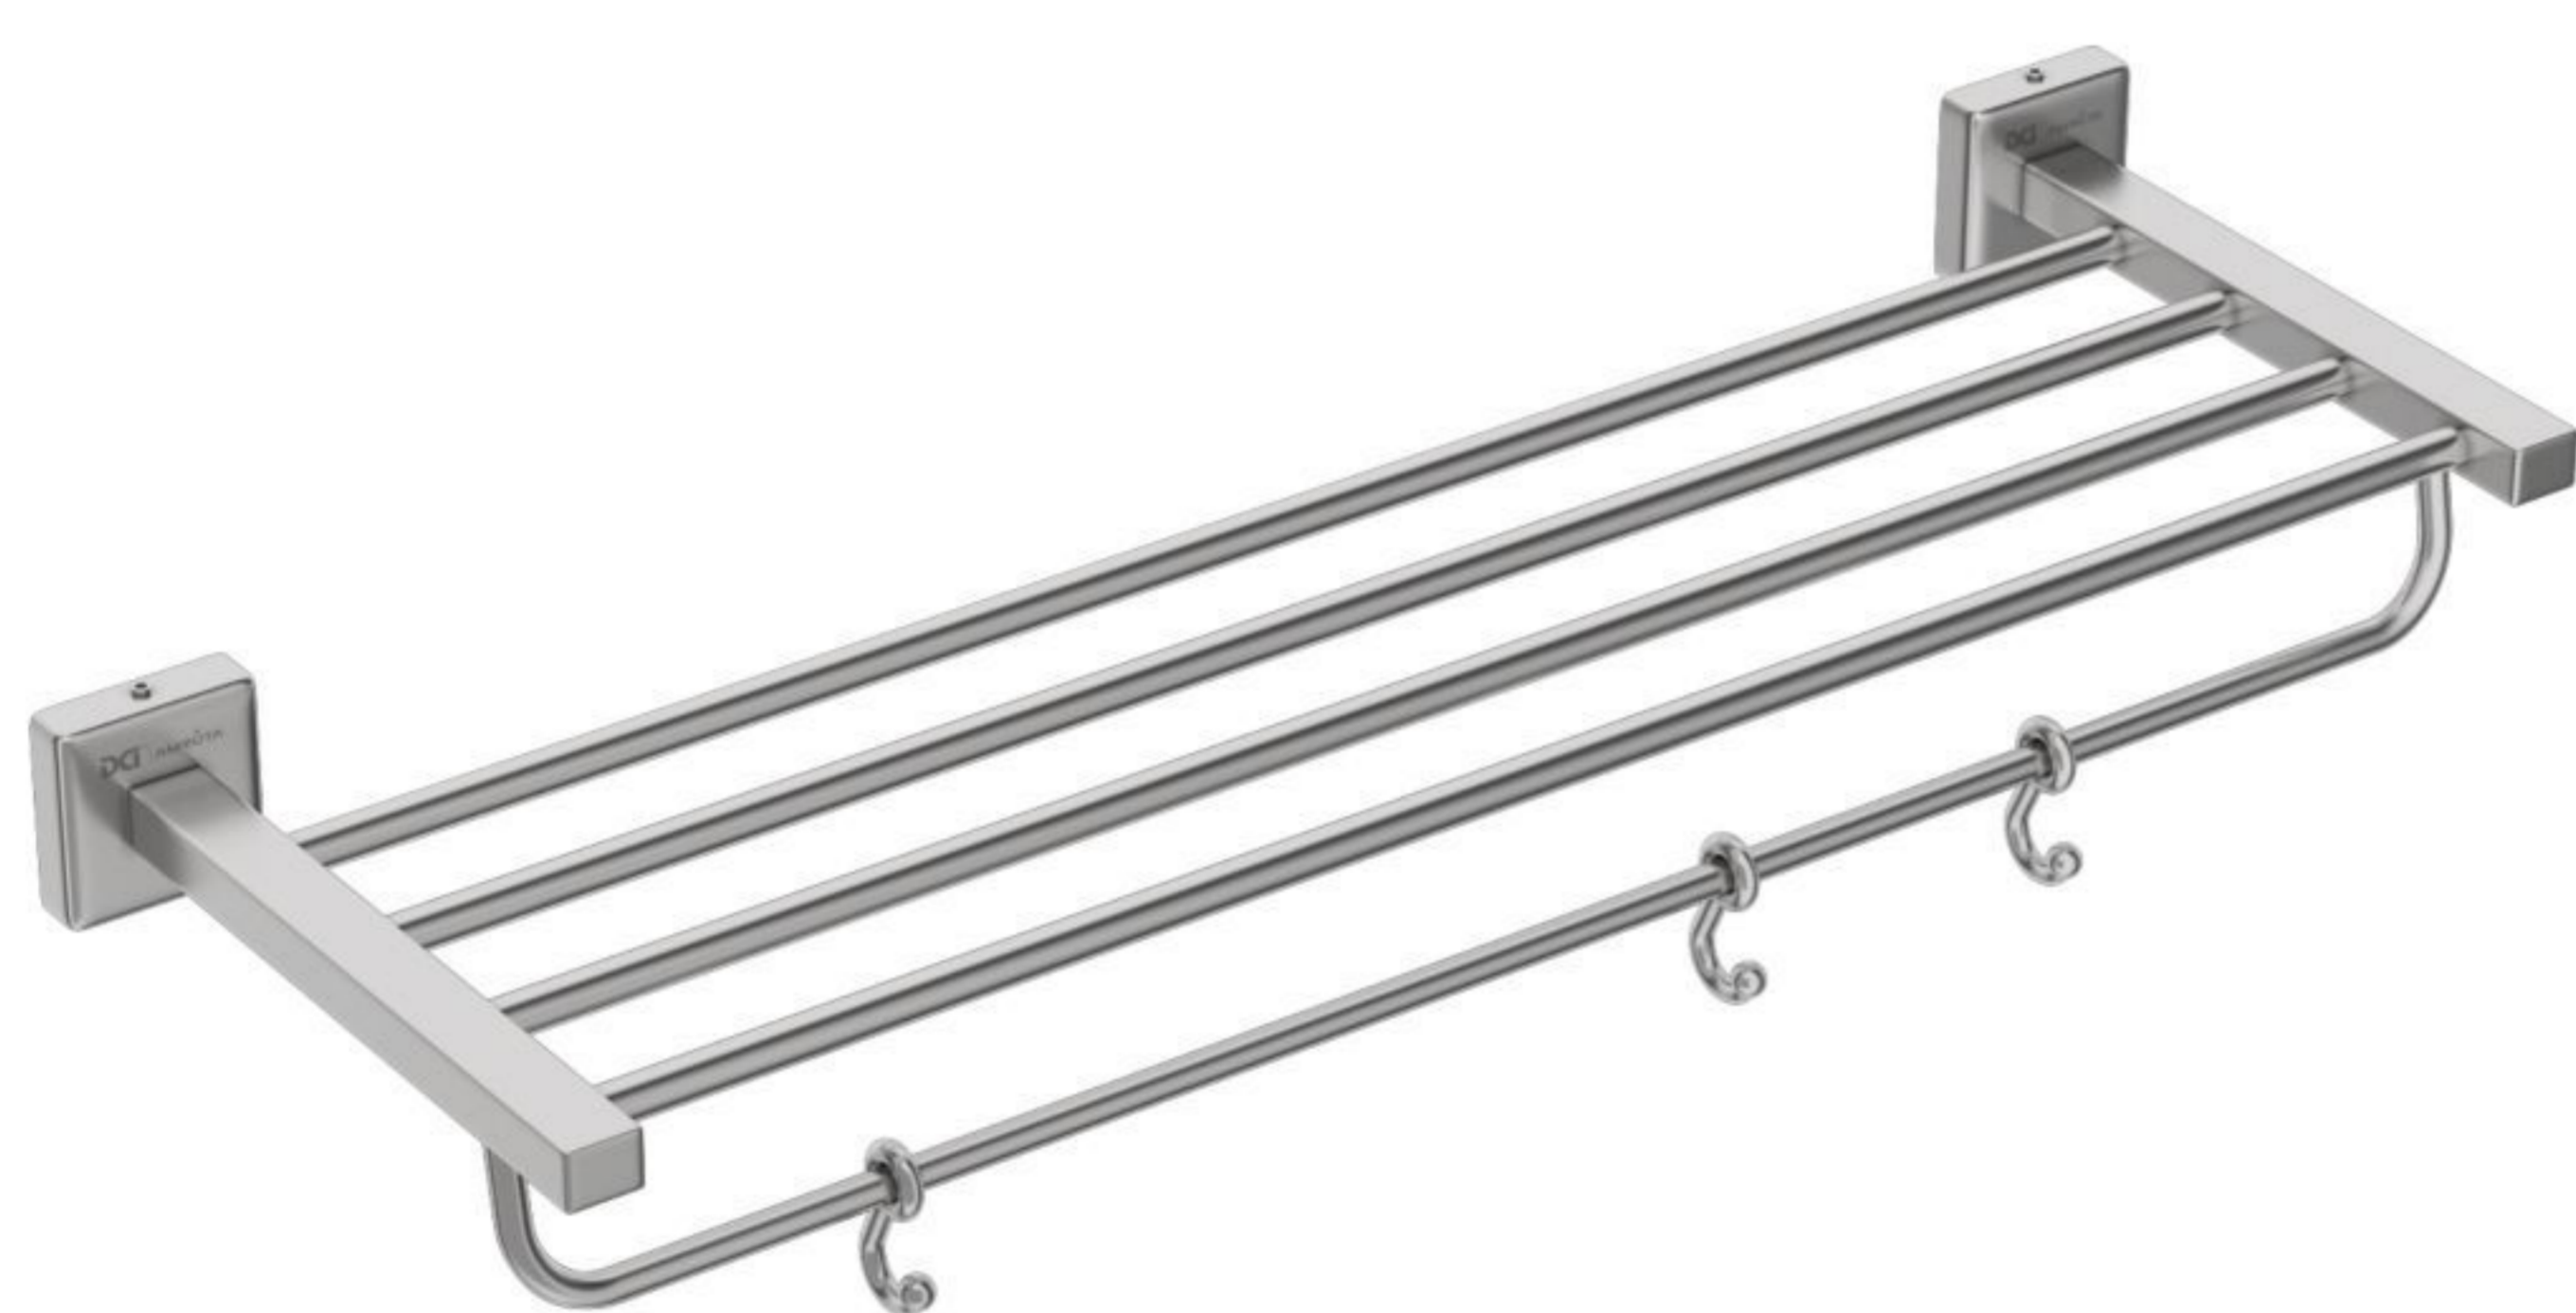

NEXUS

SS-NX-001
Towel Rack (24")

SS-NX-002
Towel Bar (24")

SS-NX-003
Napkin Ring

SS-NX-004
Soap Dish

SS-NX-005
Robe Hook

SS-NX-006
Tumbler Holder

SS-NX-007
Liquid Soap Dispenser