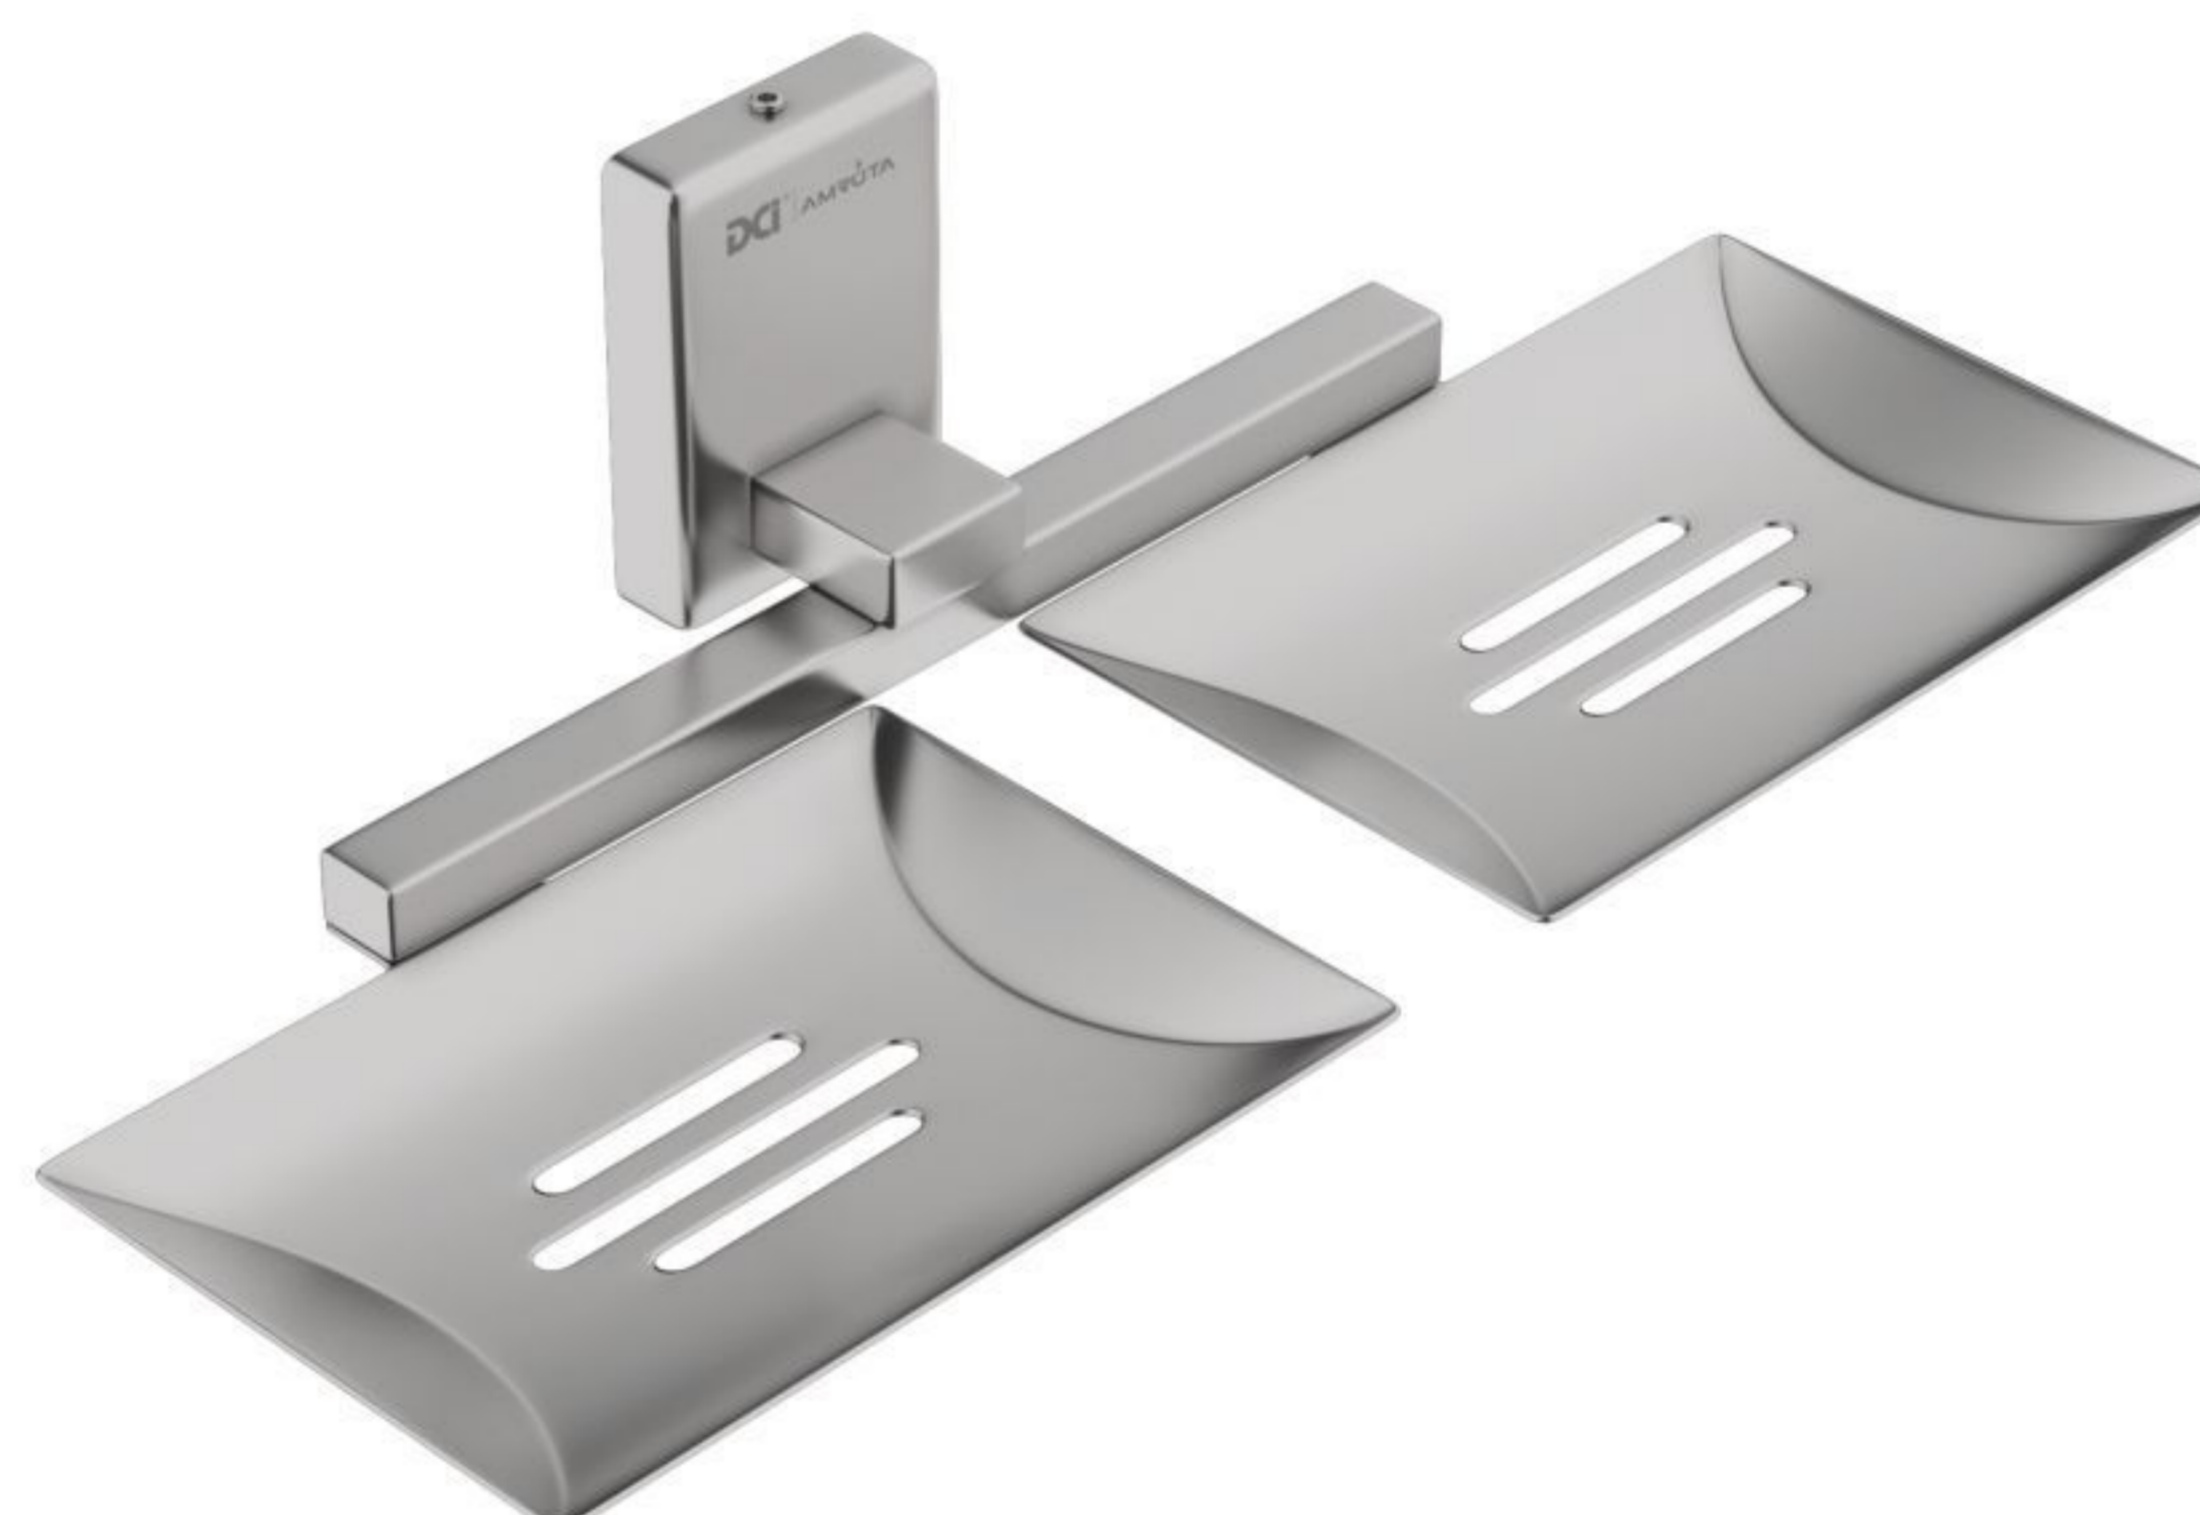

SS-FL-008
Dual Soap Dish