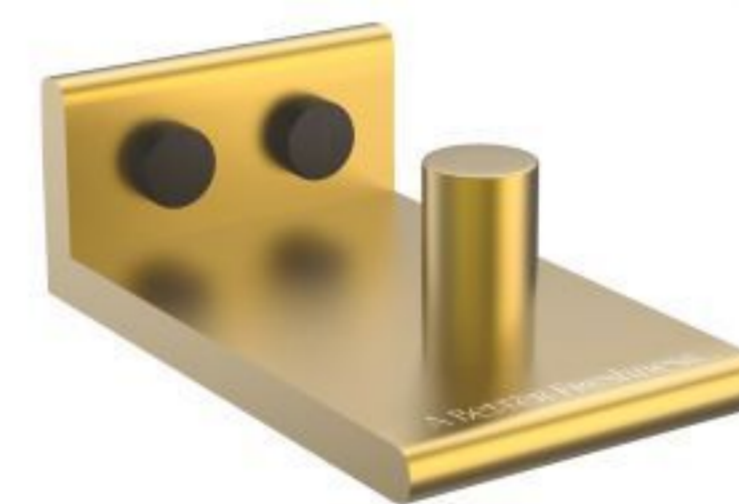

DS OG 013
Liquid Dispenser and Tumbler Holder
with Shelf, Complete

DS OG 015
Towel Rack

DENSE Aluminium
French Gold Finish

DS FG 001
Towel Ring

DS FG 002
Robe Hook

DS FG 004
Towel Rod 24"

DS FG 006
Dual Soap Dish Wall Model, complete