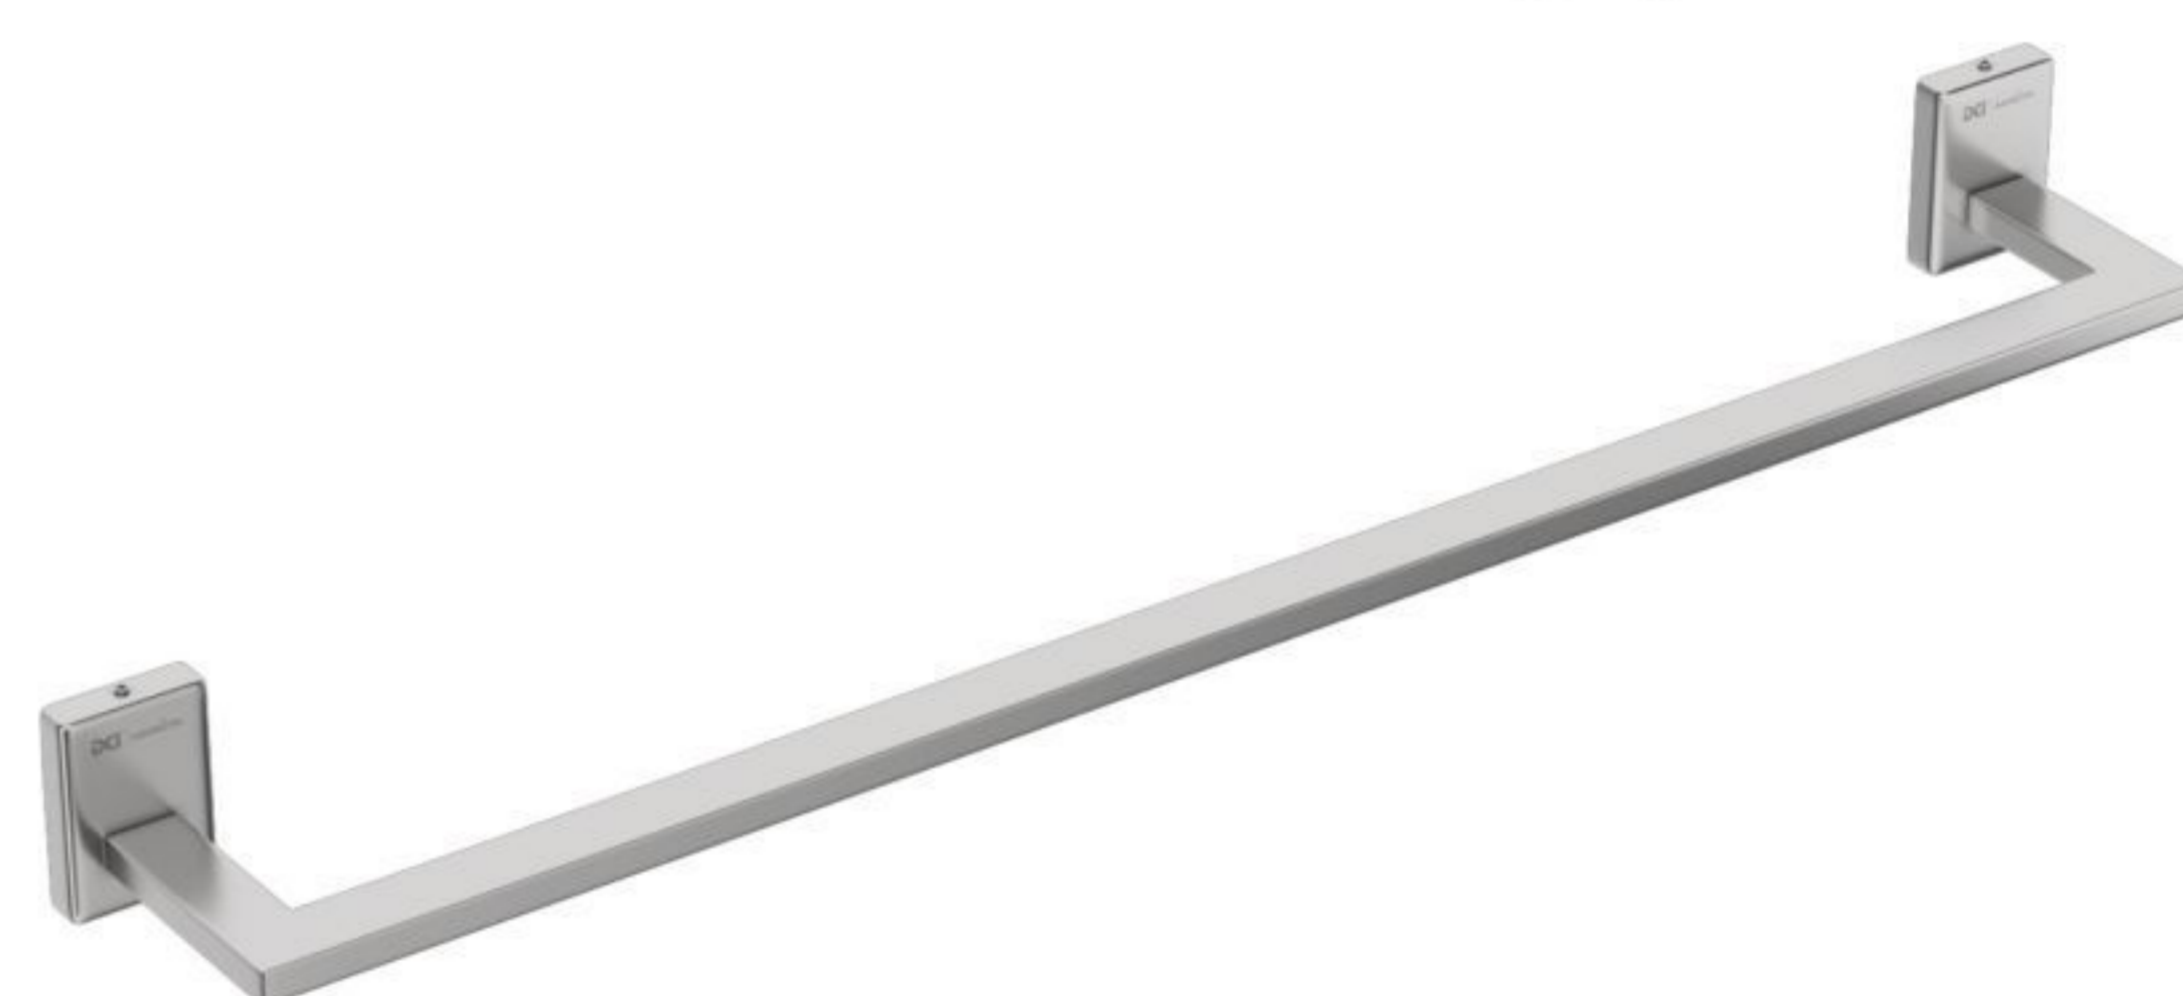

DS FG 013
Liquid Dispenser and Tumbler Holder
with Shelf, Complete

DS FG 015
Towel Rack

FLAME

SS-FL-001
Towel Rack (24")

SS-FL-002
Towel Bar (24")

SS-FL-003
Napkin Ring

SS-FL-004
Soap Dish

SS-FL-005
Robe Hook