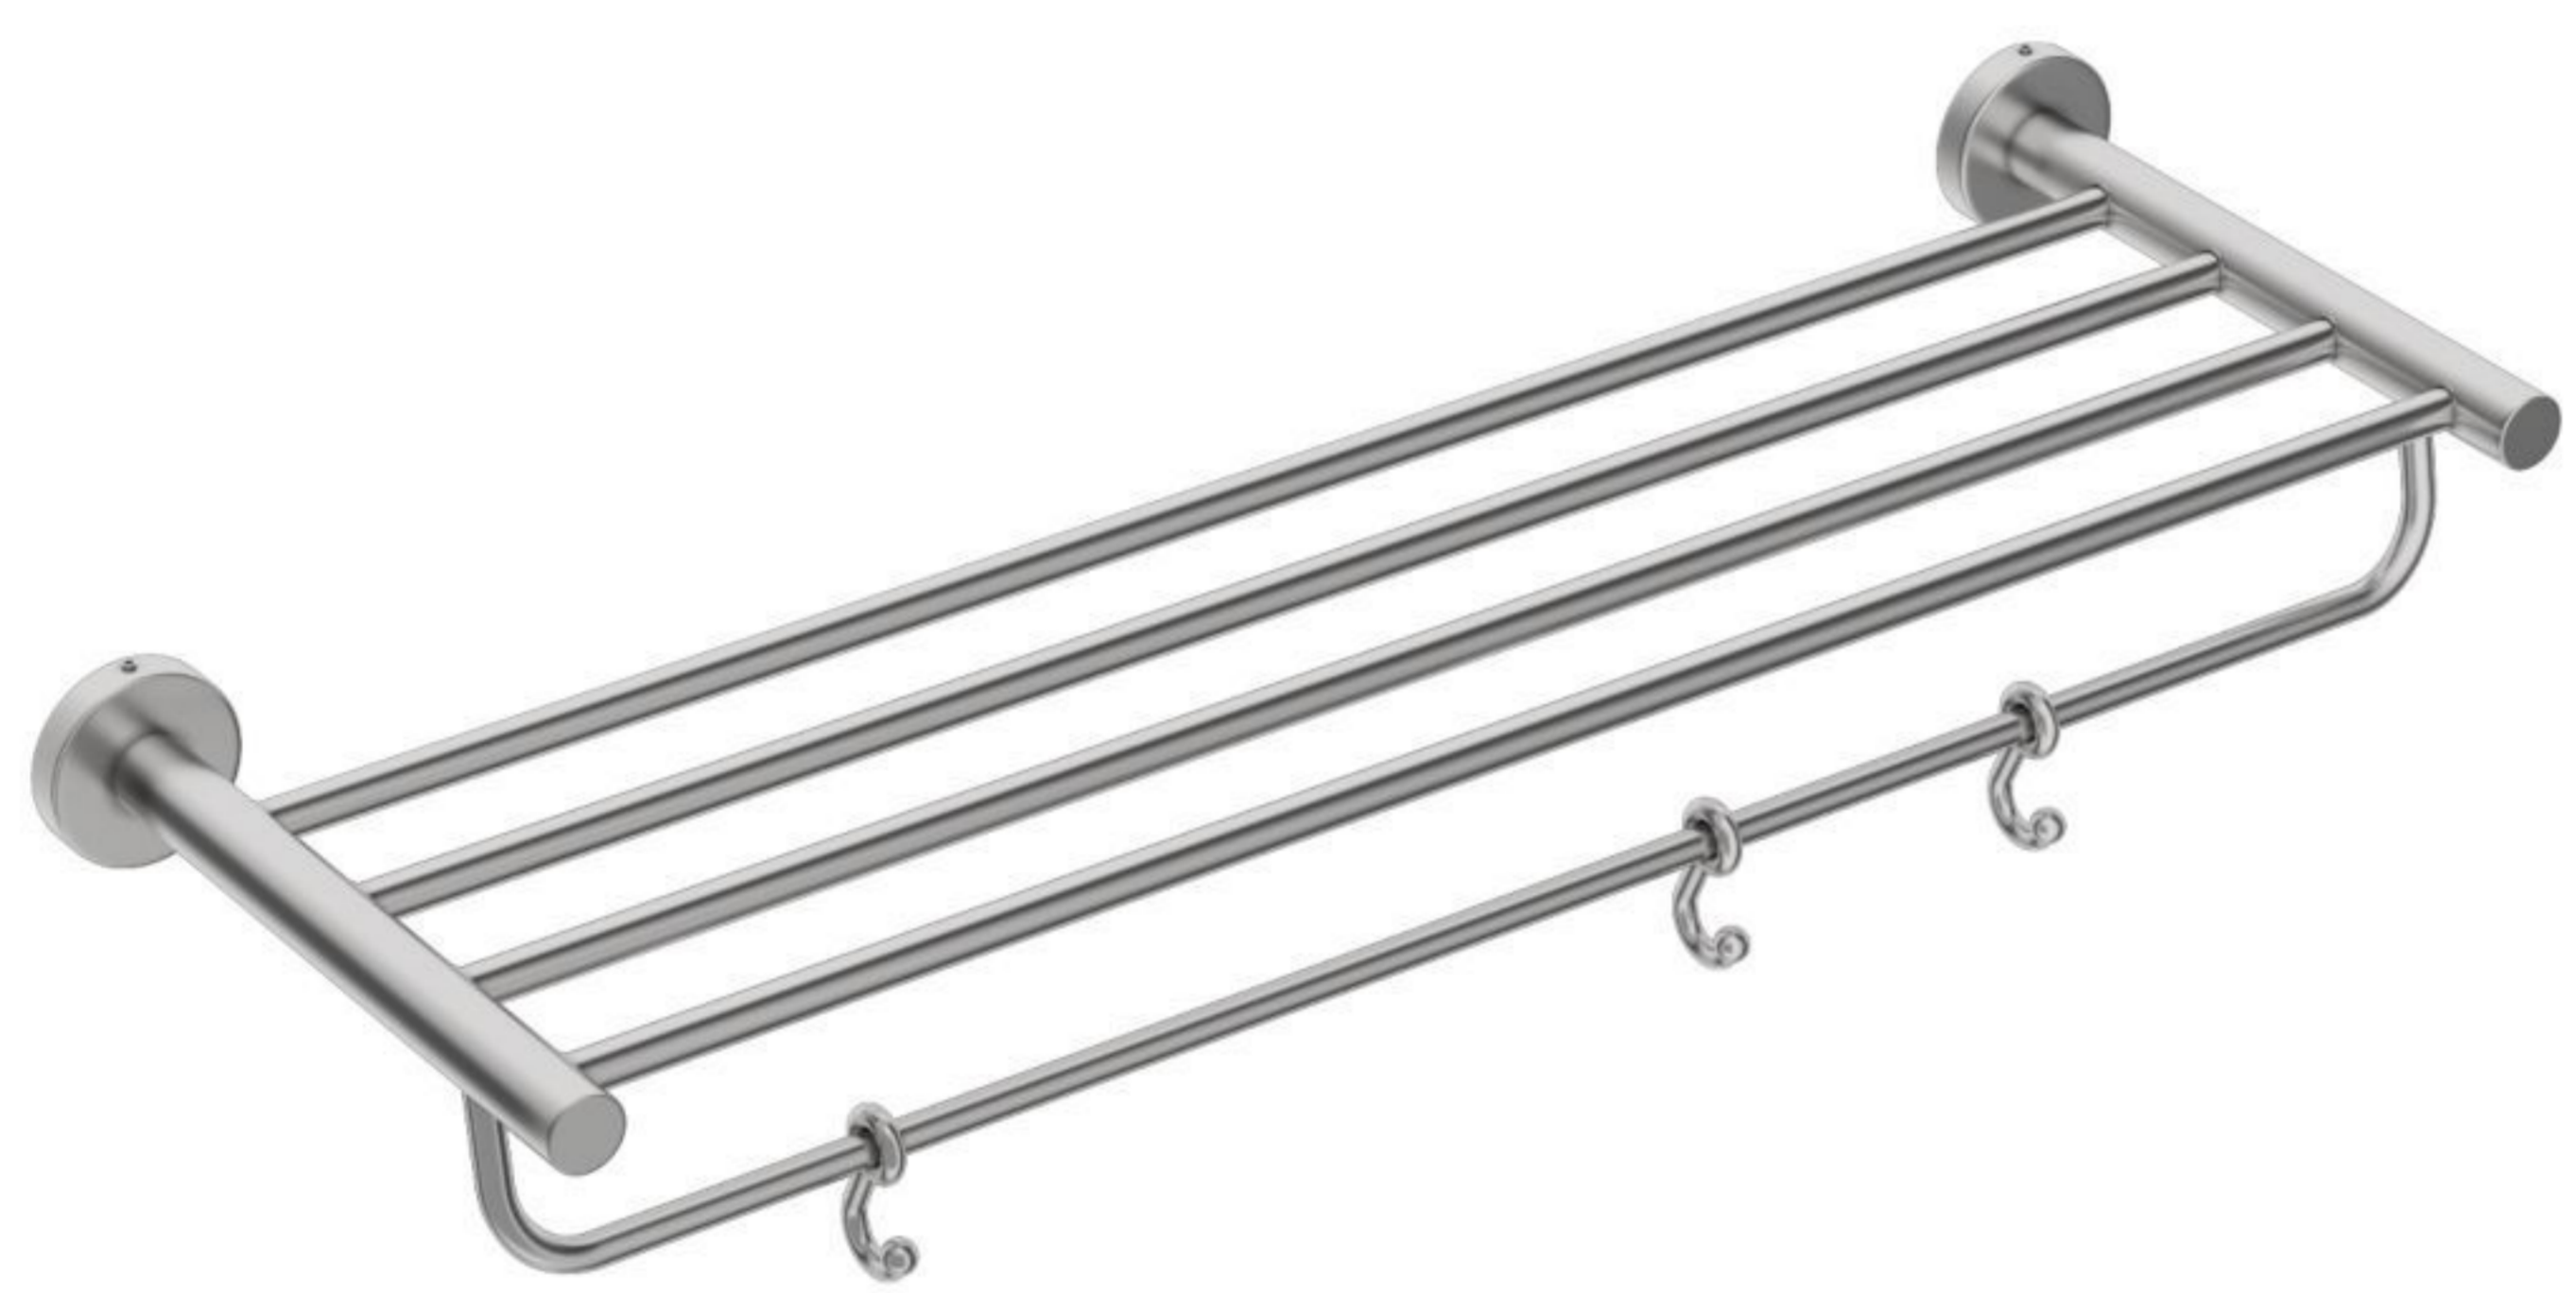

SS-FL-006
Tumbler Holder

SS-FL-007
Liquid Soap Dispenser

SS-FL-008
Dual Soap Dish

SS-FL-009
Soap Dish with Tumbler

SS-FL-010
Paper Holder

FUSION

SS-FU-001
Towel Rack (24")

SS-FU-002
Towel Bar (24")