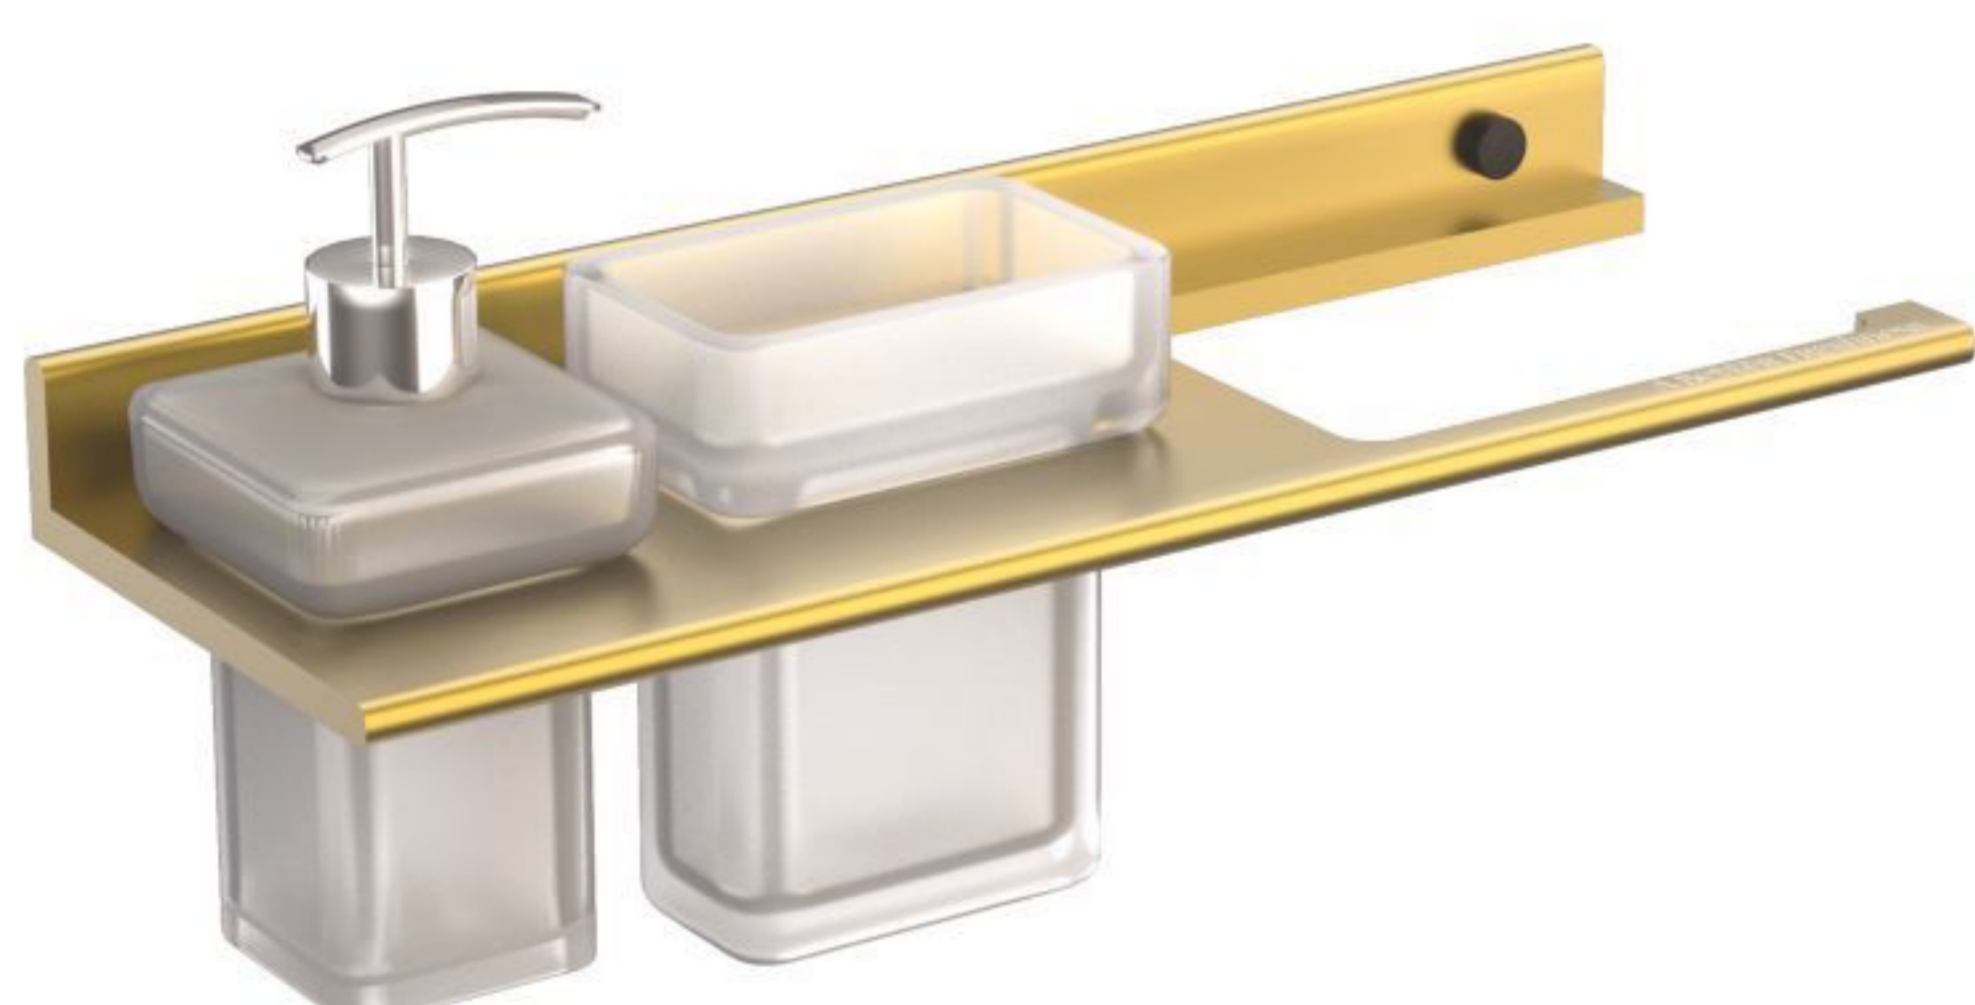

DS FG 005
Soap Dish Wall Model, Complete

DS FG 007
Tumbler Holder, Complete

DS FG 009
Liquid Dispenser Wall Model, Complete

DS FG 011
Liquid Dispenser and Tumbler Holder, Complete

DS FG 012
Liquid Dispenser and Tumbler Holder
with Towel Ring, Complete