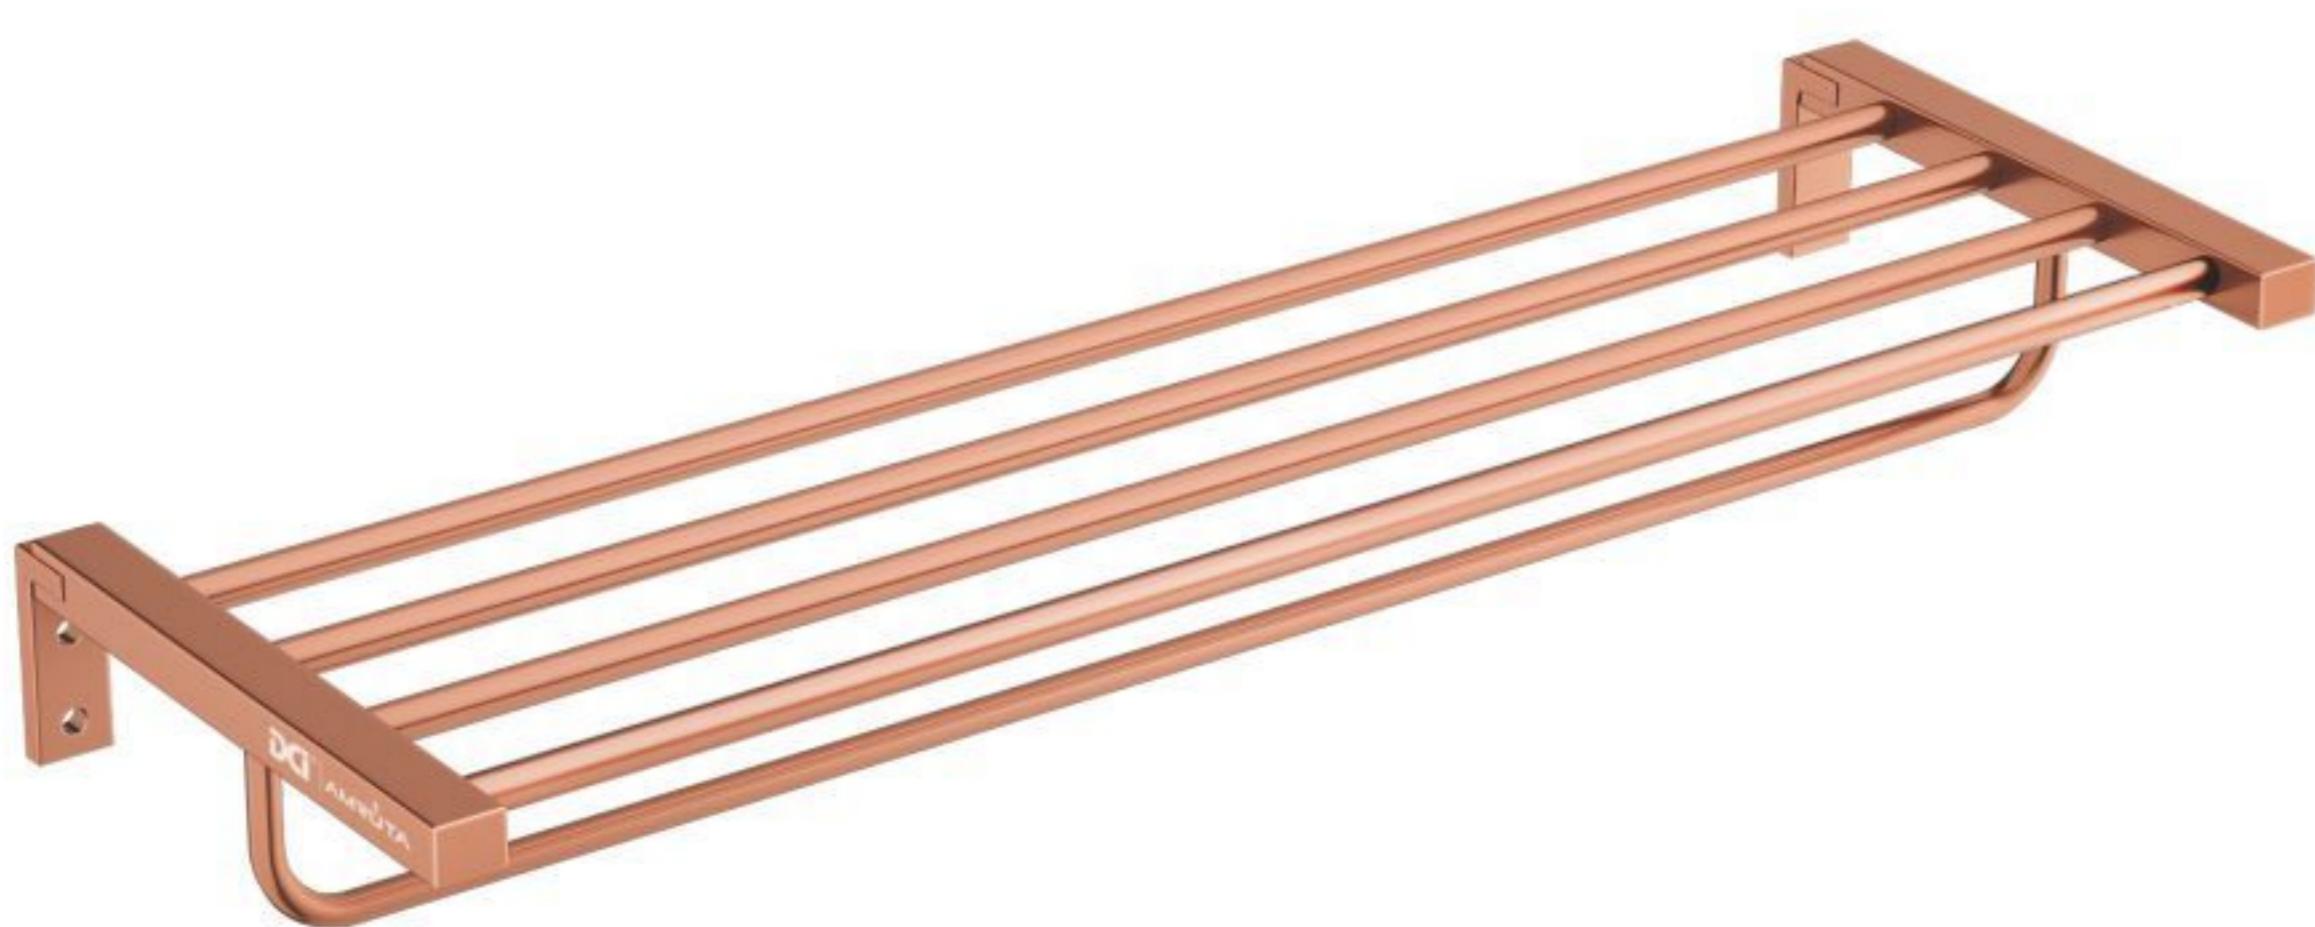

DS RG 005
Soap Dish Wall Model, Complete

DS RG 007
Tumbler Holder, Complete

DS RG 009
Liquid Dispenser Wall Model, Complete

DS RG 011
Liquid Dispenser and Tumbler Holder, Complete

DS RG 012
Liquid Dispenser and Tumbler Holder
with Towel Ring, Complete

DS RG 013
Liquid Dispenser and Tumbler Holder
with Shelf, Complete

DS RG 015
Towel Rack

DENSE Aluminium
Olive Green Finish

DS OG 001
Towel Ring

DS OG 002
Robe Hook

DS OG 004
Towel Rod 24"

DS OG 006
Dual Soap Dish Wall Model, complete