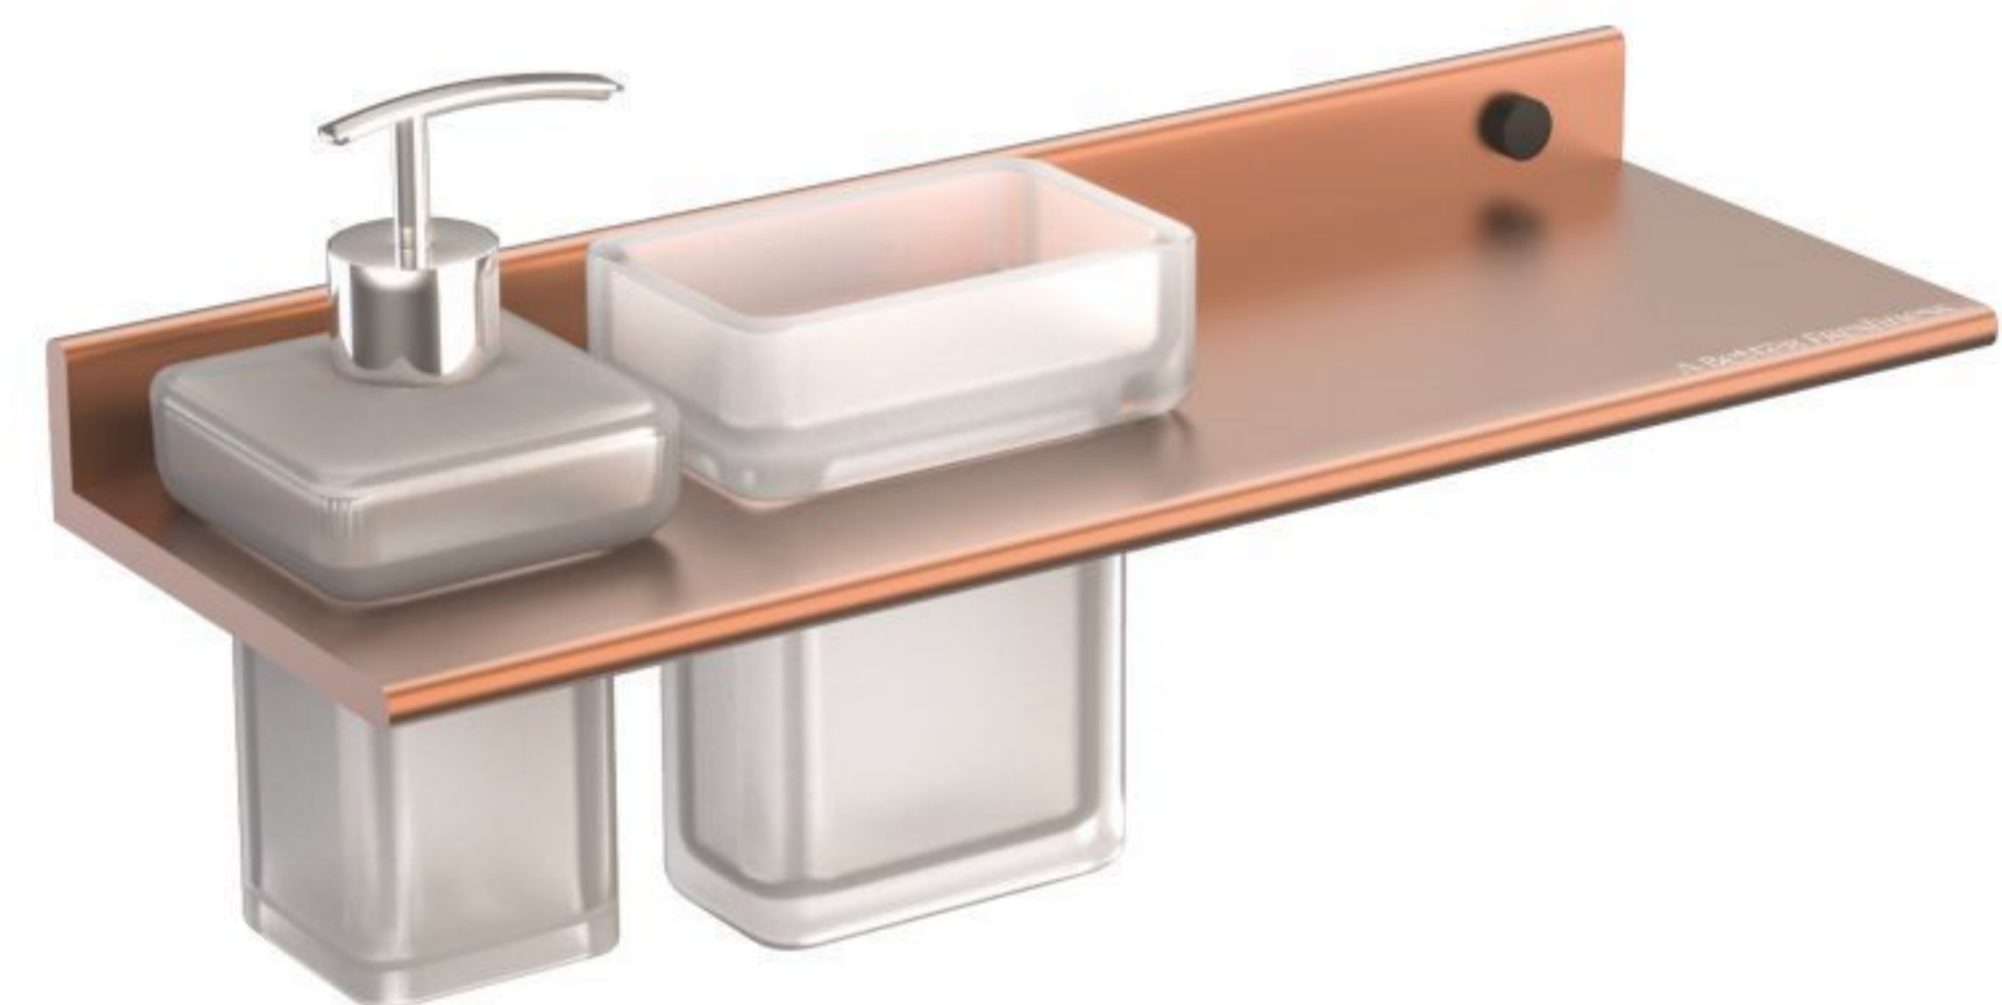

DS RG 005
Soap Dish Wall Model, Complete

DS RG 007
Tumbler Holder, Complete

DS RG 009
Liquid Dispenser Wall Model, Complete

DS RG 011
Liquid Dispenser and Tumbler Holder, Complete

DS RG 012
Liquid Dispenser and Tumbler Holder
with Towel Ring, Complete

DS RG 013
Liquid Dispenser and Tumbler Holder
with Shelf, Complete

DS RG 015
Towel Rack

DENSE Aluminium
Olive Green Finish

DS OG 001
Towel Ring

DS OG 002
Robe Hook

DS OG 004
Towel Rod 24"

DS OG 006
Dual Soap Dish Wall Model, complete