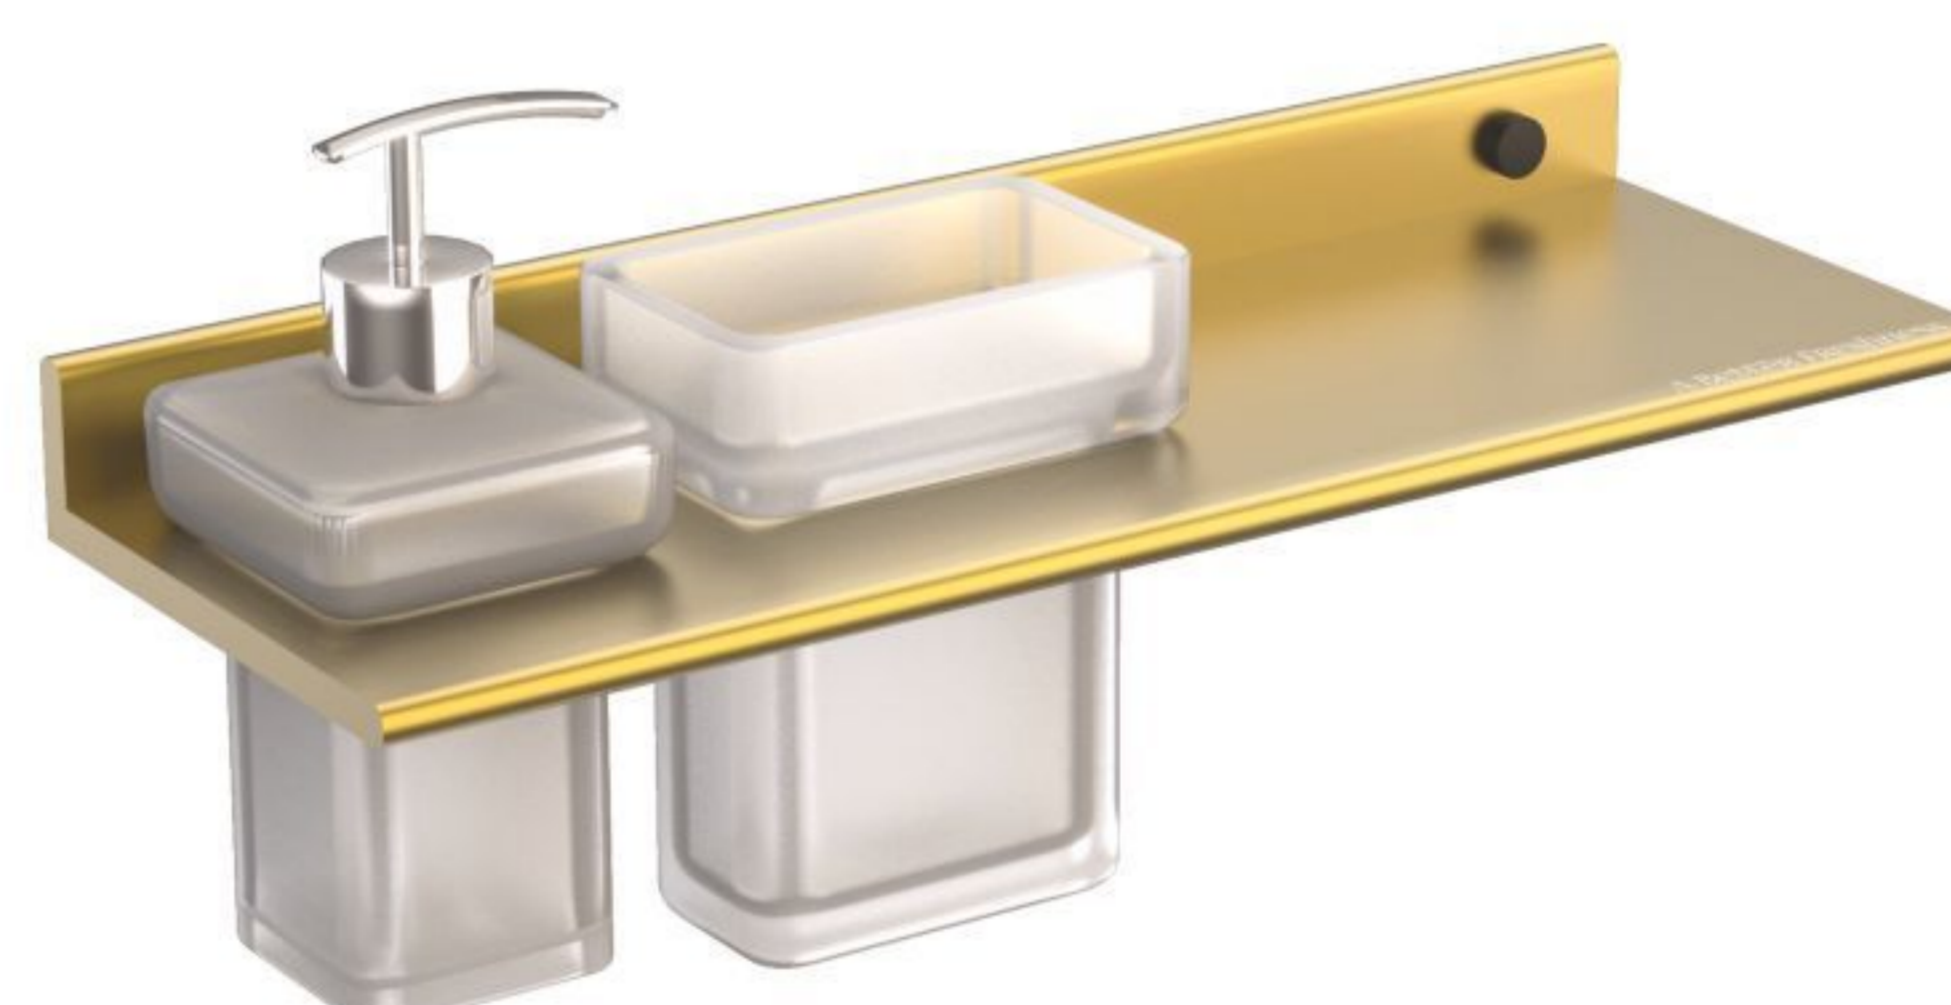

DS FG 005
Soap Dish Wall Model, Complete

DS FG 007
Tumbler Holder, Complete

DS FG 009
Liquid Dispenser Wall Model, Complete

DS FG 011
Liquid Dispenser and Tumbler Holder, Complete

DS FG 012
Liquid Dispenser and Tumbler Holder
with Towel Ring, Complete