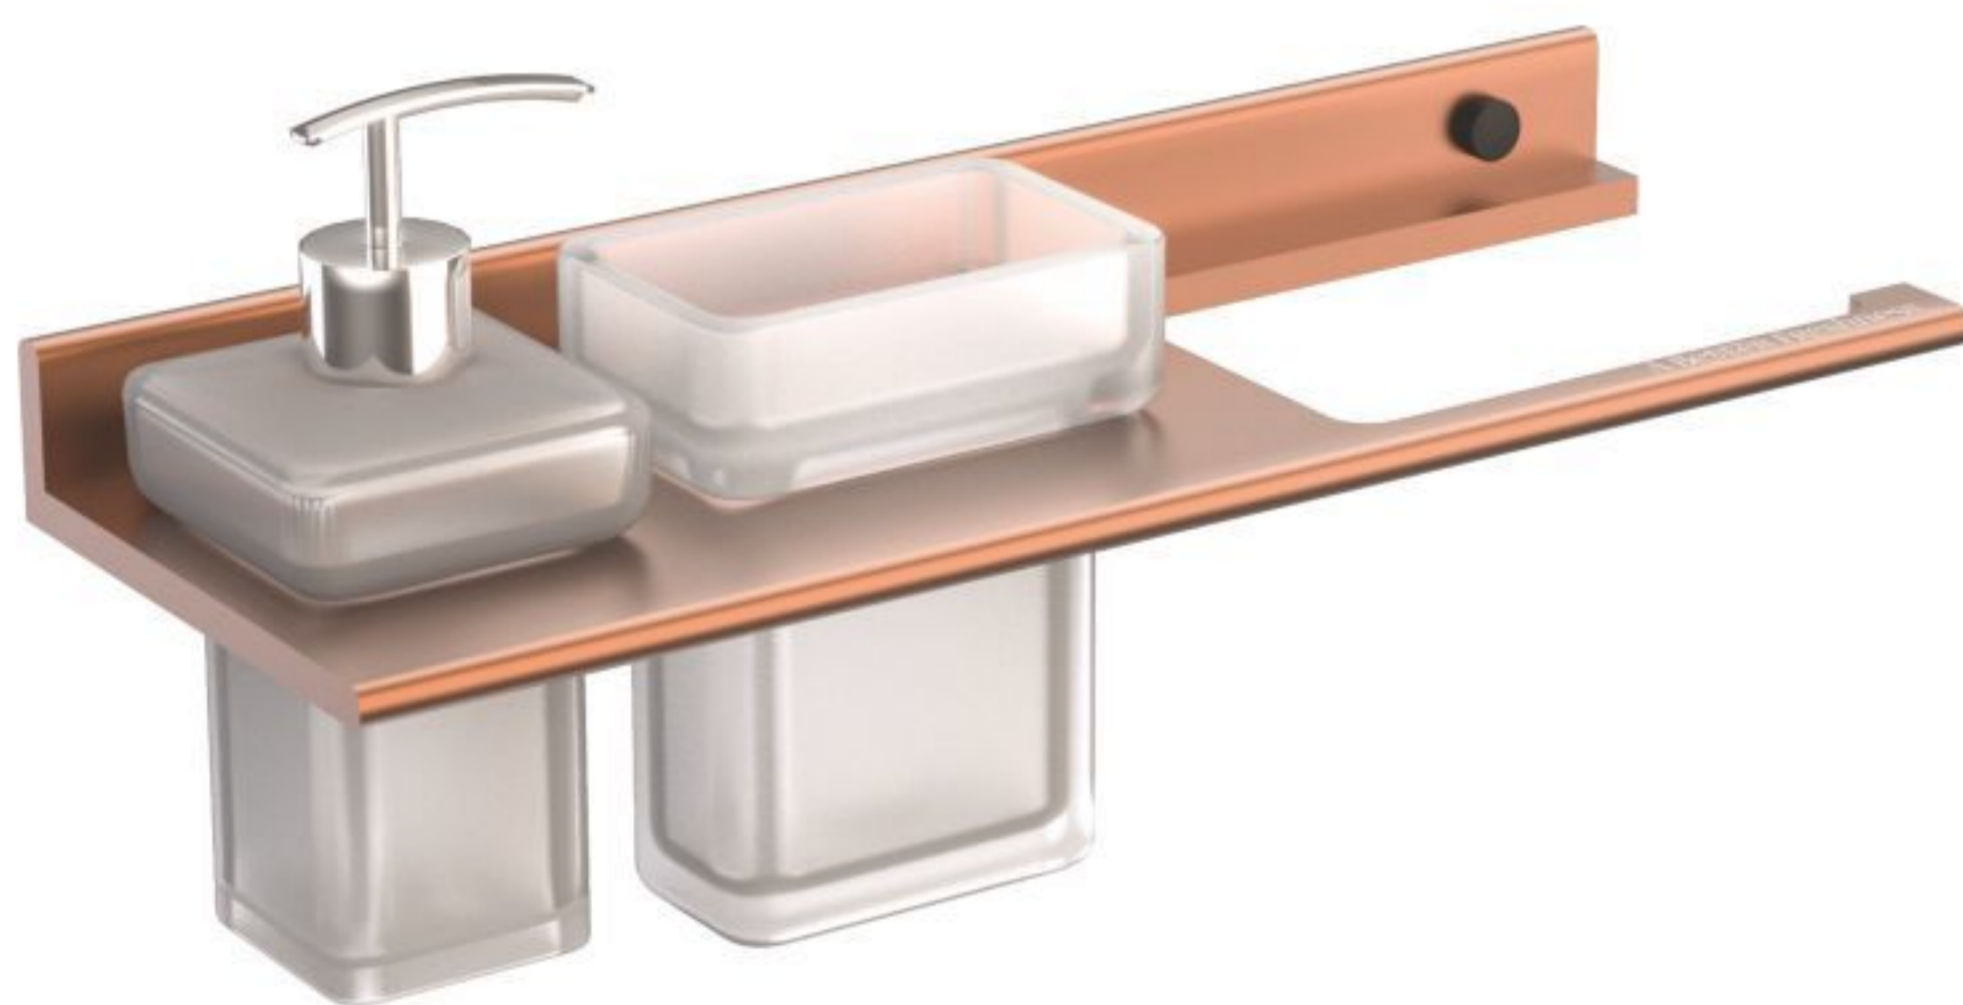

DS RG 005
Soap Dish Wall Model, Complete

DS RG 007
Tumbler Holder, Complete

DS RG 009
Liquid Dispenser Wall Model, Complete

DS RG 011
Liquid Dispenser and Tumbler Holder, Complete

DS RG 012
Liquid Dispenser and Tumbler Holder
with Towel Ring, Complete

DS RG 013
Liquid Dispenser and Tumbler Holder
with Shelf, Complete

DS RG 015
Towel Rack

DENSE Aluminium
Olive Green Finish

DS OG 001
Towel Ring

DS OG 002
Robe Hook

DS OG 004
Towel Rod 24"

DS OG 006
Dual Soap Dish Wall Model, complete