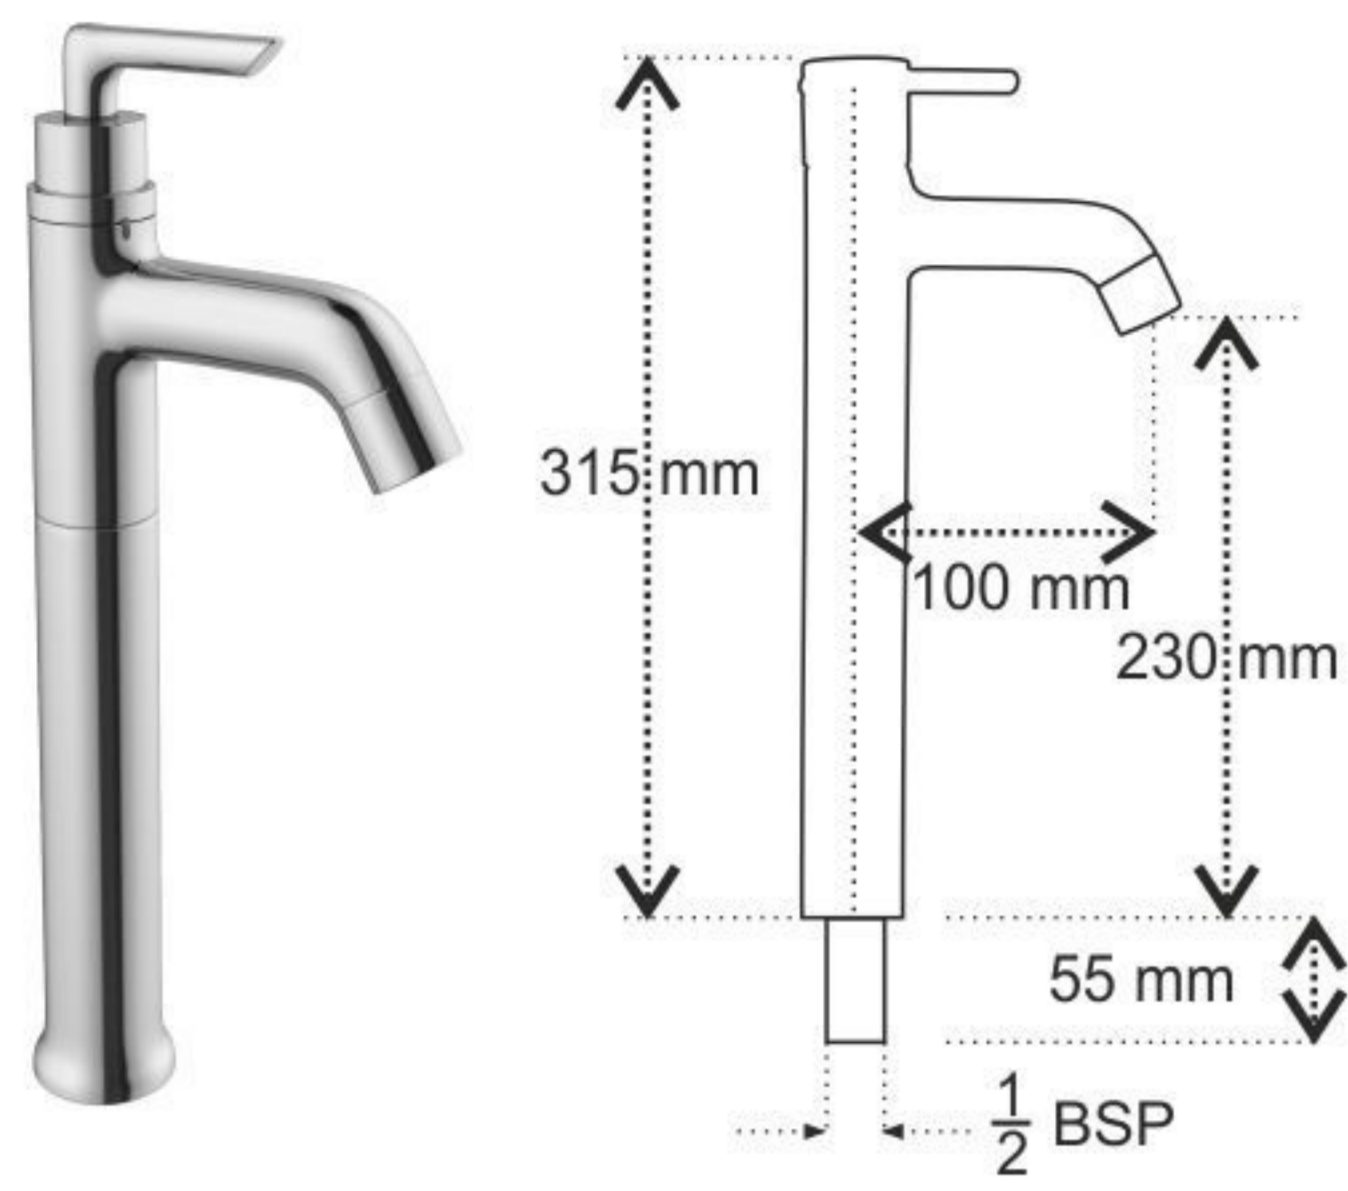

3526 _Pillar Cock with Extension Body
(Table Mounted)