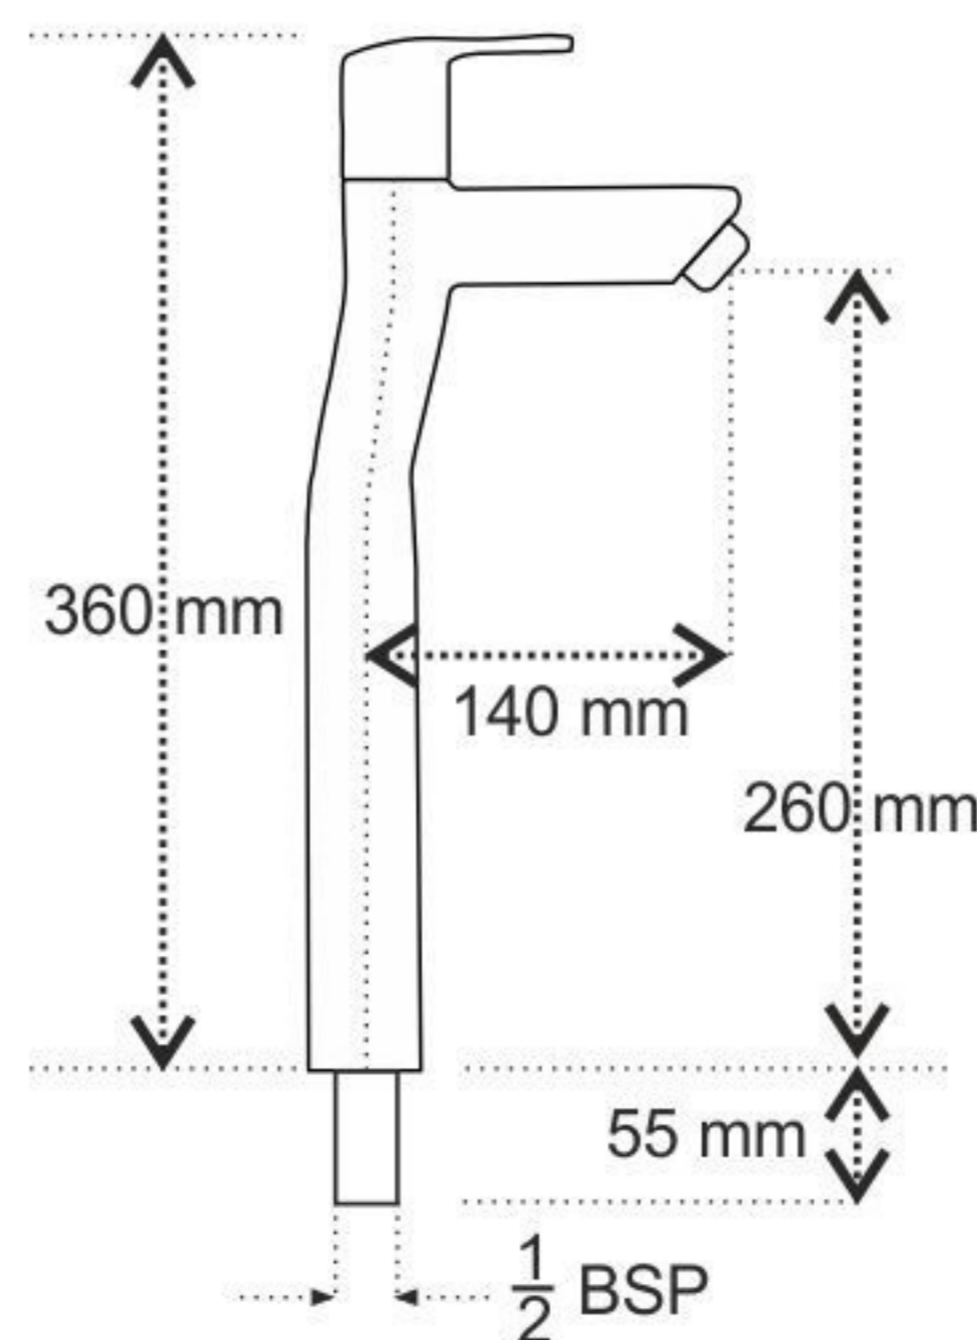

6126_Pillar Cock
with Extension Body (Table Mounted)