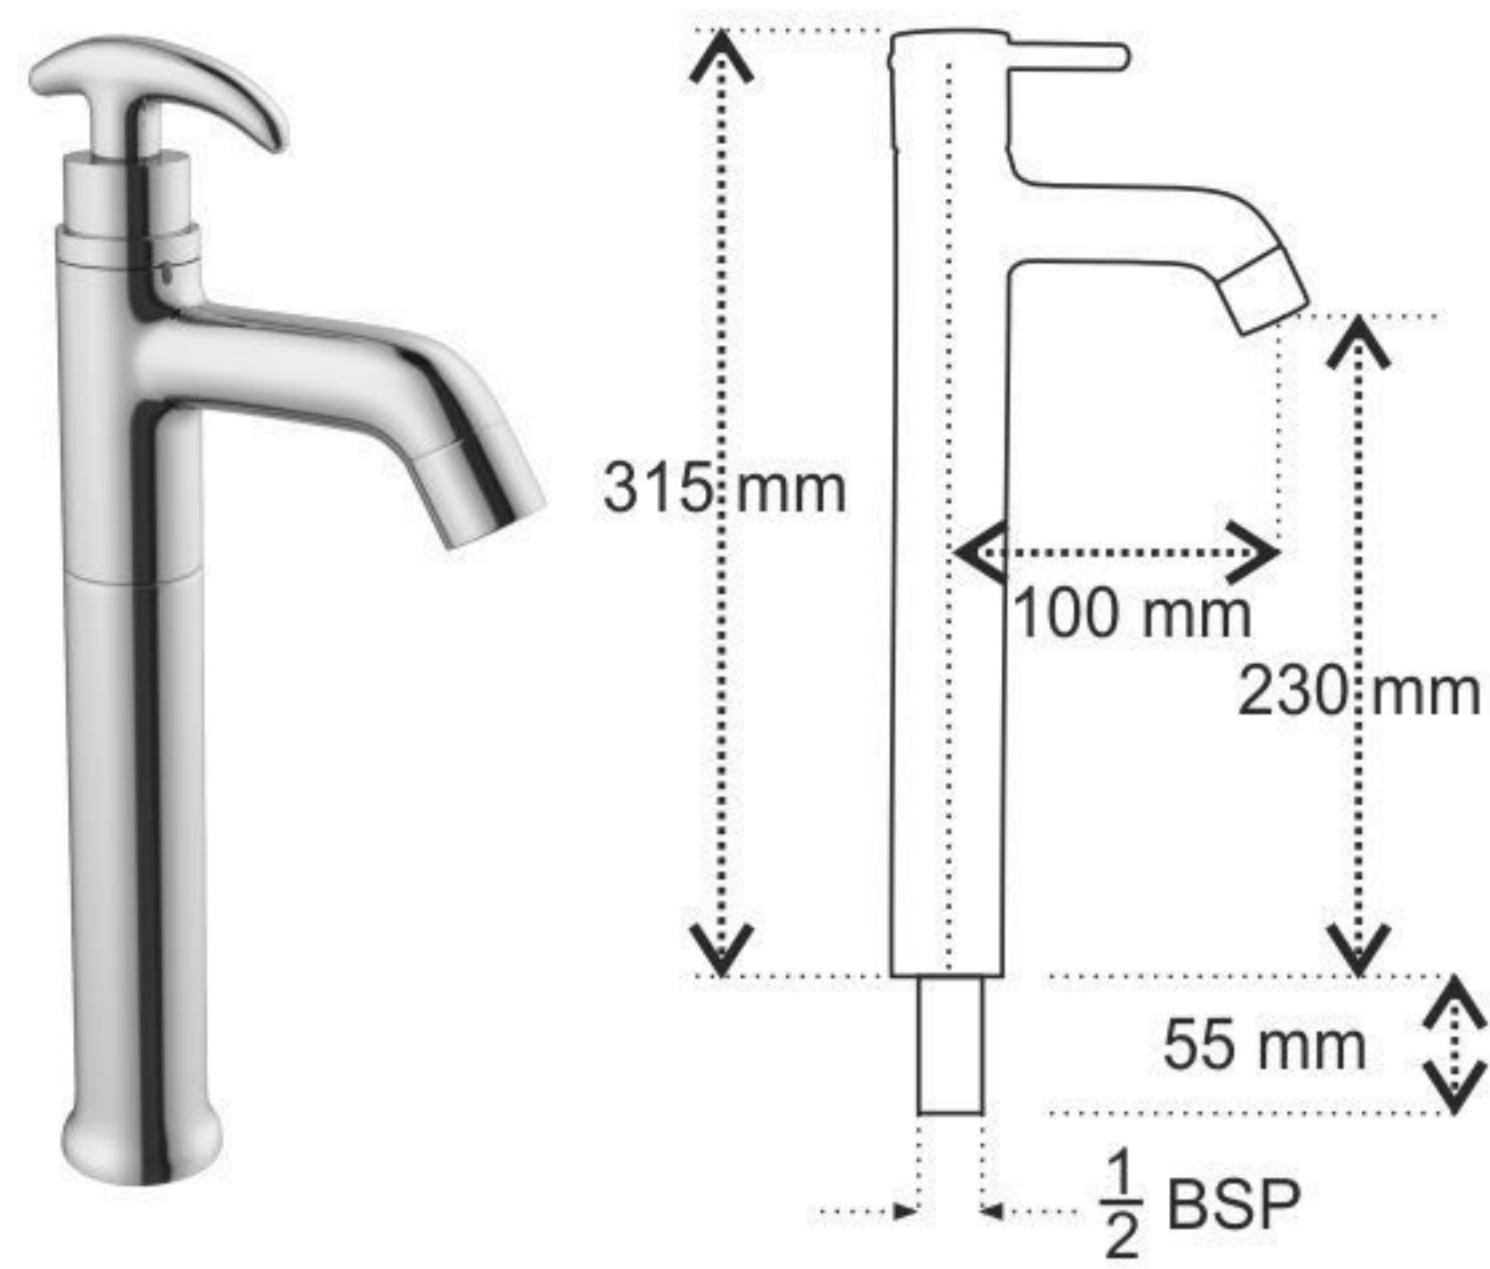

1226_Pillar Cock with Extension Body (Table Mounted)