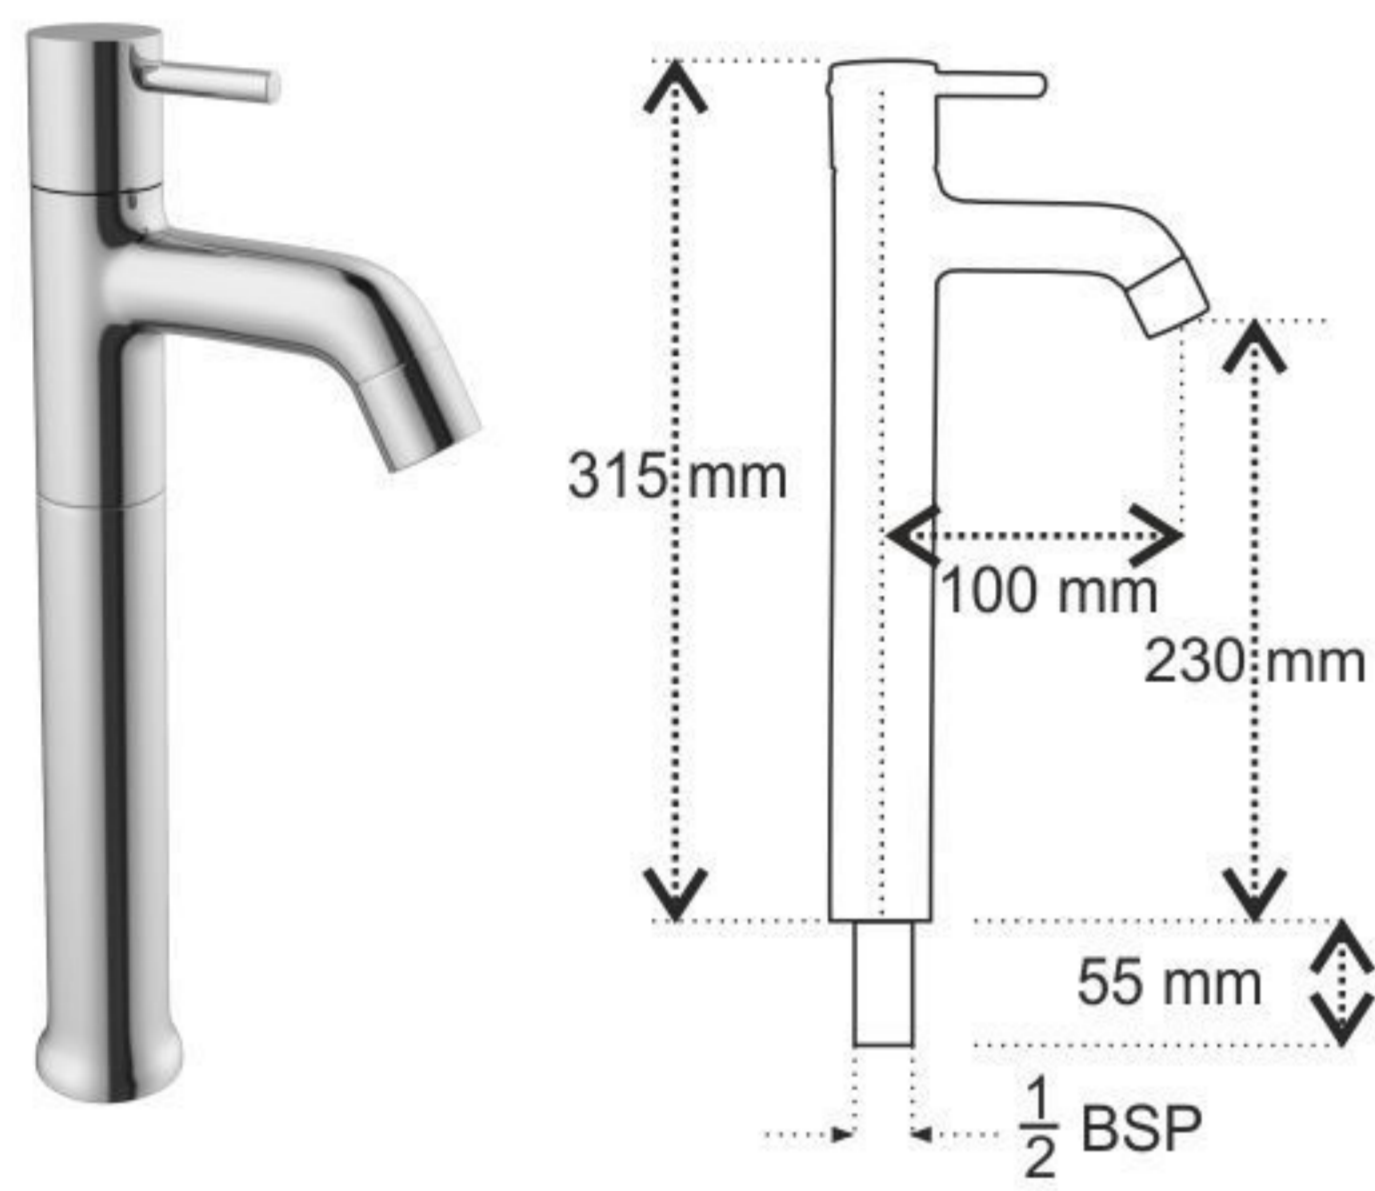

2726_Pillar Cock with Extension Body (Table Mounted)