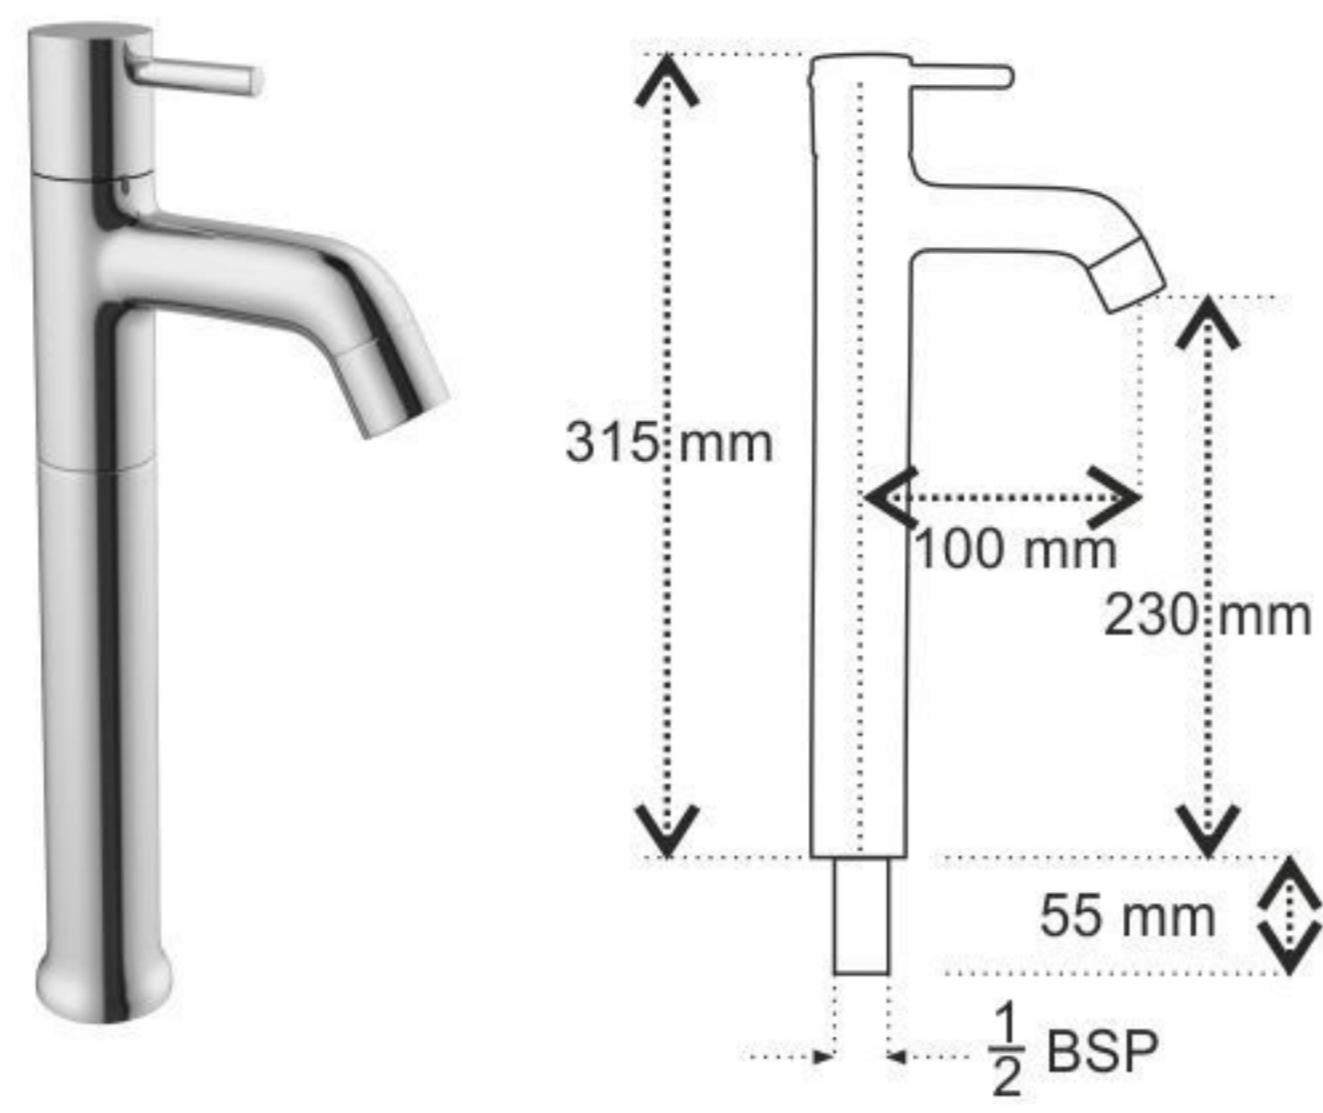

**3620\_Sink Cock Extended Swinging Spout With Wall Flange (Wall Mounted)**

**3622\_Pillar Cock with Swinging Spout (Table Mounted)**

**3624\_Pillar Cock with Extended Swinging Spout (Table Mounted)**

**3626**\_Pillar Cock with Extension Body (Table Mounted)