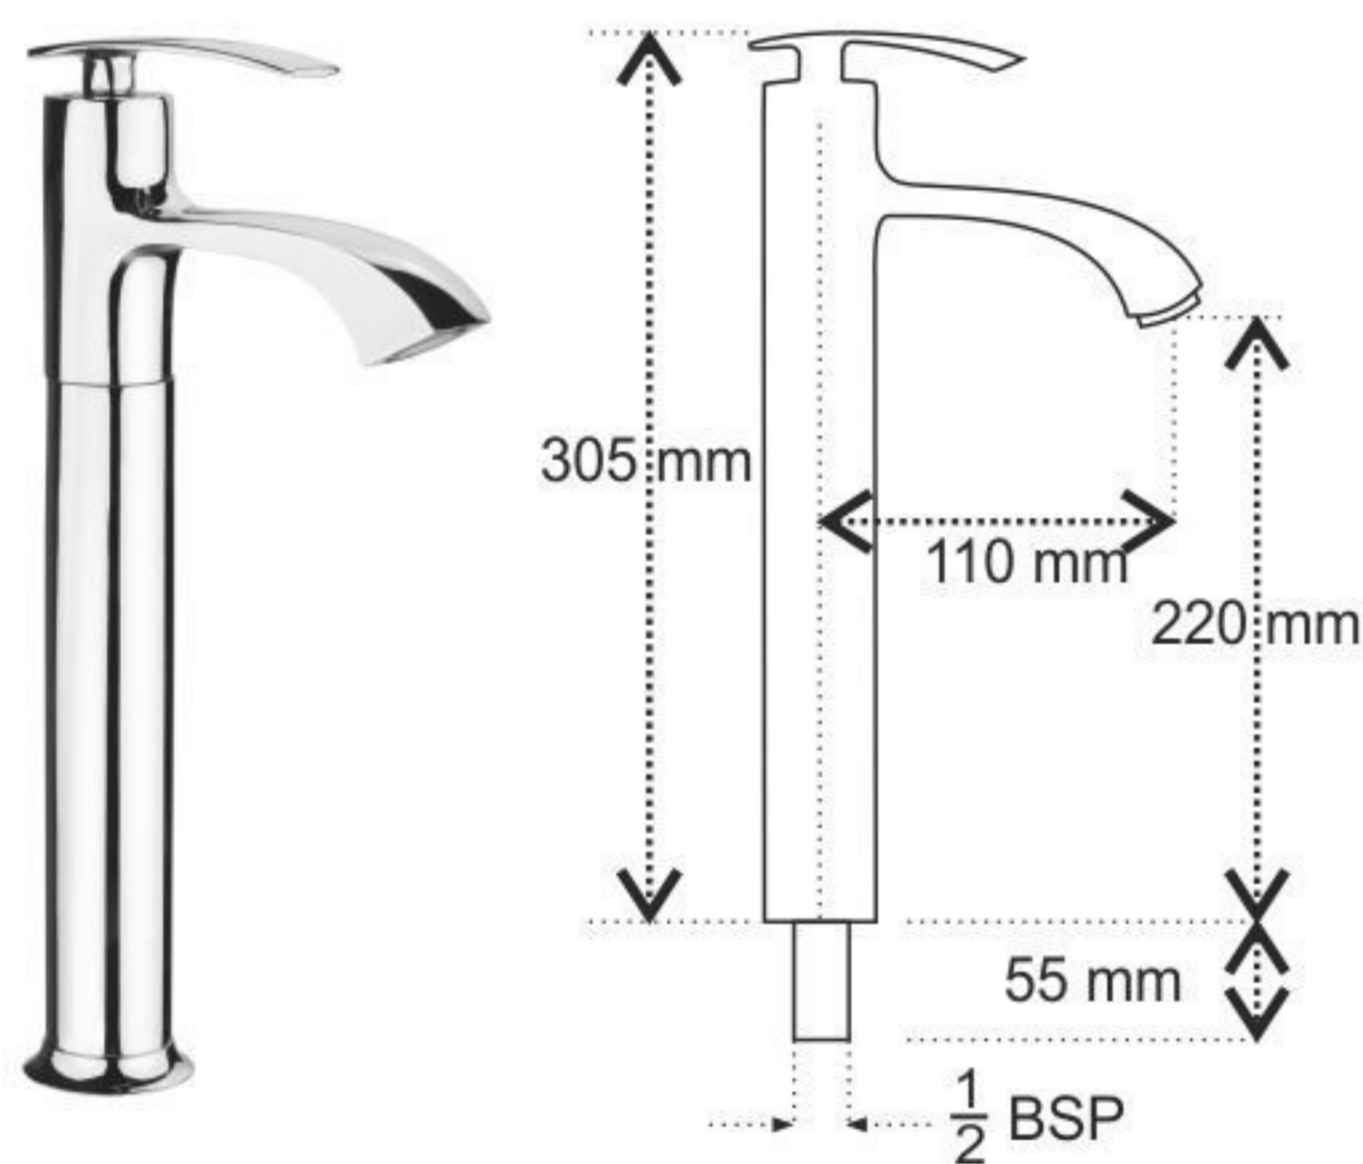

5026_Pillar Cock
with Extension Body
(Table Mounted)