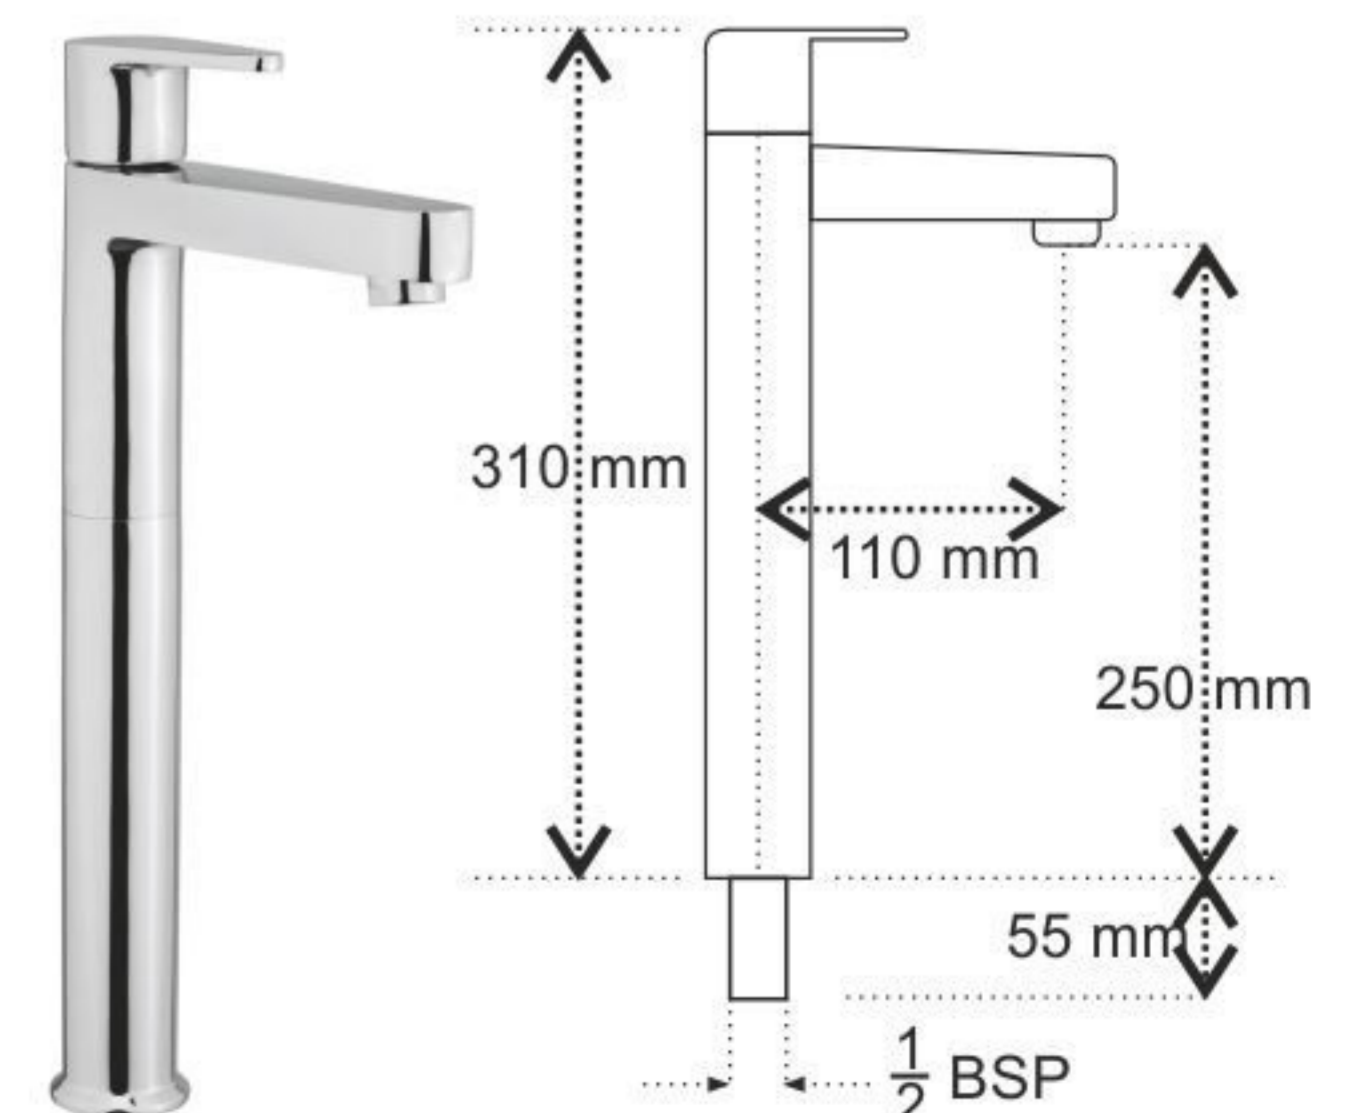

6226_Pillar Cock with Extension Body (Table Mounted)