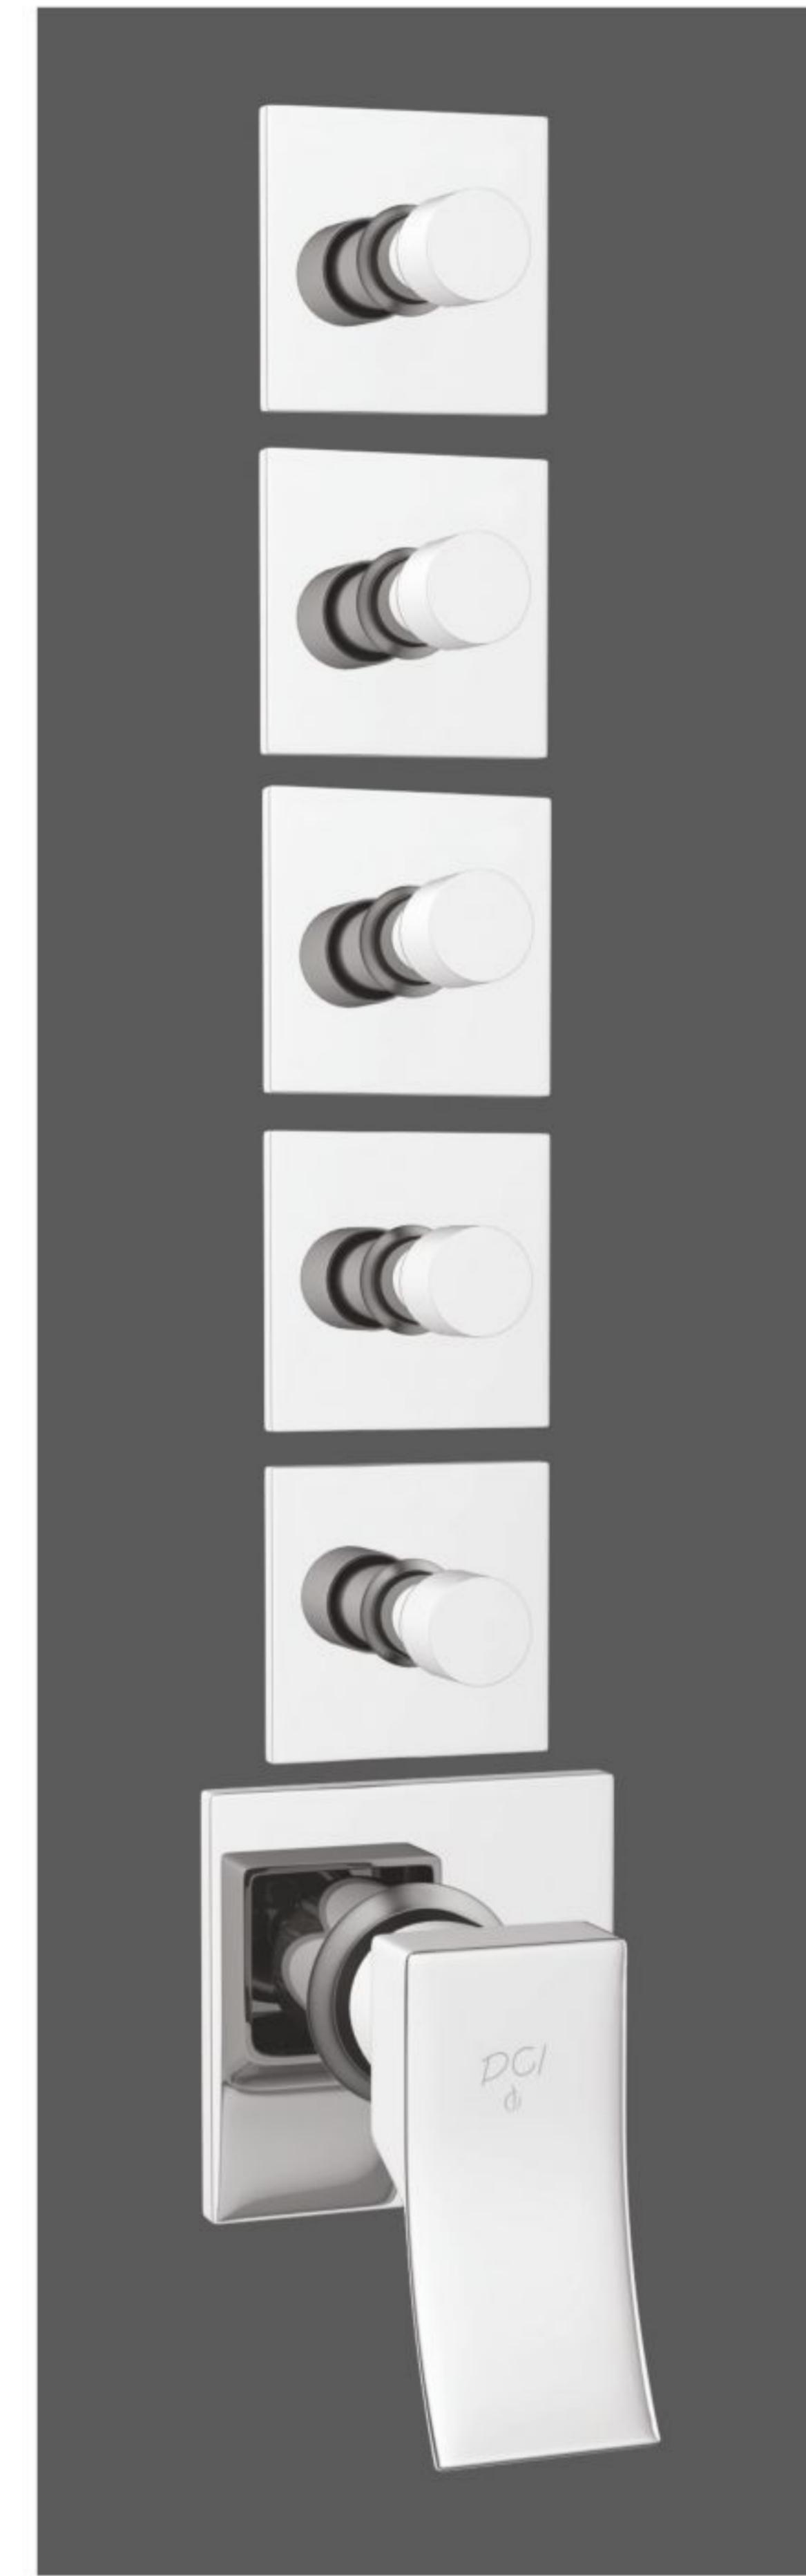

5 OUTLET OPTION

Concealed High Flow Multifunction Diverter with Individual control unit option for **5 outlets 20 mm (3/4") Inlet**