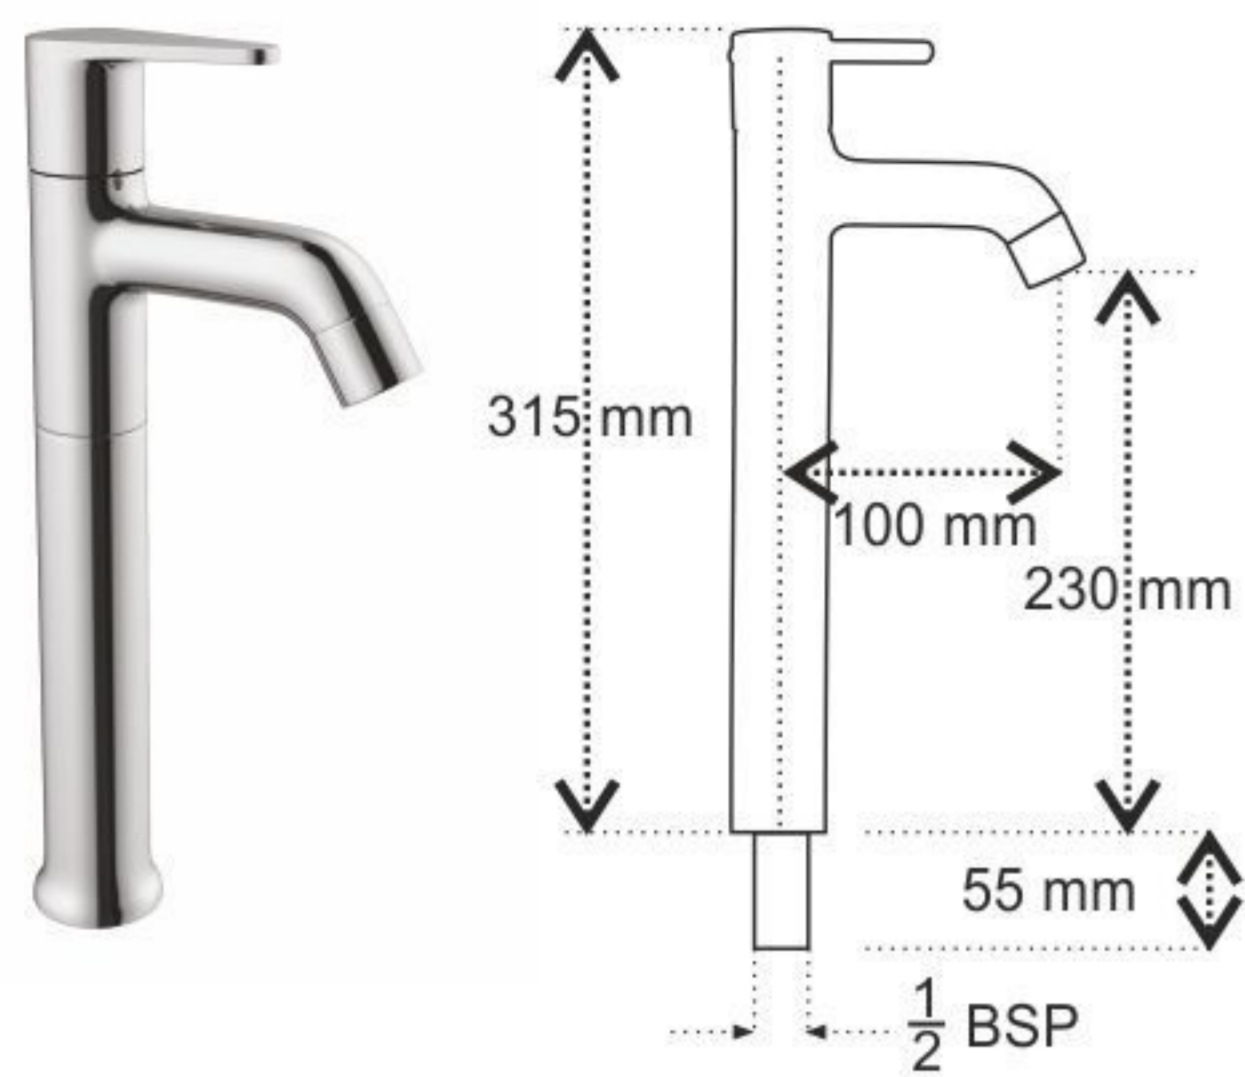

5118_Sink Cock Swinging Spout Left Hand Operated with Wall Flange (Wall Mounted)

5126_Pillar Cock with Extension Body (Table Mounted)