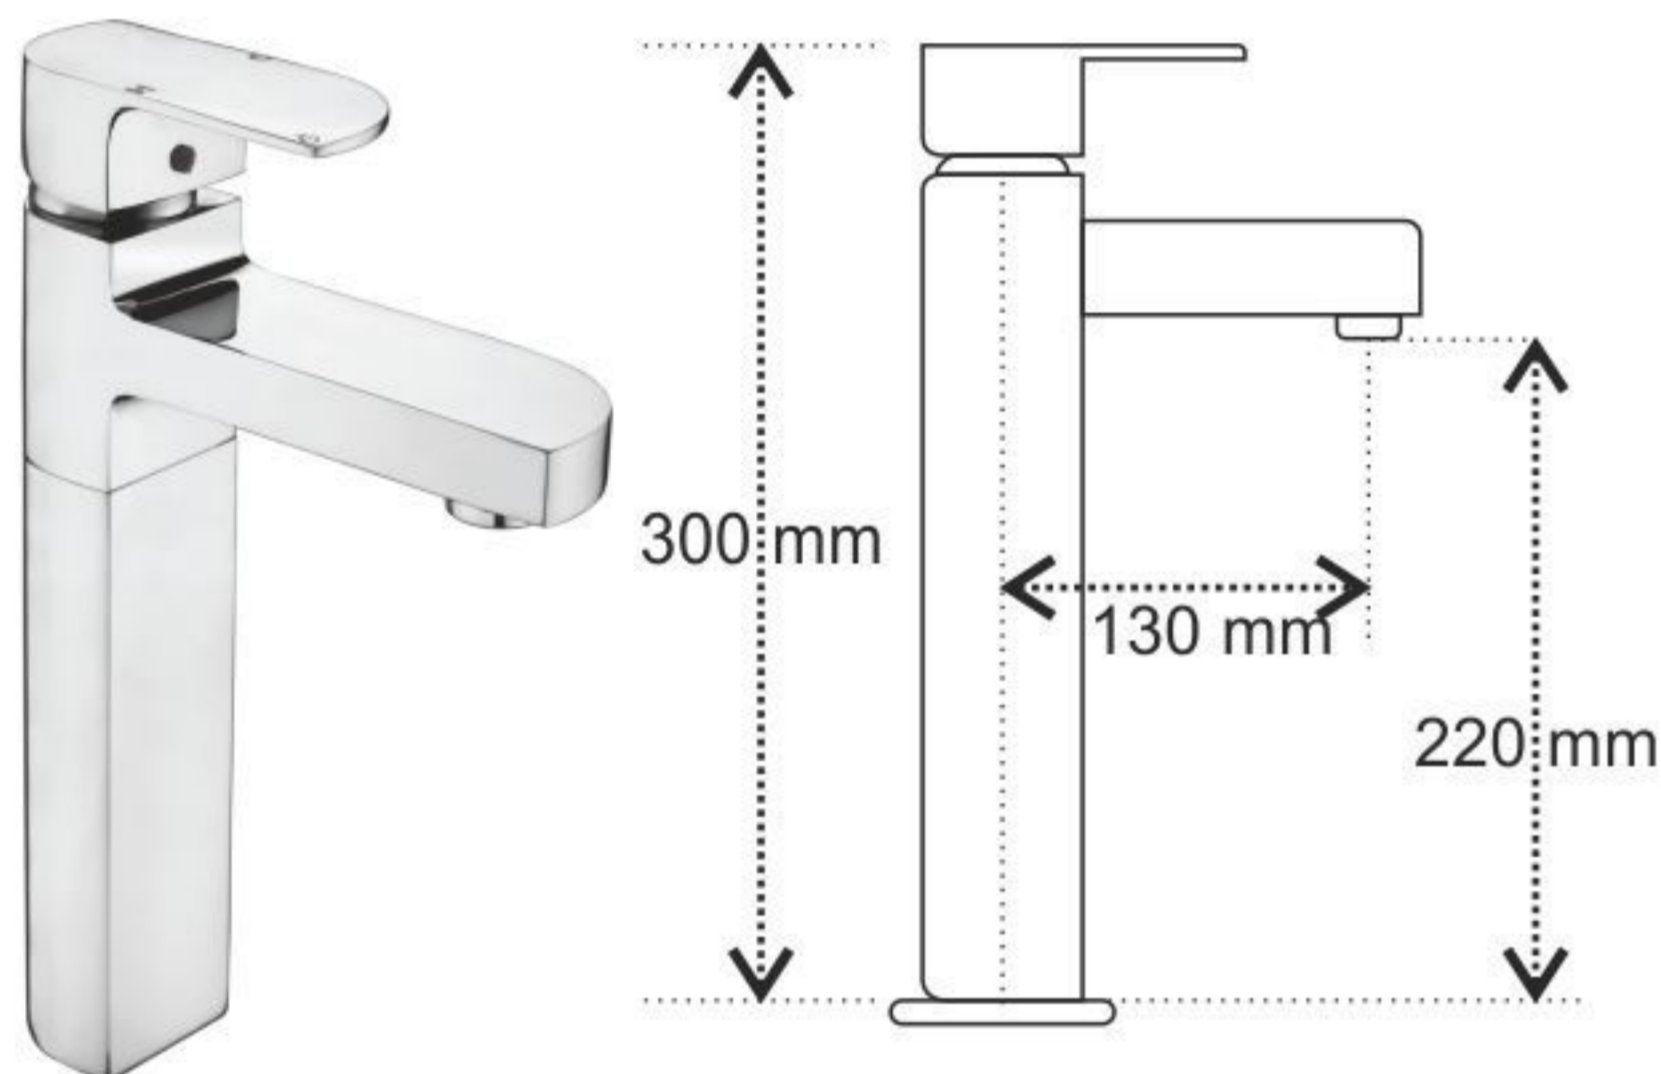

**6370**\_Single Lever Basin Mixer with 450mm Braided Hoses (Table Mounted)

**6371**\_Single Lever Basin Mixer with Adjustable Wall Flange (Wall Mounted)

**6375**\_Single Lever Basin Mixer with Extension Body with 450mm Braided Hoses (Table Mounted)