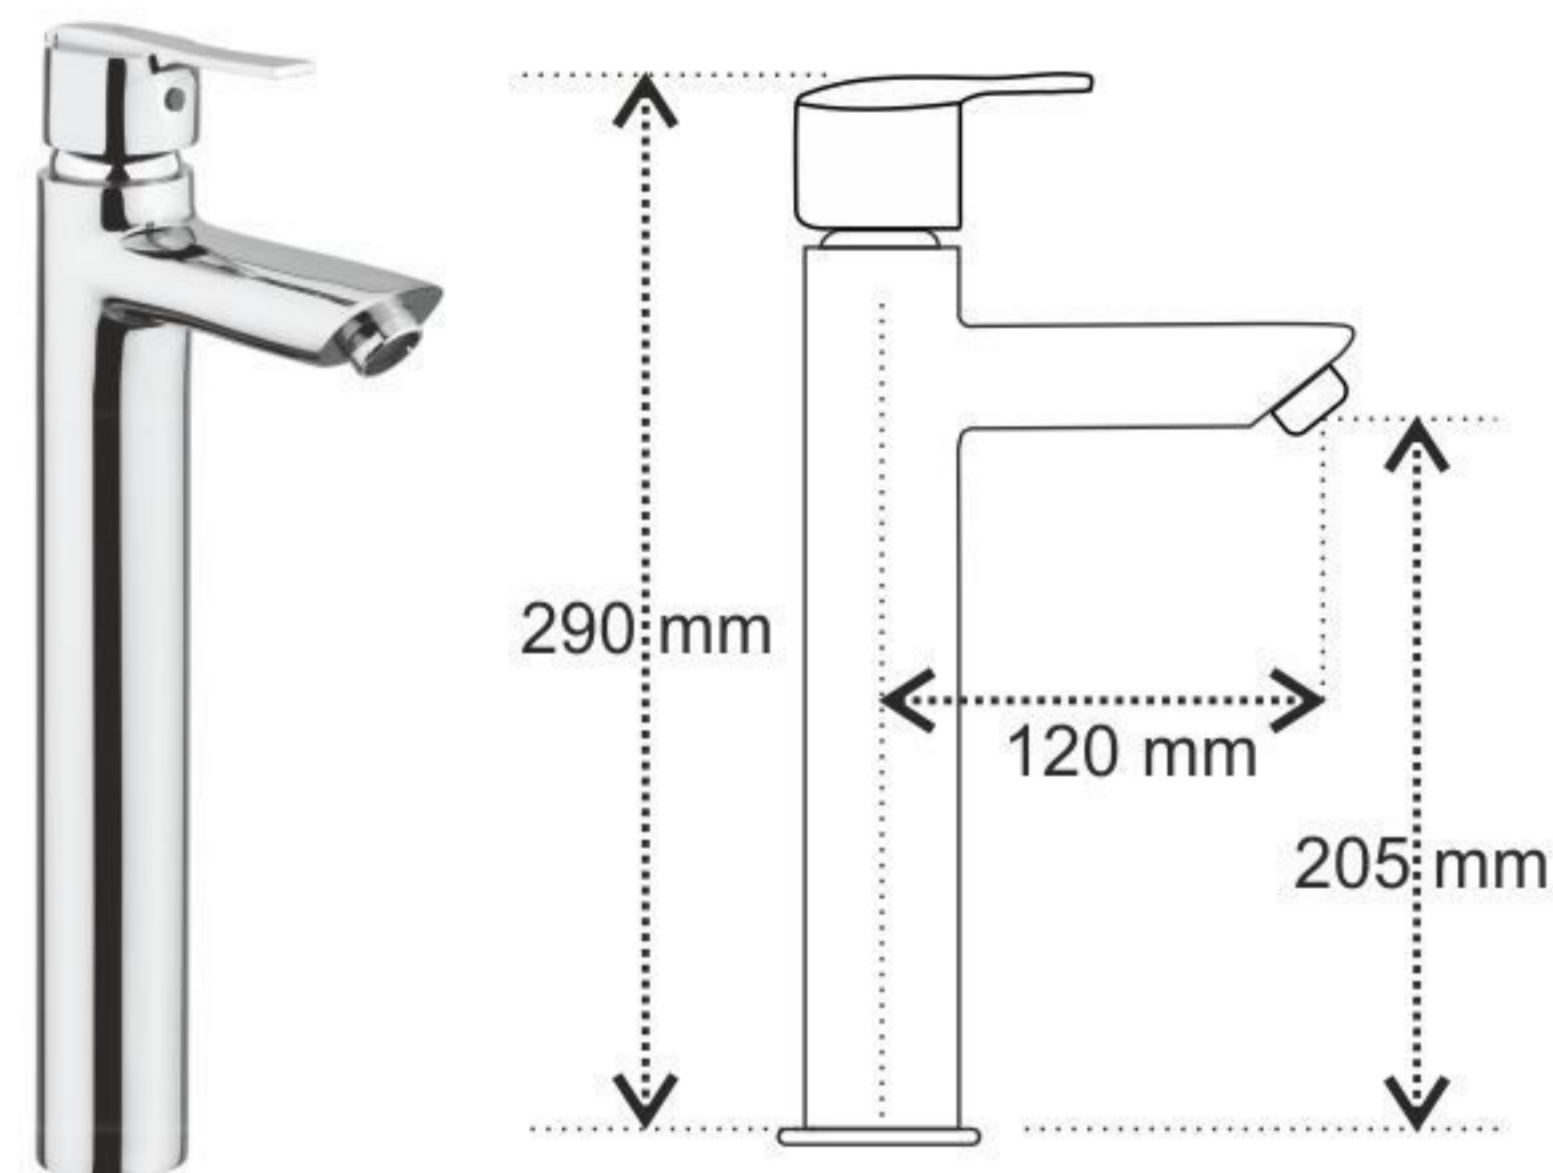

6145_Flush Cock H.T. with Adjustable Wall Flange

6175_Single Lever Basin Mixer with Extension Body with 450mm Braided Hoses (Table Mounted)

6179_Single Lever Exposed Parts Kit of High-Flow Diverter Consisting of Operating Lever, Wall Flange (Suitable for Item ALD-8079)

6180_Single Lever Exposed Parts Kit of High-Flow Diverter Consisting of Operating Lever, Wall Flange (Suitable for Item ALD-8080)