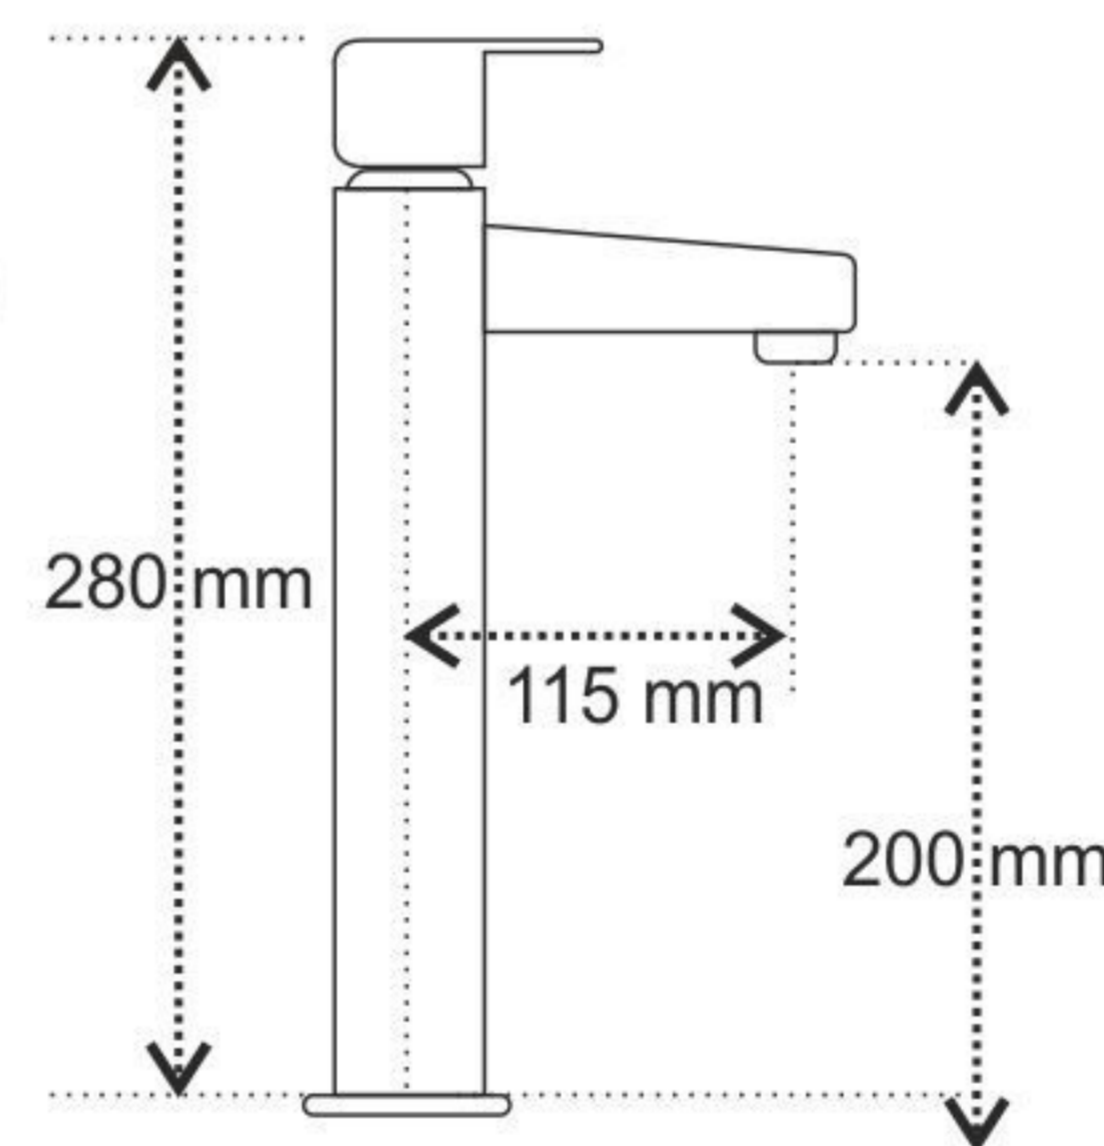

5675_Single Lever Basin Mixer with Extension Body with 450mm Braided Hoses (Table Mounted)

5679_Single Lever Exposed Parts Kit of High-Flow Diverter Consisting of Operating Lever, Wall Flange & Button Only (Suitable for Item ALD-8079)