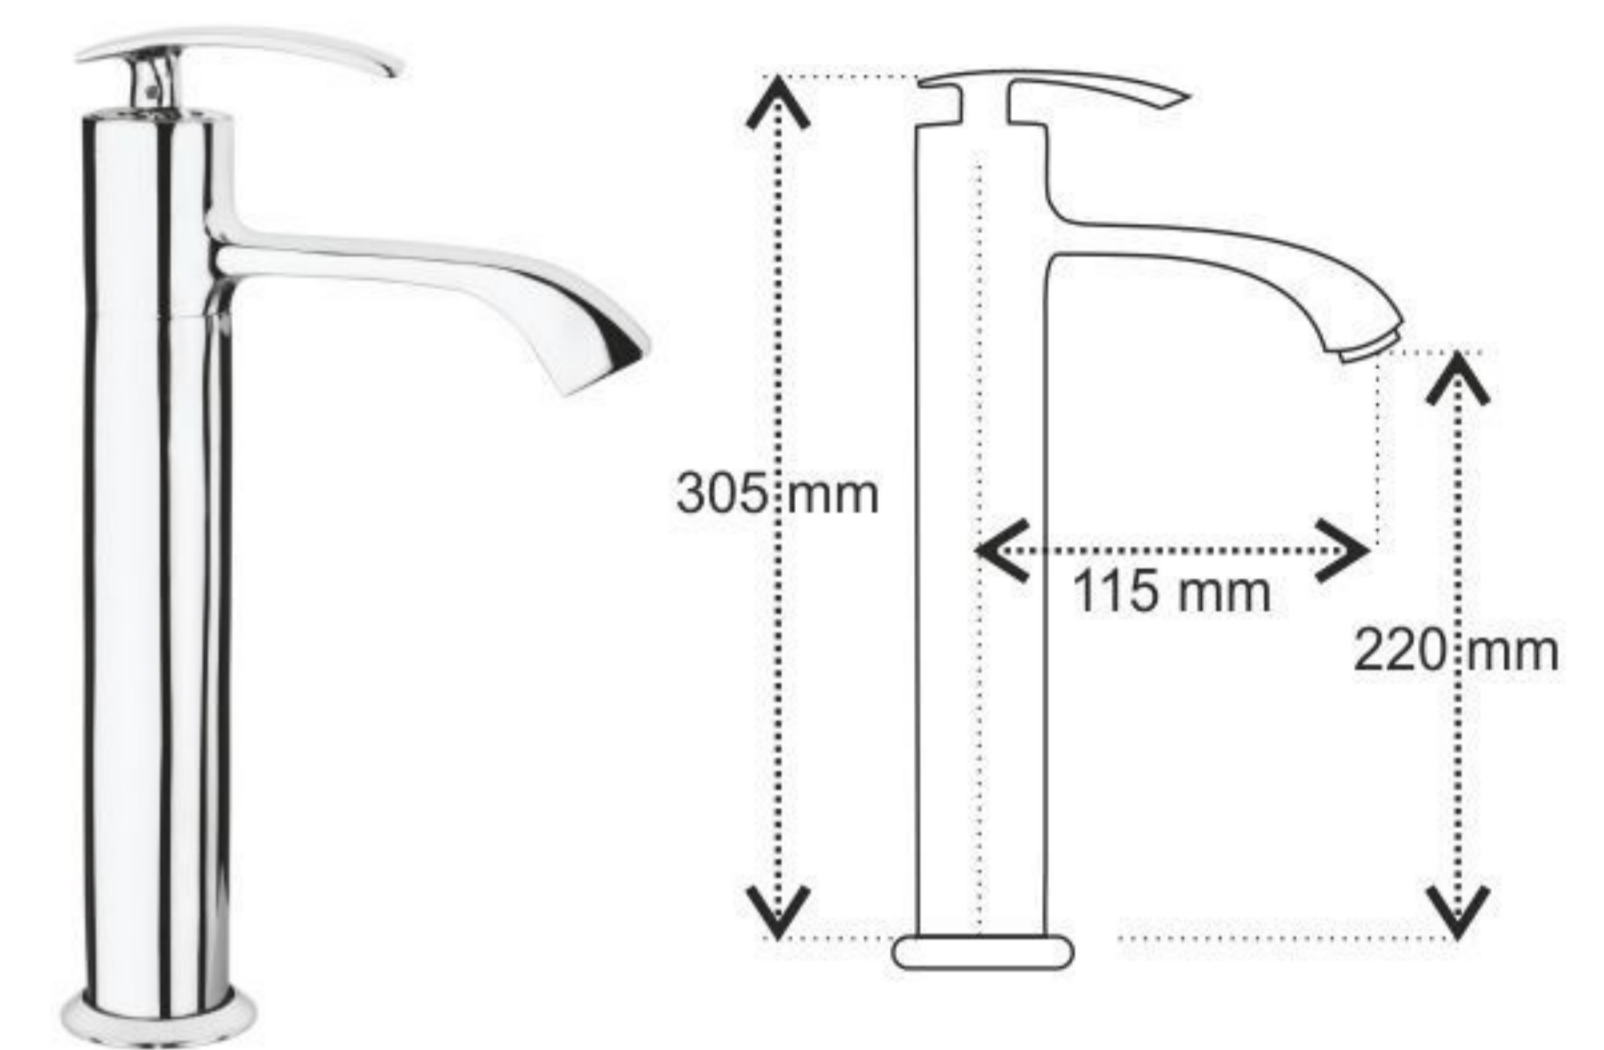

5075_Single Lever Basin Mixer with Extension Body with 450mm Braided Hoses (Table Mounted)