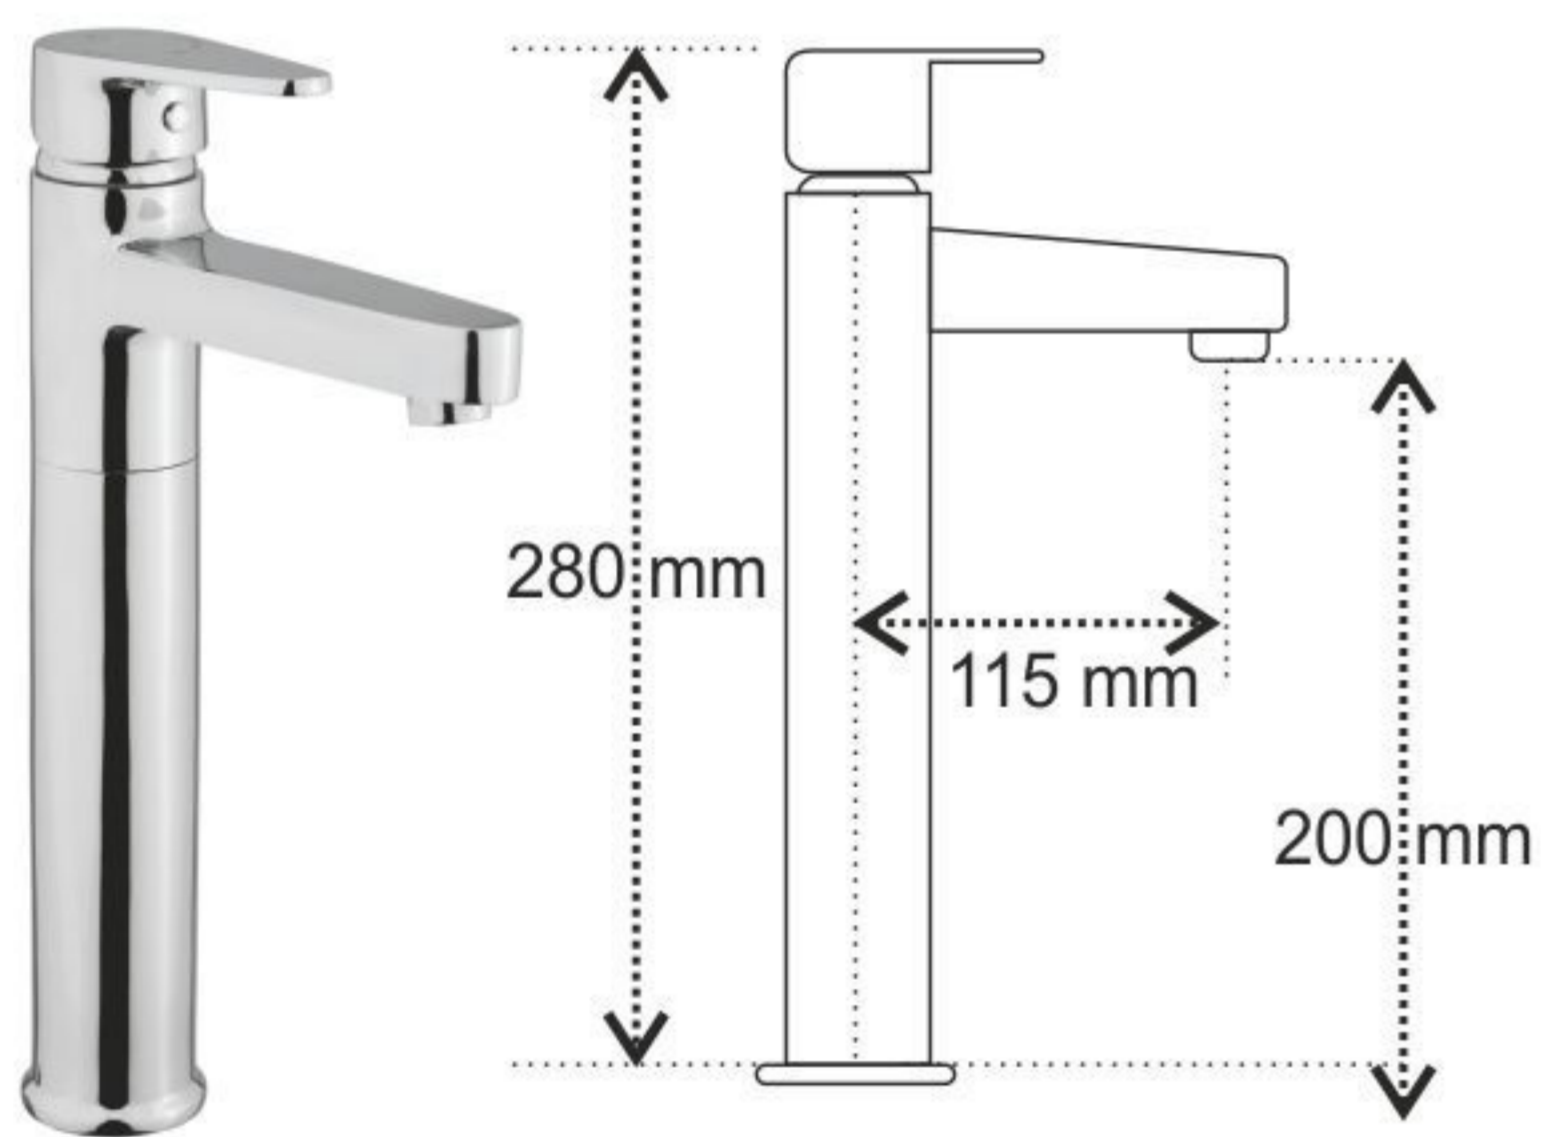

6275_Single Lever Basin Mixer with Extension Body with 450mm Braided Hoses (Table Mounted)

6279_Single Lever Exposed Parts Kit of High-Flow Diverter Consisting of Operating Lever, Wall Flange (Suitable for Item ALD-8079)