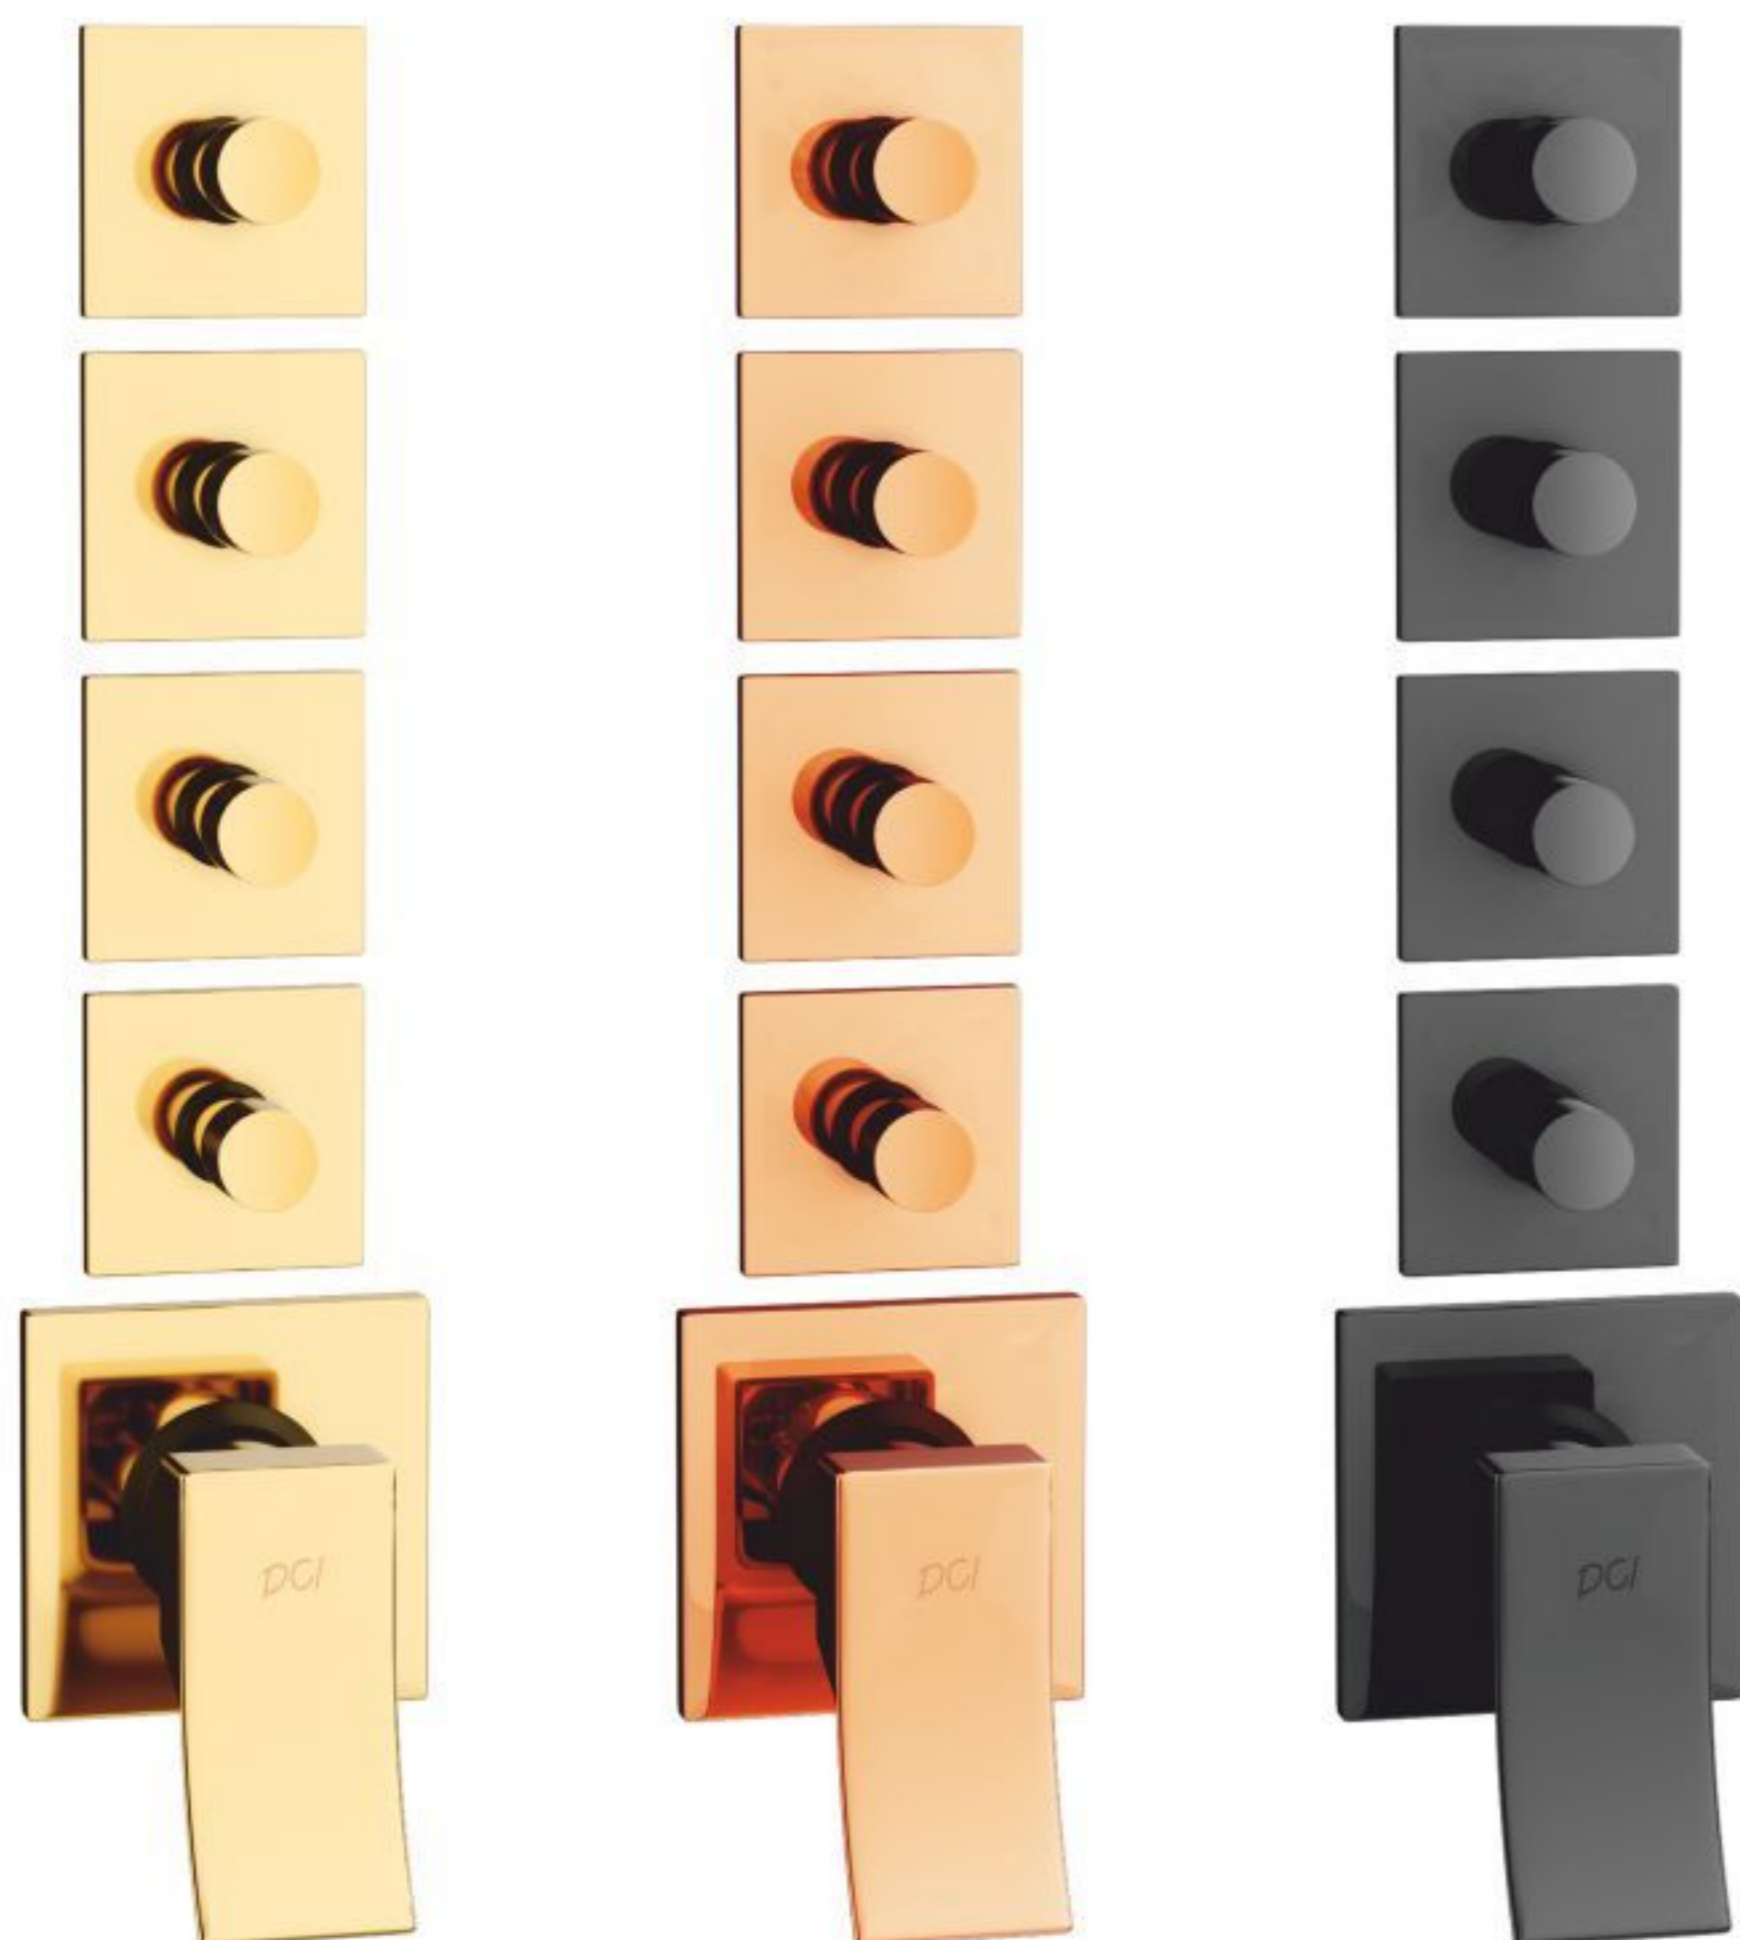

ALSO AVAILABLE IN PVD COLOURS

French Gold

Rose Gold

Black

	3 OUTLET OPTION	4 OUTLET OPTION	5 OUTLET OPTION
AKZOORA	MFD-6487	MFD-6488	MFD-6489
EPIC	MFD-6387	MFD-6388	MFD-6389
ROYAL TOUCH	MFD-6587	MFD-6588	MFD-6589
VARIAN PRIDE	MFD-6287	MFD-6288	MFD-6289
WAVE	MFD-6187	MFD-6188	MFD-6189
NEW IMPERIAL	MFD-6087	MFD-6088	MFD-6089
ACROSS	MFD-5687	MFD-5688	MFD-5689

NOTE : IN ALL ABOVE PRODUCT PRESSURE PUMP MUST BE REQUIRED.