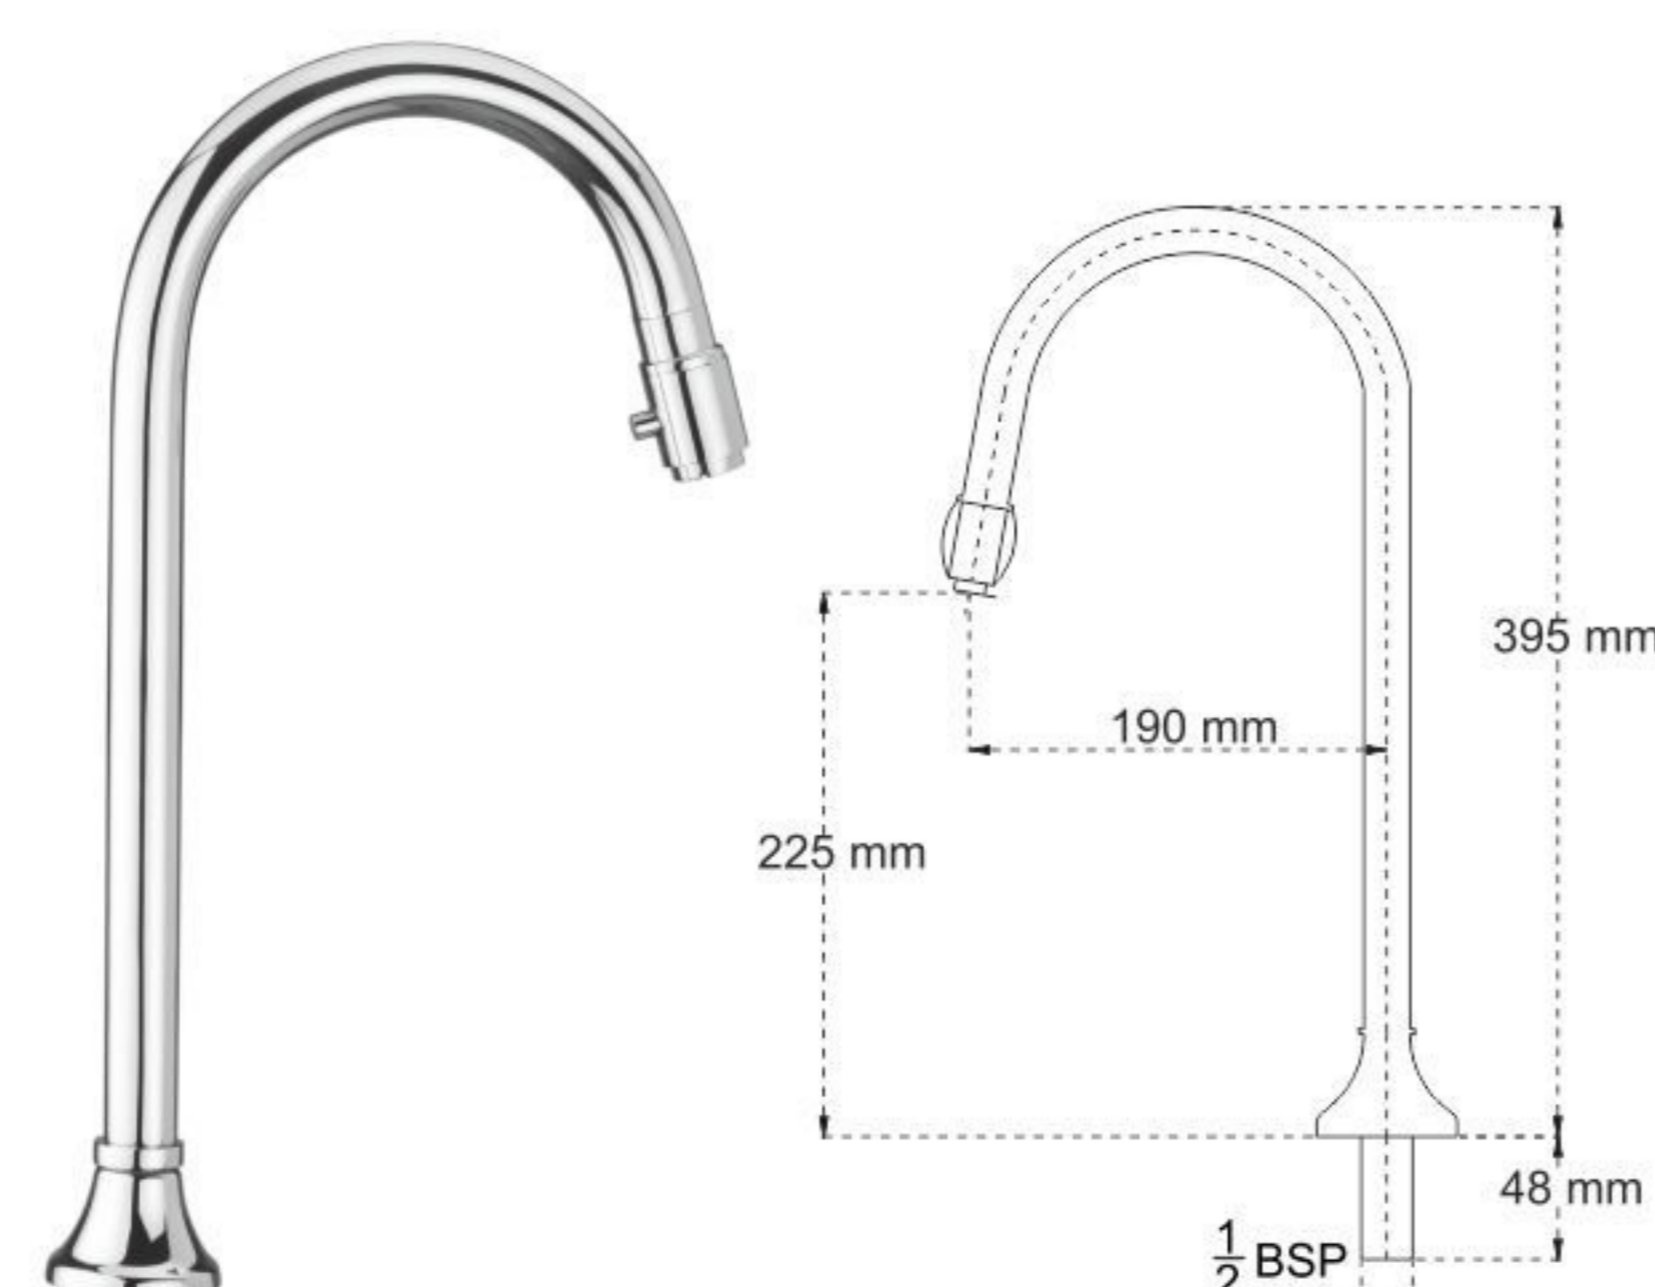

7122\_Pillar Cock Long Neck with Base Plate (Table Mounted)

7123\_Pillar Cock High Neck (Table Mounted)

7124\_Pillar Cock Super High Neck (Table Mounted)

**PRS 003**\_Bib Cock Auto Closing System With Wall Flange