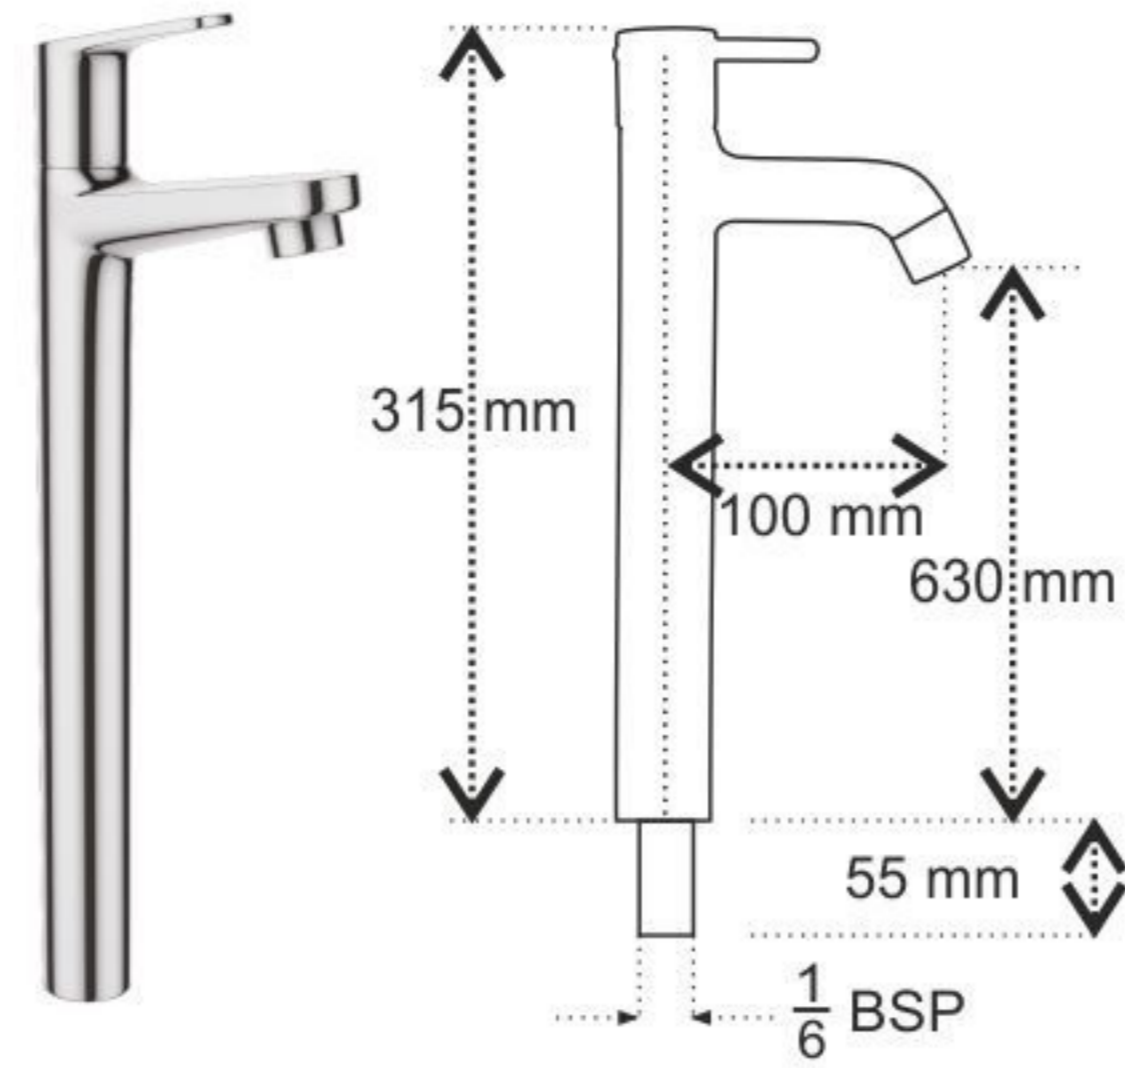

5517_Sink Cock Swinging Spout with Wall Flange (Wall Mounted)

5526_Pillar Cock with Extension Body (Table Mounted)