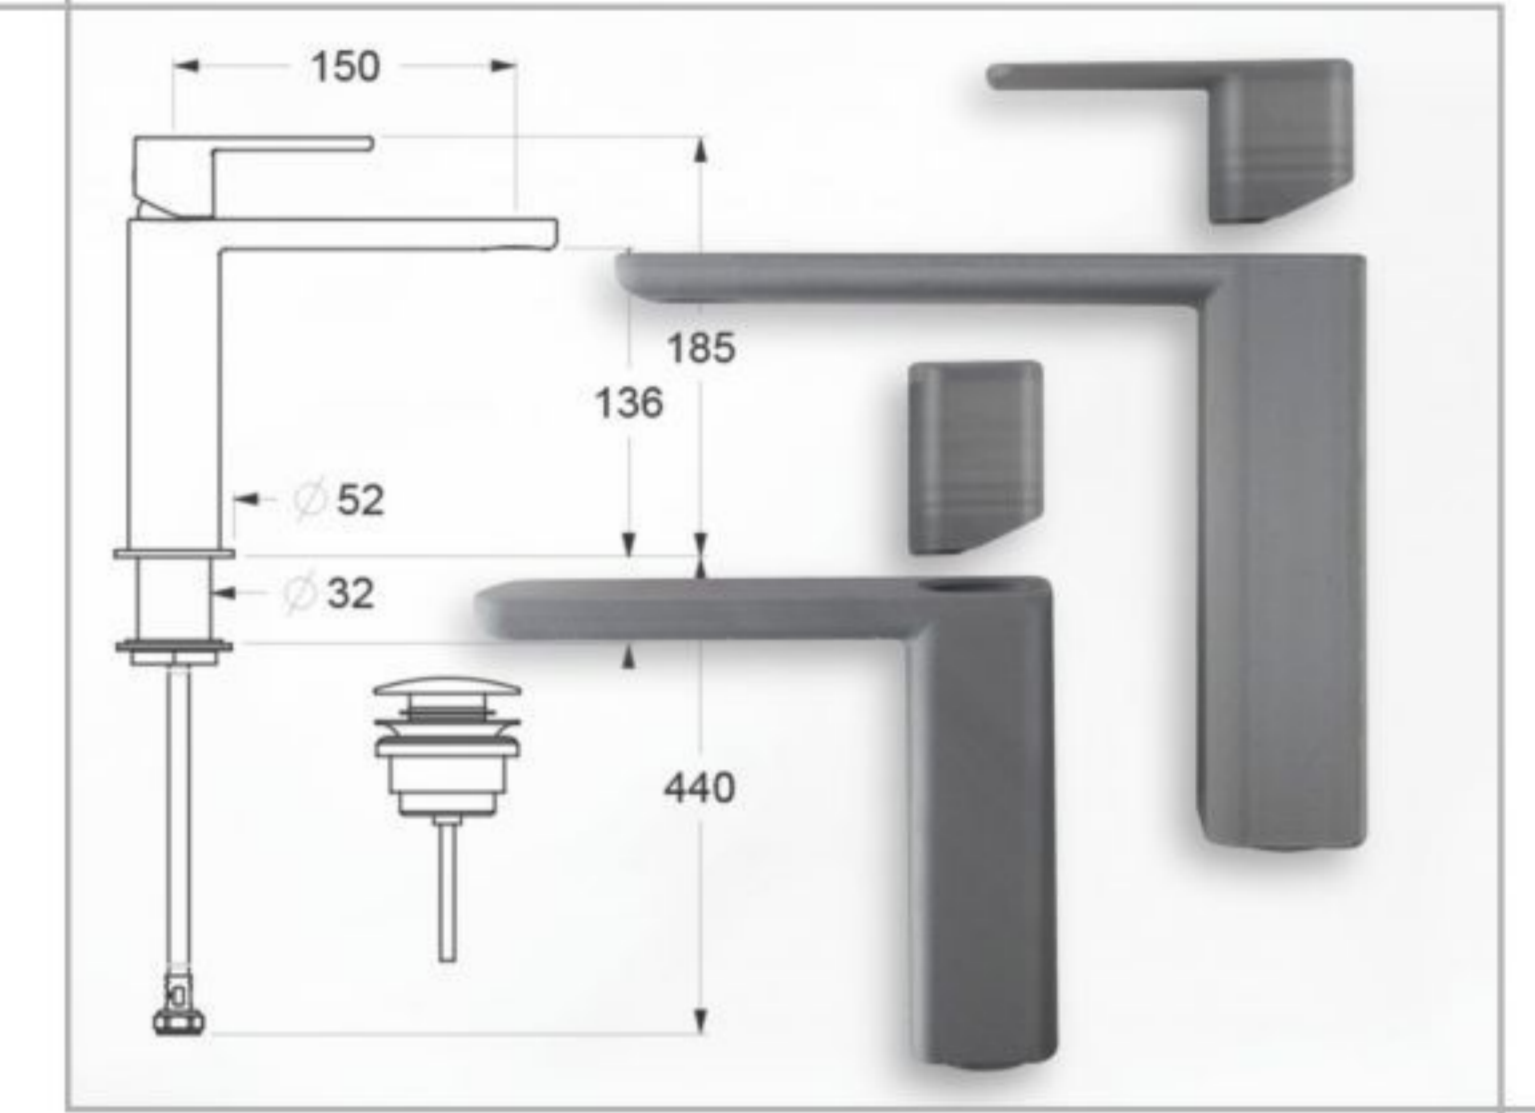

PROTOTYPING

It consists of the creation of prototypes printed in different ABS plastic materials thanks to a proper 3D printer. This passage allows to check their shapes and ergonomics. Once approved, the product can be industrially manufactured.