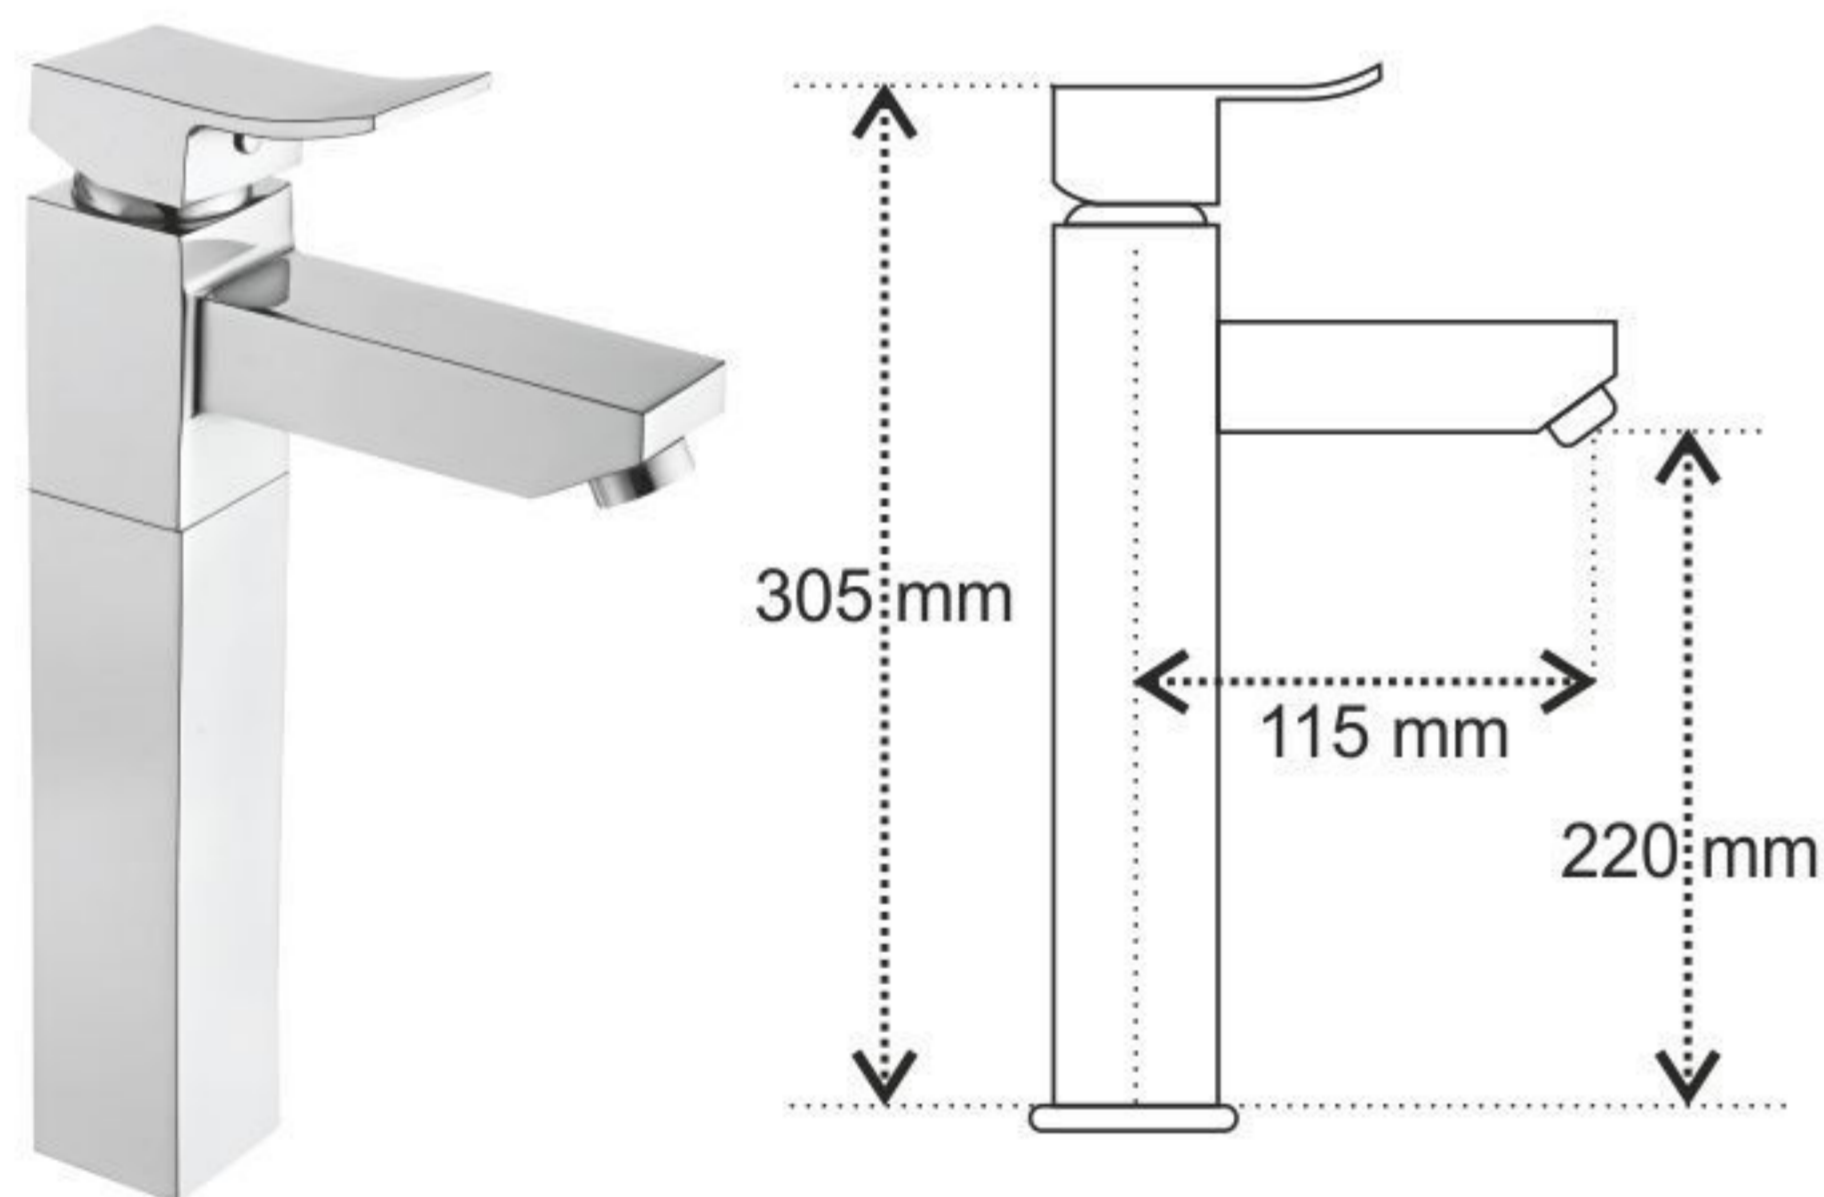

6075_Single Lever Basin Mixer with Extension Body with 450mm Braided Hoses (Table Mounted)