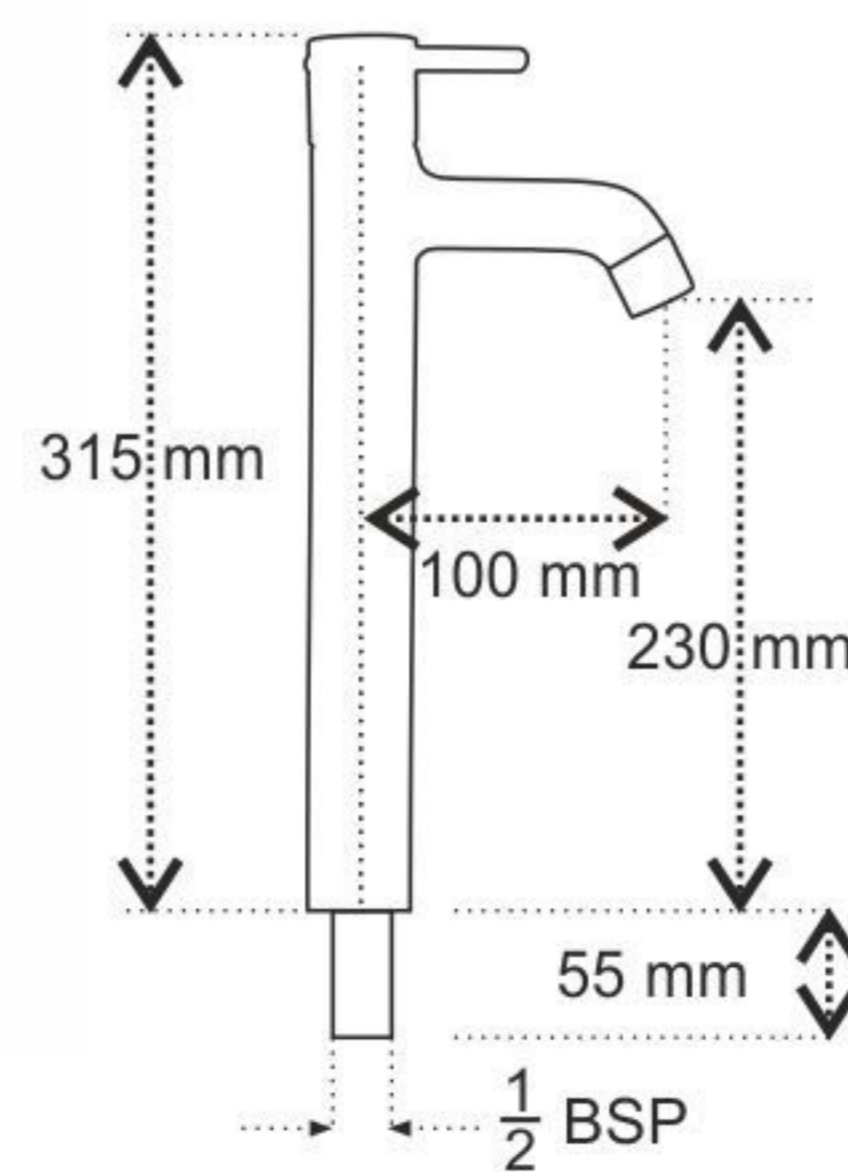

5326_Pillar Cock with Extension Body (Table Mounted)