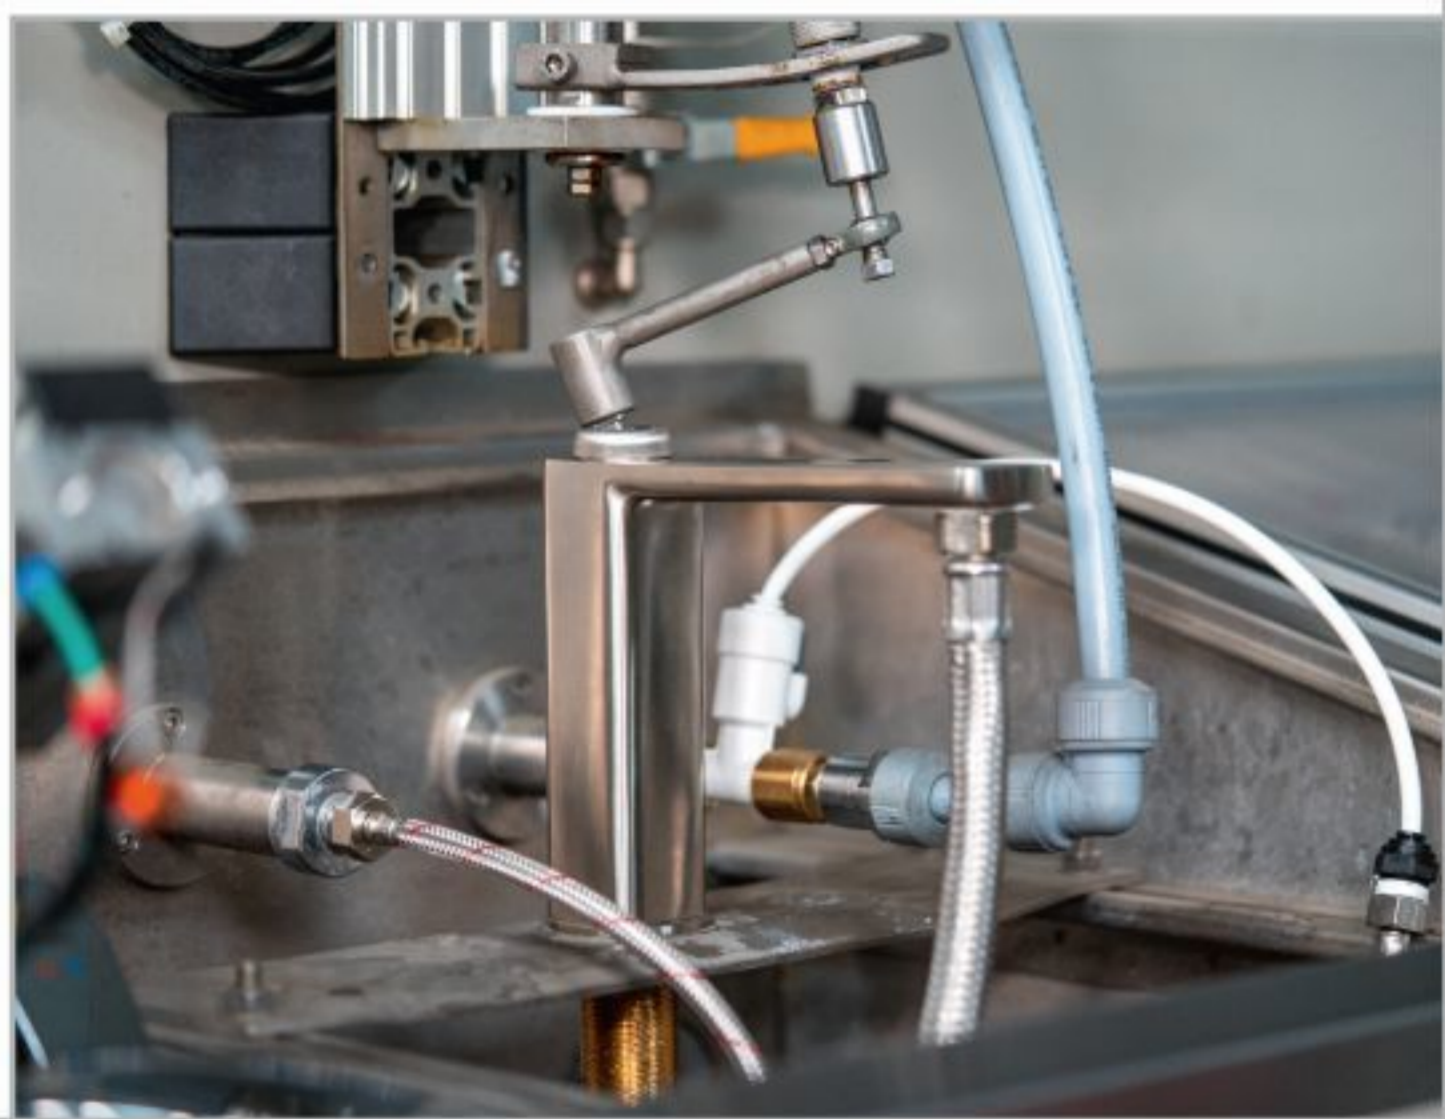

### FOUNDRY, CASTING PROCESS

The molten metal (1000°) is stripped from the oven, collected in a ladle and poured into the mold through the casting channel. Once solidified and cooled, we extract our raw tap from the mold and with a vibration process the core crumbles into sand to get the channels where water will flow.

## CLEANING / FROSTING

Metal working processes that prepare the activities for real metal work such as nickel plating, chrome plating and gilding. This result is obtained by means of very fine and uniform abrasives that reduce the sizes of the surface roughness.

## POLISHING

Purpose of the polishing process is to file the microscopic irregularities of the body so as to make the treated surfaces as smooth as possible, so that the light reflection becomes more uniform.

## CHROME-PLATING

Chrome-plating involves the immersion of the tap body to be chromed in a series of basins. In a first series of these ones the piece is degreased and cleaned. The main basin (where the piece stays longer) is that of the electrolytic nickel solution. Before carrying chrome, it is crucial to create a layer of nickel to uniform the metal surface as microscopically as possible. After a further washing, it takes place the immersion in the basin of the electrolytic chrome solution.