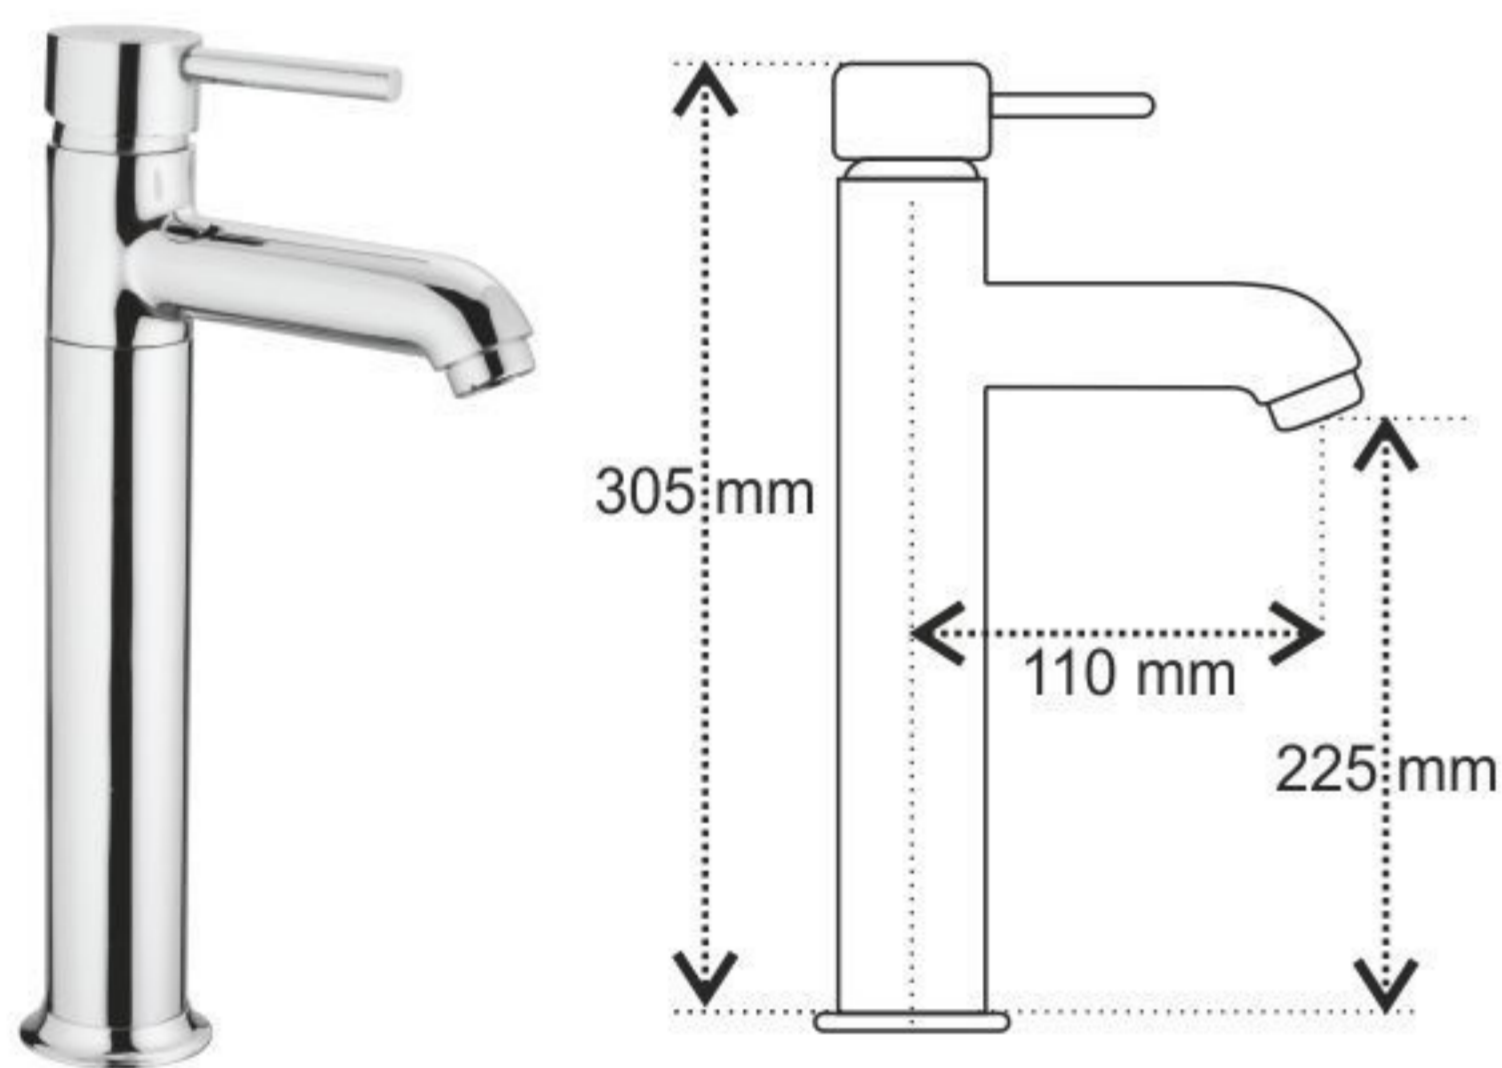

6575_Single Lever Basin Mixer with Extension Body with 450mm Braided Hoses (Table Mounted)