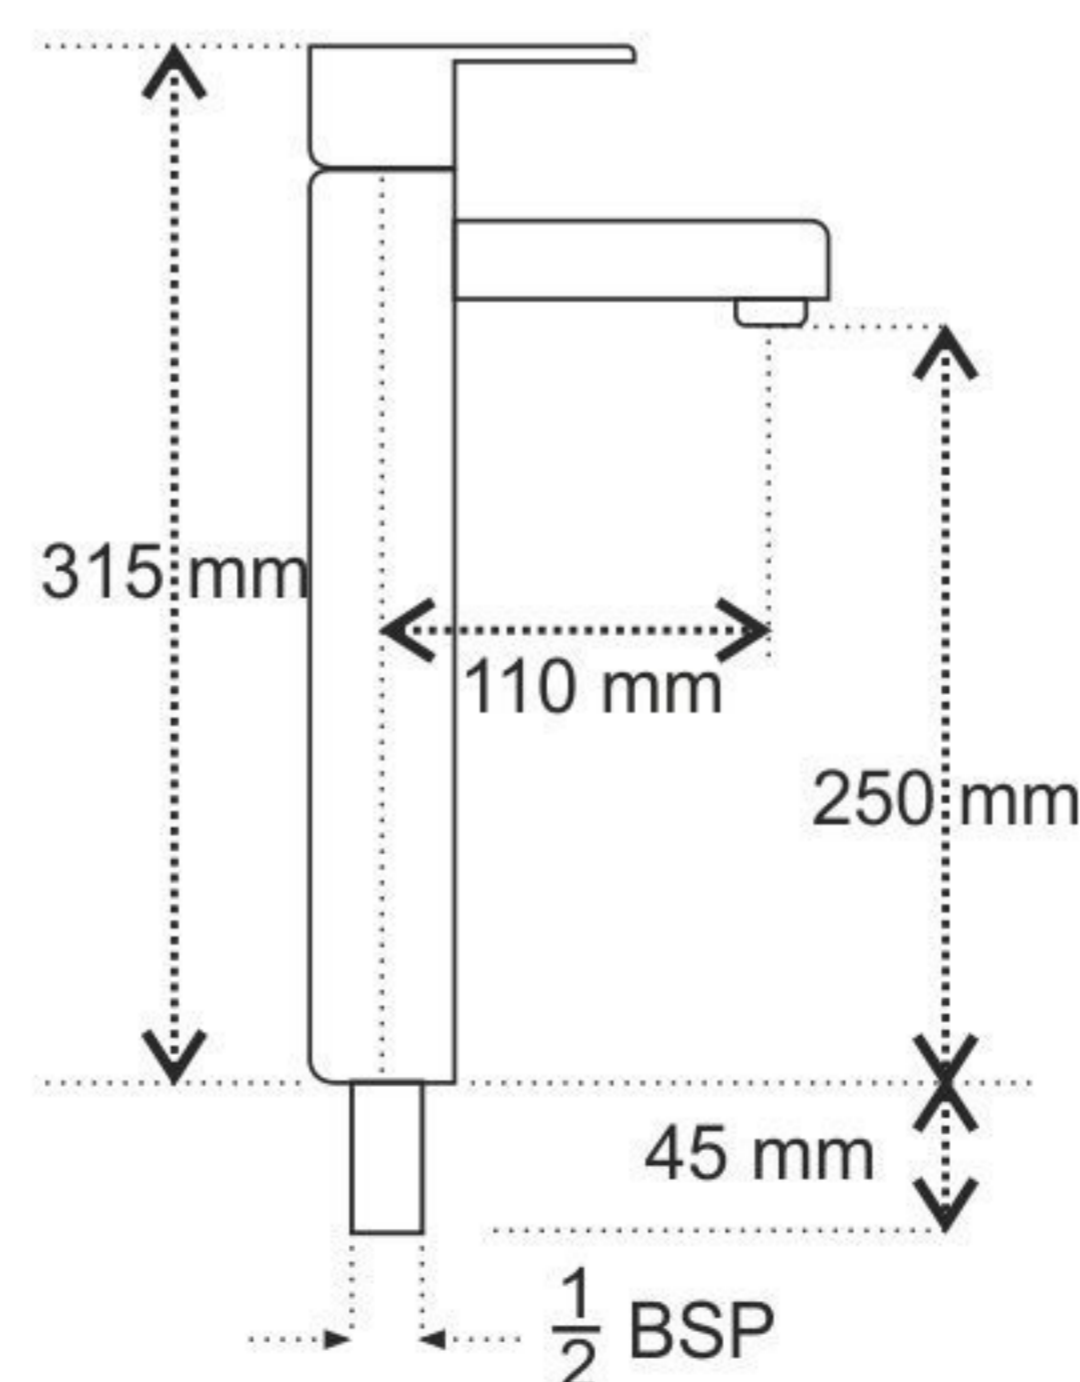

6326_Pillar Cock with Extension Body with Base Plate (Table Mounted)