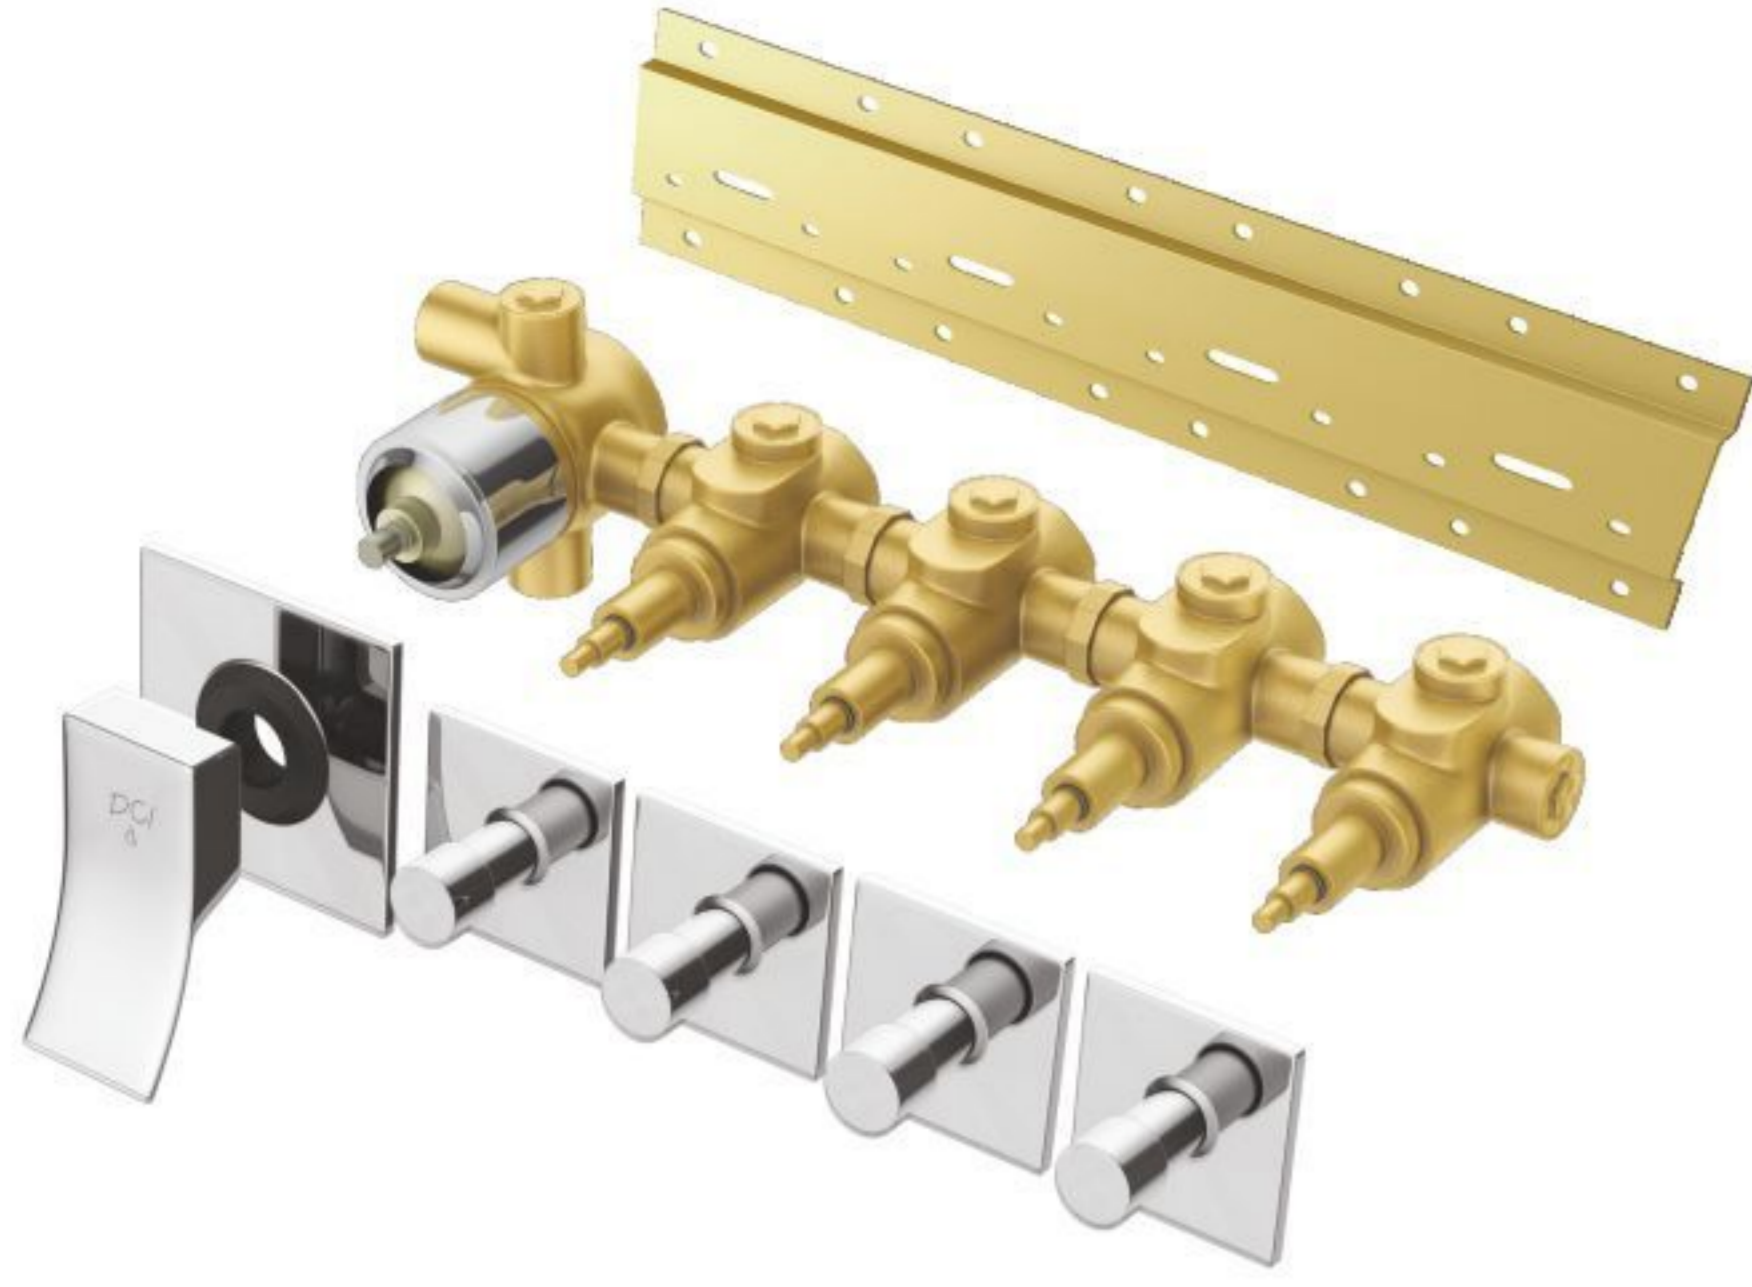

NOTE : IN ALL BELOW PRODUCT PRESSURE PUMP MUST BE REQUIRED.

HIGH FLOW MULTI-FUNCTION DIVERTER

Thanks to innovative technology with DCI Multifunction Diverters, you can enjoy water at a constant temperature, providing reliable protection against scorching hot surprises, offering comfort and safety to everyone. This highly versatile Diverter can be easily customized based on requirements of a shower-area.

Configuration Options : Vertical Setting with THREE / FOUR / FIVE separate outlets.