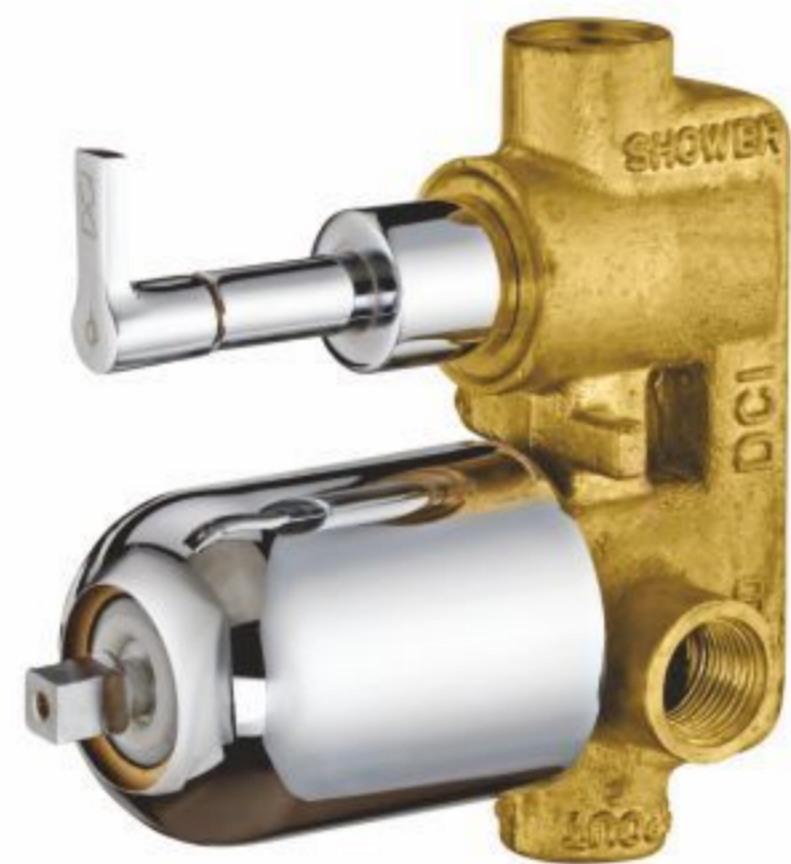

ALD-8081
Concealed Body for Single Lever
Diverter 46mm Cartridge with Ceramic
Assembly, Cartridge Sleeve but
without Exposed Parts (Heavy)