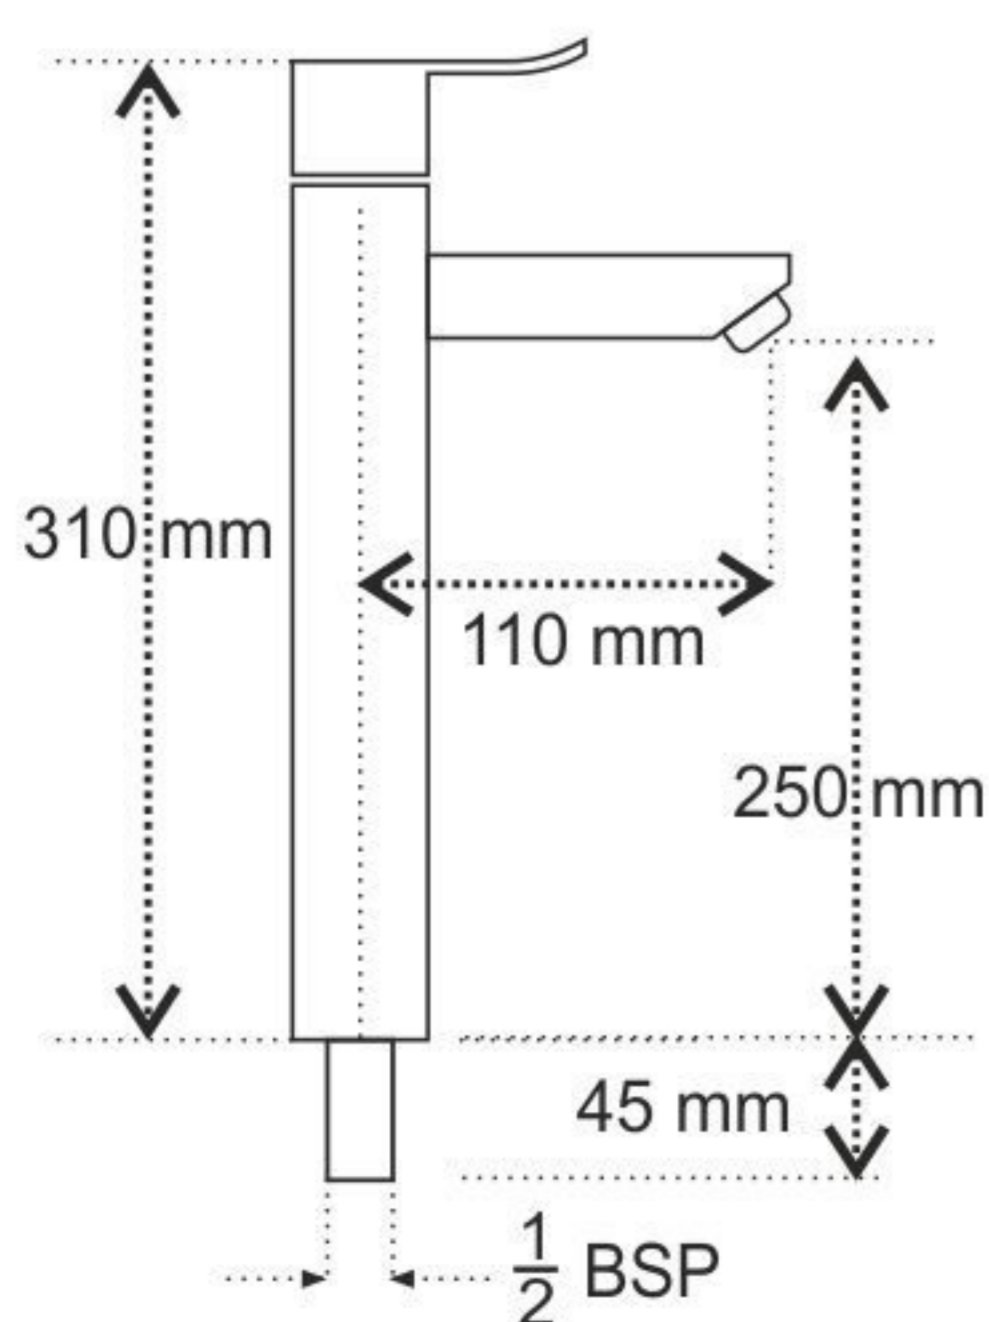

6026\_Pillar Cock with Extension Body (Table Mounted)

6030\_Sink Mixer with Swinging Spout (Wall Mounted)

6034\_Wall Mixer Non Telephonic Shower System (Wall Mounted)

**6036**\_Wall Mixer Telephonic with Wall Bend for Arrangement of Overhead Shower (Wall Mounted)