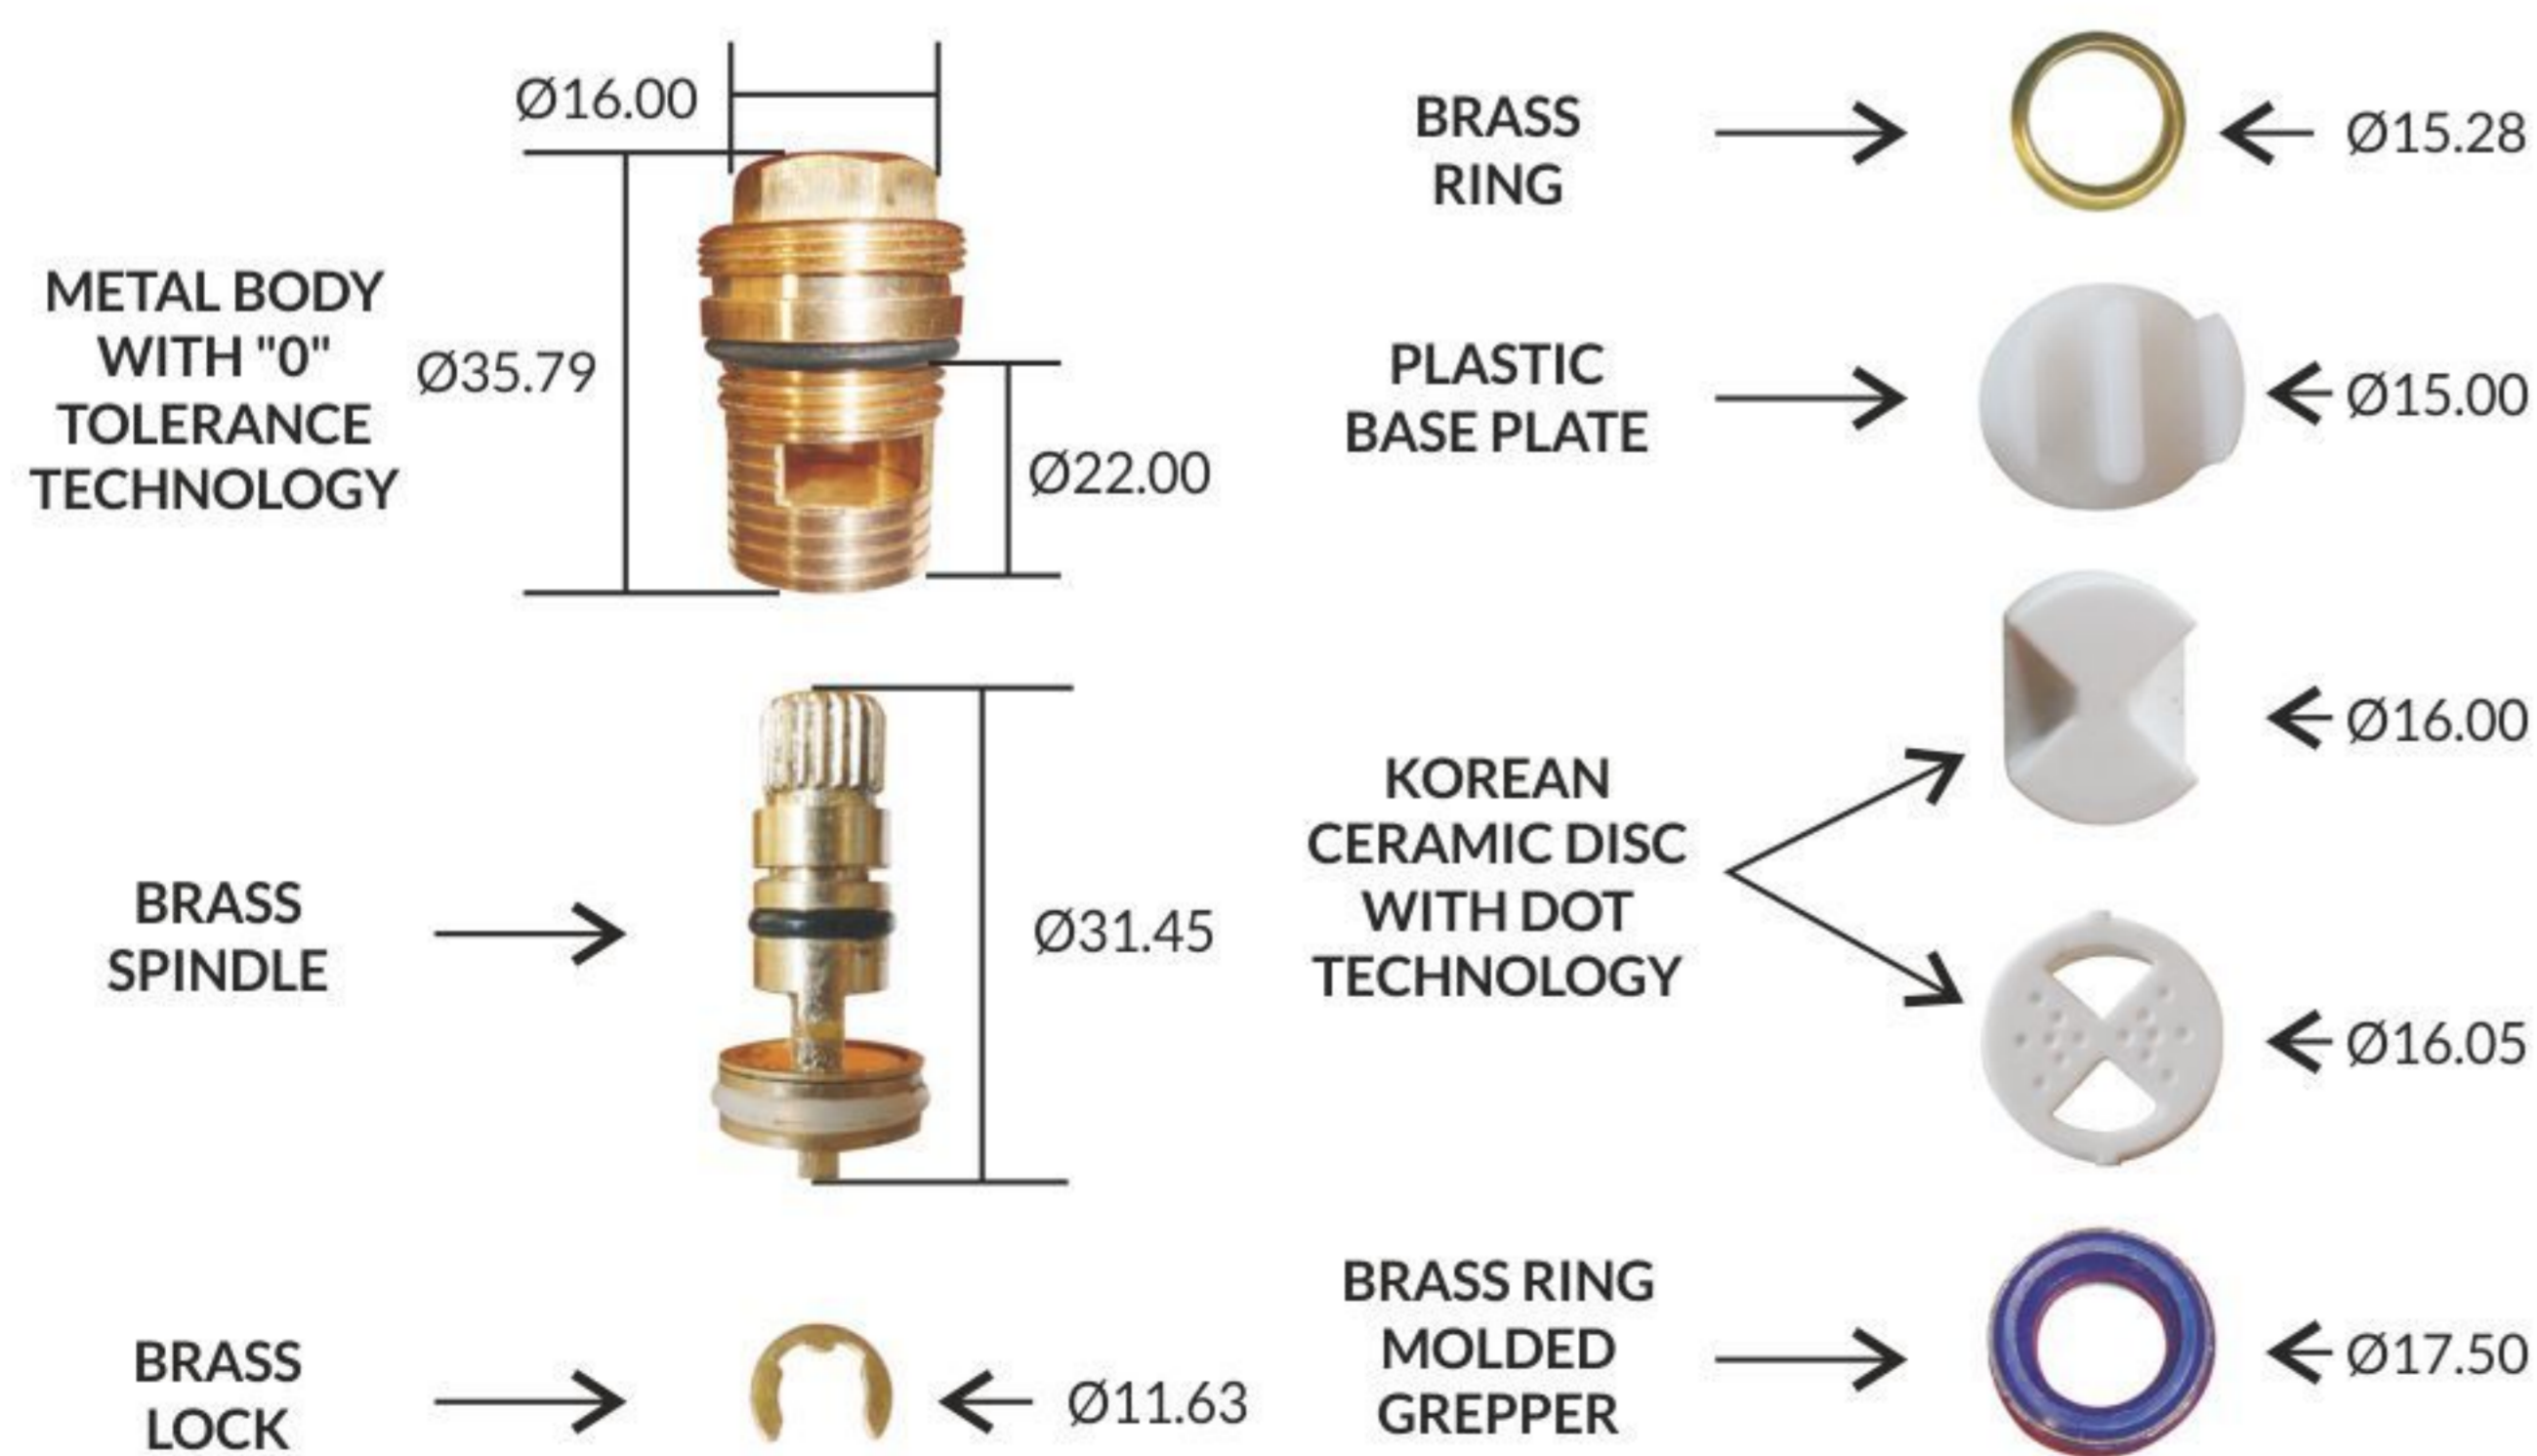

COMPLETE CERAMIC SPINDLE

PRODUCT DESCRIPTION