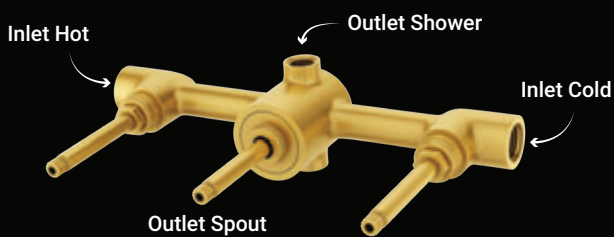

ALD 7017

Extension Nipple 2" with L & Key System

ALD 7019

Extension Nipple 3" with L & Key Extension

ALD 7020

Extension Nipple 4" with L & Key Extension

ALD 7021

Extension Nipple 6" with L & Key Extension

ALD 7016

Extension Nipple 1.5" with L & Key System

ALD 7018

Extension Nipple 2.5" with L & Key Extension

ALLIED

FRENCH GOLD

ALD-8055
Bottle Trap

ALD-8038
Concealed Wall Mixer Composite Body without Exposed Parts

ALD-8079
Forged Concealed Body for Single Lever Diverter 40mm Cartridge with Button Assembly, Cartridge Sleeve (Button On Bottom) but without Exposed Parts

ALD-8080
Concealed Body for Single Lever Diverter 40mm Cartridge with Button Assembly, Cartridge Sleeve (Button On Bottom) but without Exposed Parts (Medium)