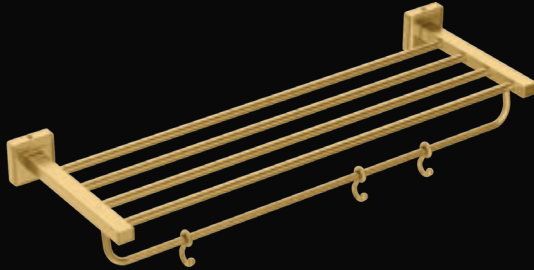

ALSO AVAILABLE

Rose Gold

French Gold

Black

SS-NX-001

Towel Rack (24")

SS-NX-002

Towel Rod (24")