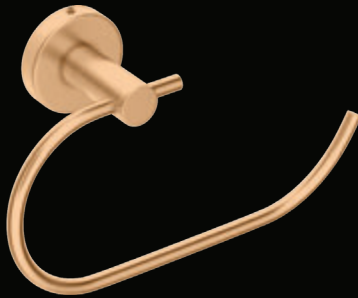

Black

SS-FU-001

Towel Rack (24")

SS-FU-002

Towel ROD (24")

SS-FU-003

Napkin Ring

SS-FU-004

Soap Dish

SS-FU-005
Robe Hook

SS-FU-006
Tumbler Holder

SS-FU-007
Liquid Soap Dispenser

SS-FU-008
Dual Soap Dish

SS-FU-009
Soap Dish with Tumbler

SS-FU-010
Paper Holder

NEXUS